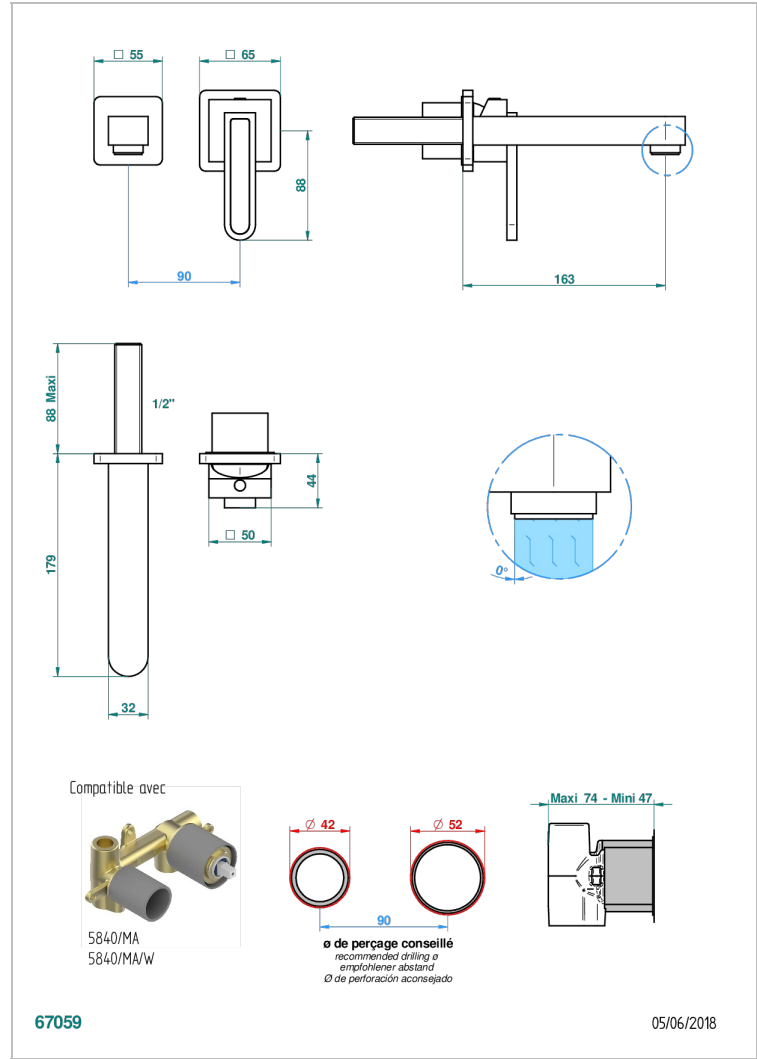

PROFIL BLACK ONYX

A6N-6541B

THG
PARIS

Trim only for Built-in basin mixer with spout (two x 1/2" inlets and one 1/2" outlet), without waste

CHARACTERISTIC

- Profil Black Onyx
- Trim only for Built-in basin mixer with spout (two x 1/2" inlets and one 1/2" outlet), without waste

RELATED SKU'S

- Ref. G00-5840/MA/W Rough parts for concealed wall-mounted mixer with 1/2" outlet, for WC douche - WRAS approved

AVAILABLE FINITIONS

Antique nickel - H28
Black ceram - D30
Blush PVD - H62
Brass color PVD - H49
Brown bronze color PVD - F33
Gold color PVD - H52