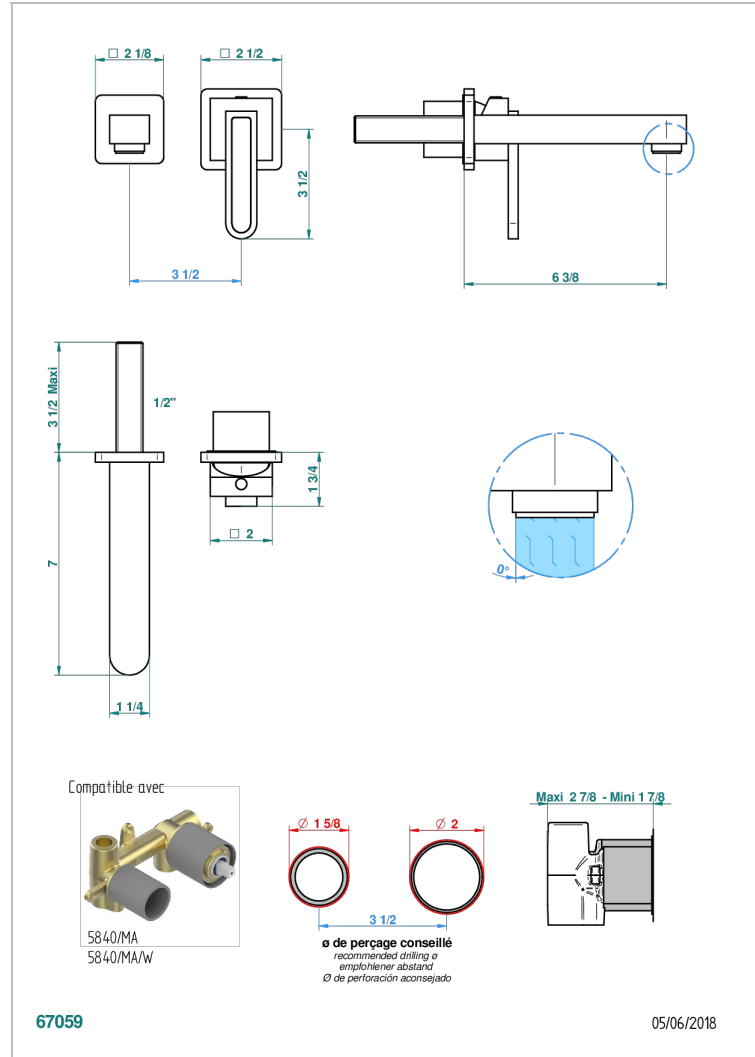

PROFIL BLACK ONYX

A6N-6541B

Trim only for Built-in basin mixer with spout (two x 1/2" inlets and one 1/2" outlet), without waste

CHARACTERISTIC

- Profil Black Onyx
- Trim only for Built-in basin mixer with spout (two x 1/2" inlets and one 1/2" outlet), without waste

RELATED SKU'S

- Ref. G00-5840/MA/W Rough parts for concealed wall-mounted mixer with 1/2" outlet, for WC douche - WRAS approved

AVAILABLE FINITIONS

Antique nickel - H28
Black ceram - D30
Blush PVD - H62
Brass color PVD - H49
Brown bronze color PVD - F33
Gold color PVD - H52