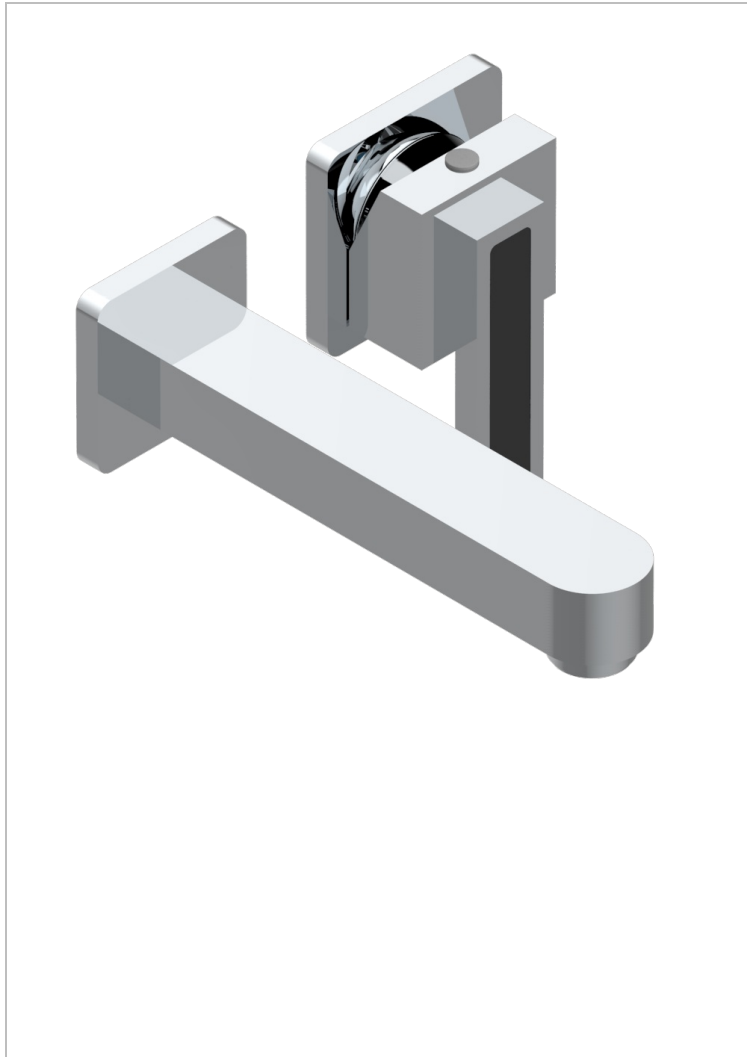

PROFIL BLACK ONYX

A6N-6541B

Trim only for Built-in basin mixer with spout (two x 1/2" inlets and one 1/2" outlet), without waste

CHARACTERISTIC

- Profil Black Onyx
- Trim only for Built-in basin mixer with spout (two x 1/2" inlets and one 1/2" outlet), without waste

RELATED SKU'S

- Ref. G00-5840/MA/W Rough parts for concealed wall-mounted mixer with 1/2" outlet, for WC douche - WRAS approved

AVAILABLE FINITIONS

Antique nickel - H28
Black ceram - D30
Blush PVD - H62
Brass color PVD - H49
Brown bronze color PVD - F33
Gold color PVD - H52

Nickel color PVD - H55
Polished chrome (color finish) - A02
Polished chrome / Polished gold (color finish) - G02
Polished gold (color finish) - F01
Polished nickel - B01
Soft gold - F30

Soft matt gold - F31
Umber PVD - H66
Varnished matt antique red copper (color finish) - H07