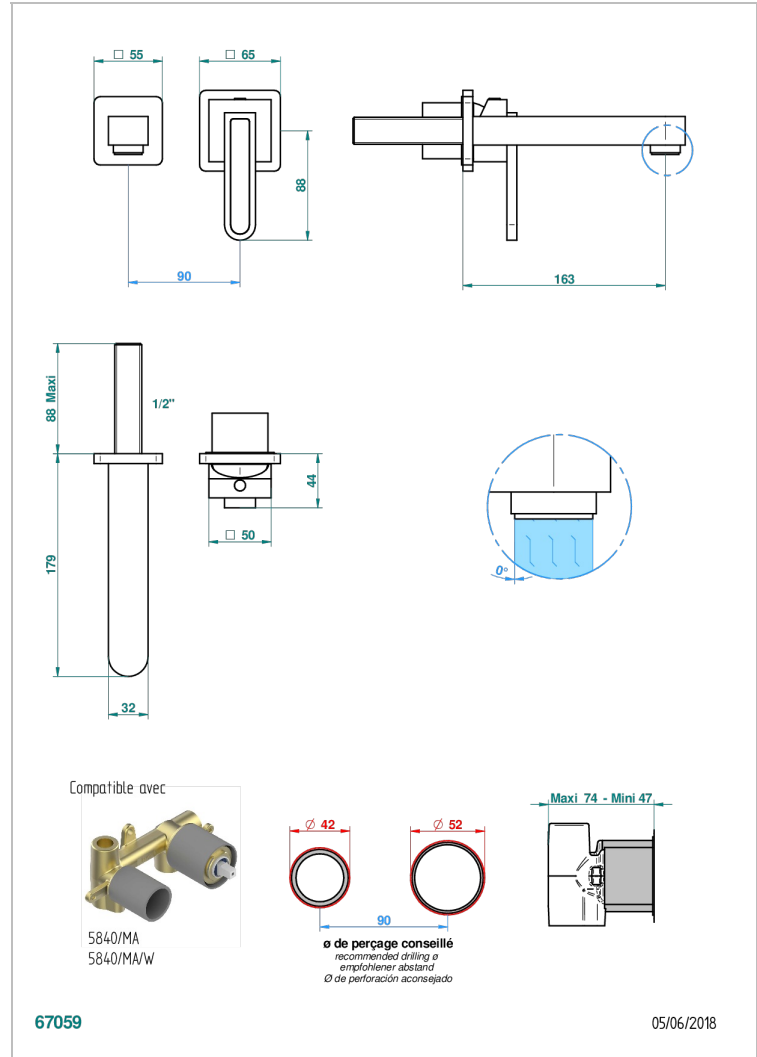

# PROFIL BLACK ONYX

A6N-6541B

THG<sup>®</sup>  
PARIS

Trim only for Built-in basin mixer with spout (two x 1/2" inlets and one 1/2" outlet), without waste

## CHARACTERISTIC

- Profil Black Onyx
- Trim only for Built-in basin mixer with spout (two x 1/2" inlets and one 1/2" outlet), without waste

## RELATED SKU'S

- Ref. G00-5840/MA Rough parts for concealed wall-mounted mixer with 1/2" outlet