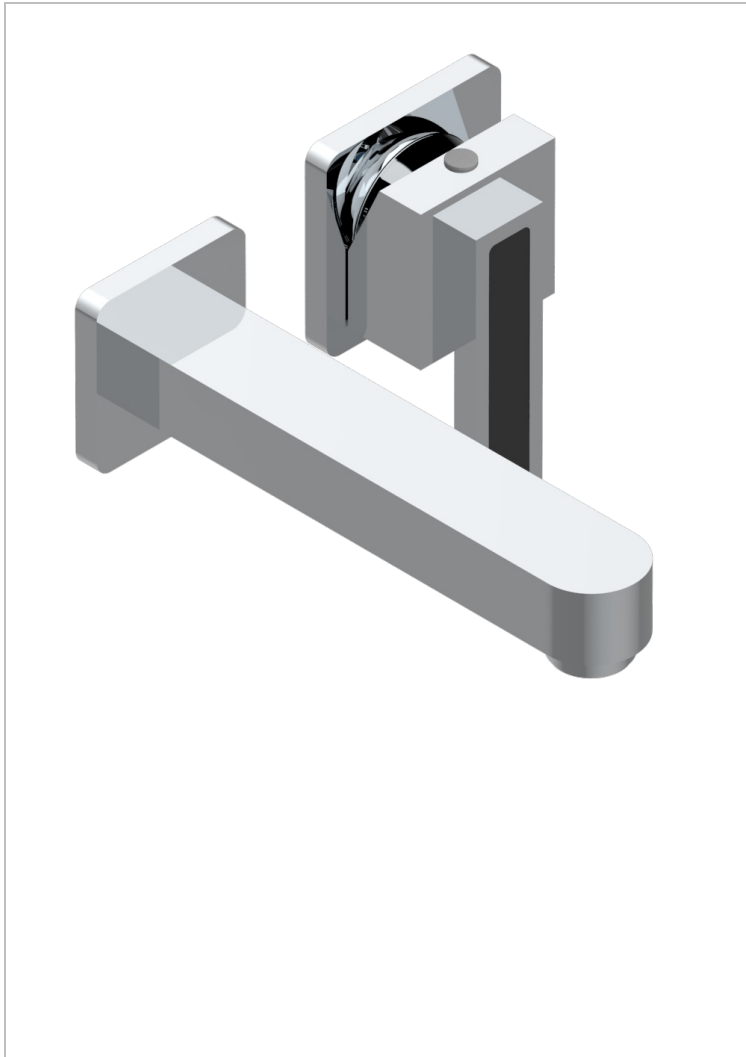

# PROFIL BLACK ONYX

A6N-6541B

Trim only for Built-in basin mixer with spout (two x 1/2" inlets and one 1/2" outlet), without waste

## CHARACTERISTIC

- Profil Black Onyx
- Trim only for Built-in basin mixer with spout (two x 1/2" inlets and one 1/2" outlet), without waste

## RELATED SKU'S

- Ref. G00-5840/MA Rough parts for concealed wall-mounted mixer with 1/2" outlet