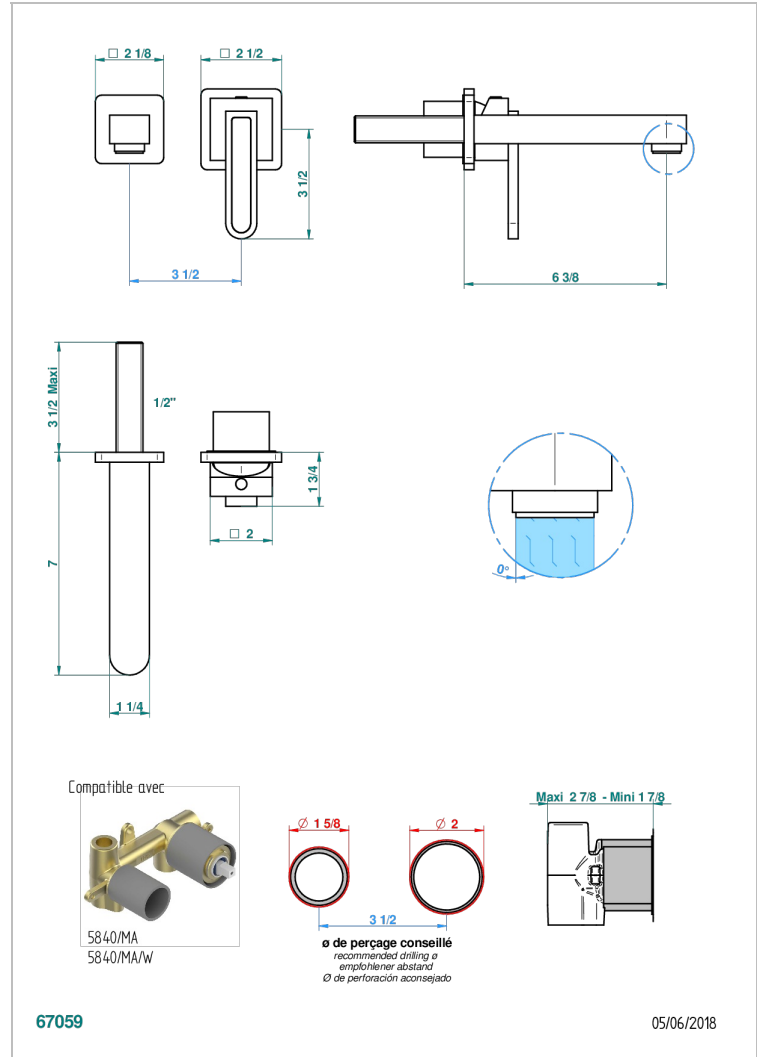

# PROFIL BLACK ONYX

A6N-6541B

Trim only for Built-in basin mixer with spout (two x 1/2" inlets and one 1/2" outlet), without waste

## CHARACTERISTIC

- Profil Black Onyx
- Trim only for Built-in basin mixer with spout (two x 1/2" inlets and one 1/2" outlet), without waste

## RELATED SKU'S

- Ref. G00-5840/MA Rough parts for concealed wall-mounted mixer with 1/2" outlet