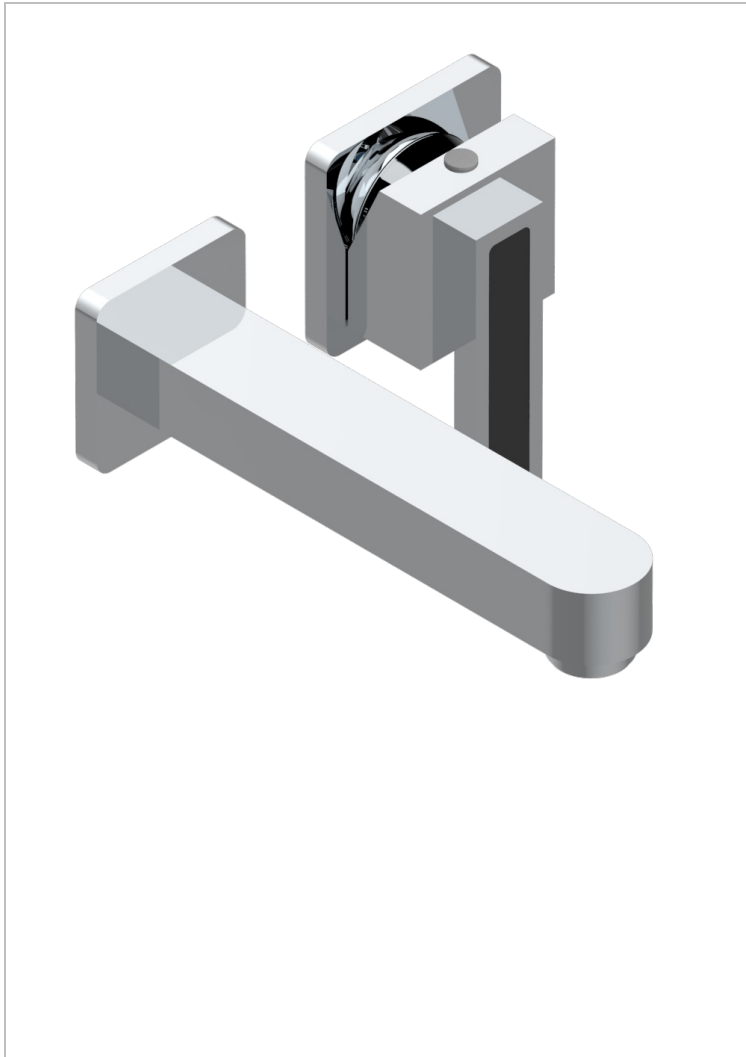

PROFIL BLACK ONYX

A6N-6541B

THG
PARIS

Trim only for Built-in basin mixer with spout (two x 1/2" inlets and one 1/2" outlet), without waste

CHARACTERISTIC

- Profil Black Onyx
- Trim only for Built-in basin mixer with spout (two x 1/2" inlets and one 1/2" outlet), without waste

RELATED SKU'S

- Ref. G00-5840/MA Rough parts for concealed wall-mounted mixer with 1/2" outlet

AVAILABLE FINITIONS

Antique nickel - H28
Black ceram - D30
Blush PVD - H62
Brass color PVD - H49
Brown bronze color PVD - F33
Gold color PVD - H52

Nickel color PVD - H55
Polished chrome (color finish) - A02
Polished chrome / Polished gold (color finish) - G02
Polished gold (color finish) - F01
Polished nickel - B01
Soft gold - F30

Soft matt gold - F31
Umber PVD - H66
Varnished matt antique red copper (color finish) - H07