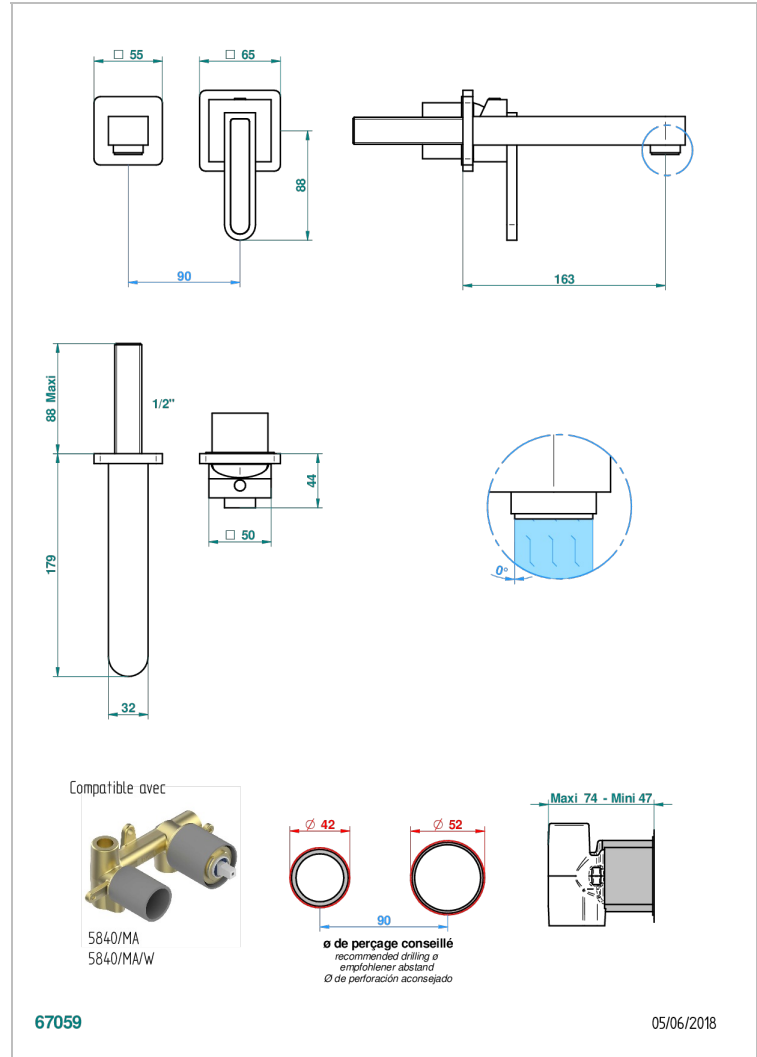

PROFIL BLACK ONYX

A6N-6541B

THG
PARIS

Trim only for Built-in basin mixer with spout (two x 1/2" inlets and one 1/2" outlet), without waste

CHARACTERISTIC

- Profil Black Onyx
- Trim only for Built-in basin mixer with spout (two x 1/2" inlets and one 1/2" outlet), without waste

RELATED SKU'S

- Ref. G00-5840/MA Rough parts for concealed wall-mounted mixer with 1/2" outlet

AVAILABLE FINITIONS

Antique nickel - H28
Black ceram - D30
Blush PVD - H62
Brass color PVD - H49
Brown bronze color PVD - F33
Gold color PVD - H52