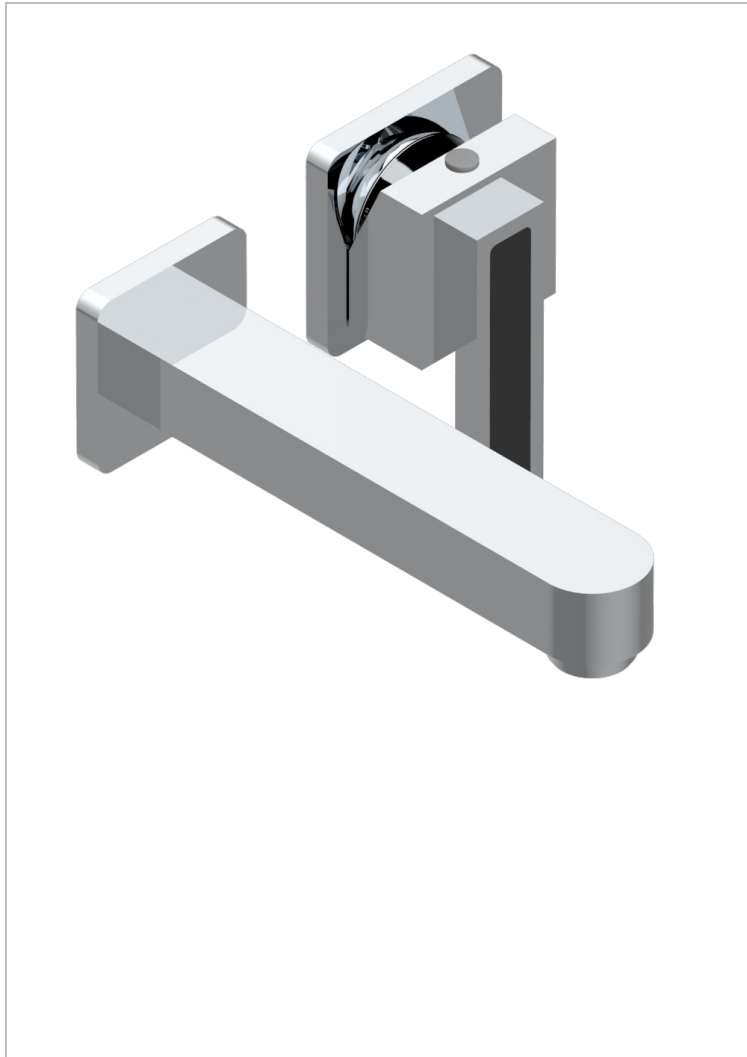

PROFIL BLACK ONYX

A6N-6541B

THG[®]
PARIS

Trim only for Built-in basin mixer with spout (two x 1/2" inlets and one 1/2" outlet), without waste

特色

- Profil Black Onyx
- Trim only for Built-in basin mixer with spout (two x 1/2" inlets and one 1/2" outlet), without waste

相关的SKU

- Ref. G00-5840/MA 卫浴套装, 含: 入墙式弯管出水管, 1米25强化软管, 触控式花洒和托勾, 美国标准

可选饰面

Black ceram - D30
Blush PVD - H62
Graphite PVD - H64
Matt Umber PVD - H67
Matt blush PVD - H60
Matt graphite PVD - H65

PVD哑光棕铜 - F34
PVD哑光金 - H53
PVD哑光铜 - H50
PVD哑光镍 - H56
PVD抛光铜 - H49
PVD棕铜 - F33

PVD金色 - H52
PVD镍 - H55
Umber PVD - H66
哑光复古铜 - H07
哑光浅金 - F31
哑光金 - F07

哑光铬 - C02
哑光镍 - C01
复古镍 - H28
抛光金 (24K金) - F01
抛光铬 - A02
抛光铬/抛光金 - G02

抛光镍 - B01
浅金 - F30
漆面铜 - D01