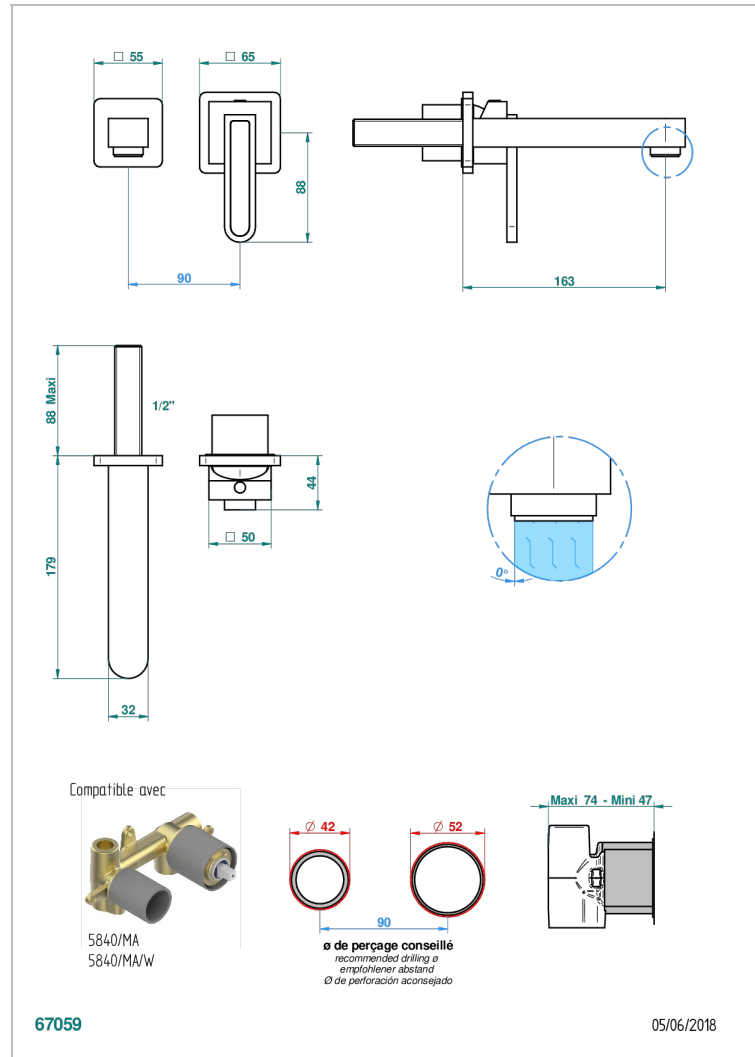

PROFIL BLACK ONYX

A6N-6541B

THG[®]
PARIS

Trim only for Built-in basin mixer with spout (two x 1/2" inlets and one 1/2" outlet), without waste

特色

- Profil Black Onyx
- Trim only for Built-in basin mixer with spout (two x 1/2" inlets and one 1/2" outlet), without waste

相关的SKU

- Ref. G00-5840/MA 卫浴套装, 含: 入墙式弯管出水管, 1米25强化软管, 触控式花洒和托勾, 美国标准

可选饰面

Black ceram - D30
Blush PVD - H62
Graphite PVD - H64
Matt Umber PVD - H67
Matt blush PVD - H60
Matt graphite PVD - H65

PVD哑光棕铜 - F34
PVD哑光金 - H53
PVD哑光铜 - H50
PVD哑光镍 - H56
PVD抛光铜 - H49
PVD棕铜 - F33