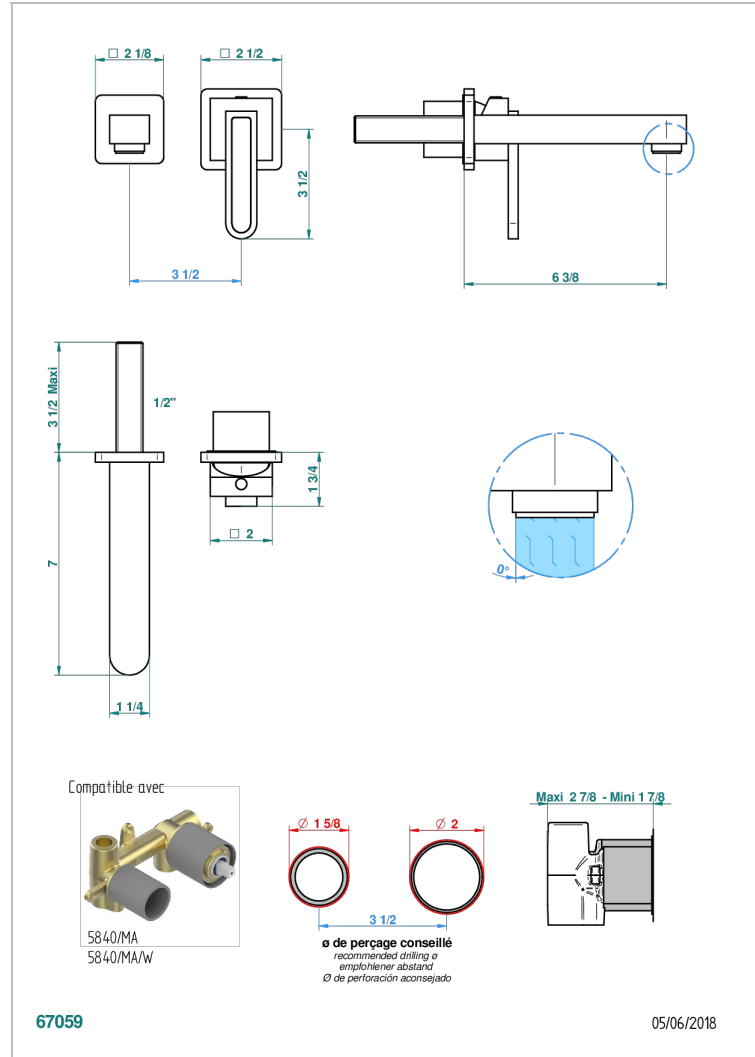

PROFIL BLACK ONYX

A6N-6541B

Trim only for Built-in basin mixer with spout (two x 1/2" inlets and one 1/2" outlet), without waste

CHARACTERISTIC

- Profil Black Onyx
- Trim only for Built-in basin mixer with spout (two x 1/2" inlets and one 1/2" outlet), without waste

RELATED SKU'S

- Ref. G00-5840/MA Rough parts for concealed wall-mounted mixer with 1/2" outlet

AVAILABLE FINITIONS

Antique nickel - H28
Black ceram - D30
Blush PVD - H62
Brass color PVD - H49
Brown bronze color PVD - F33
Gold color PVD - H52