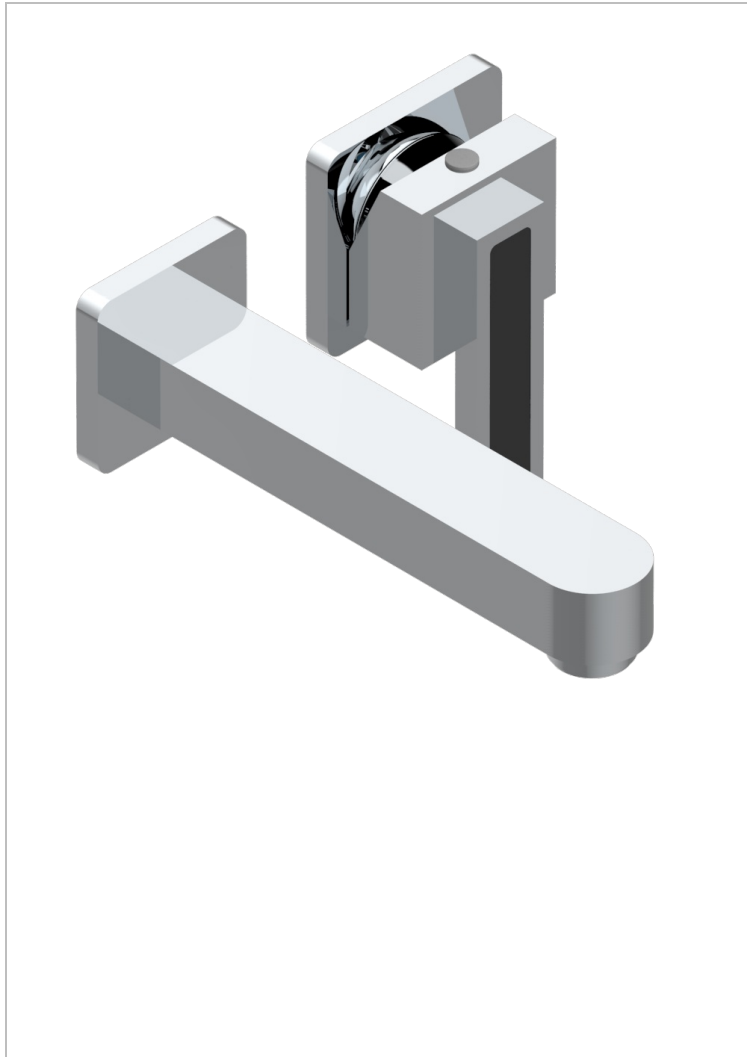

PROFIL BLACK ONYX

A6N-6541B

Trim only for Built-in basin mixer with spout (two x 1/2" inlets and one 1/2" outlet), without waste

CHARACTERISTIC

- Profil Black Onyx
- Trim only for Built-in basin mixer with spout (two x 1/2" inlets and one 1/2" outlet), without waste

RELATED SKU'S

- Ref. G00-5840/MA Rough parts for concealed wall-mounted mixer with 1/2" outlet

AVAILABLE FINITIONS

Antique nickel - H28
Black ceram - D30
Blush PVD - H62
Brass color PVD - H49
Brown bronze color PVD - F33
Gold color PVD - H52

Nickel color PVD - H55
Polished chrome (color finish) - A02
Polished chrome / Polished gold (color finish) - G02
Polished gold (color finish) - F01
Polished nickel - B01
Soft gold - F30

Soft matt gold - F31
Umber PVD - H66
Varnished matt antique red copper (color finish) - H07