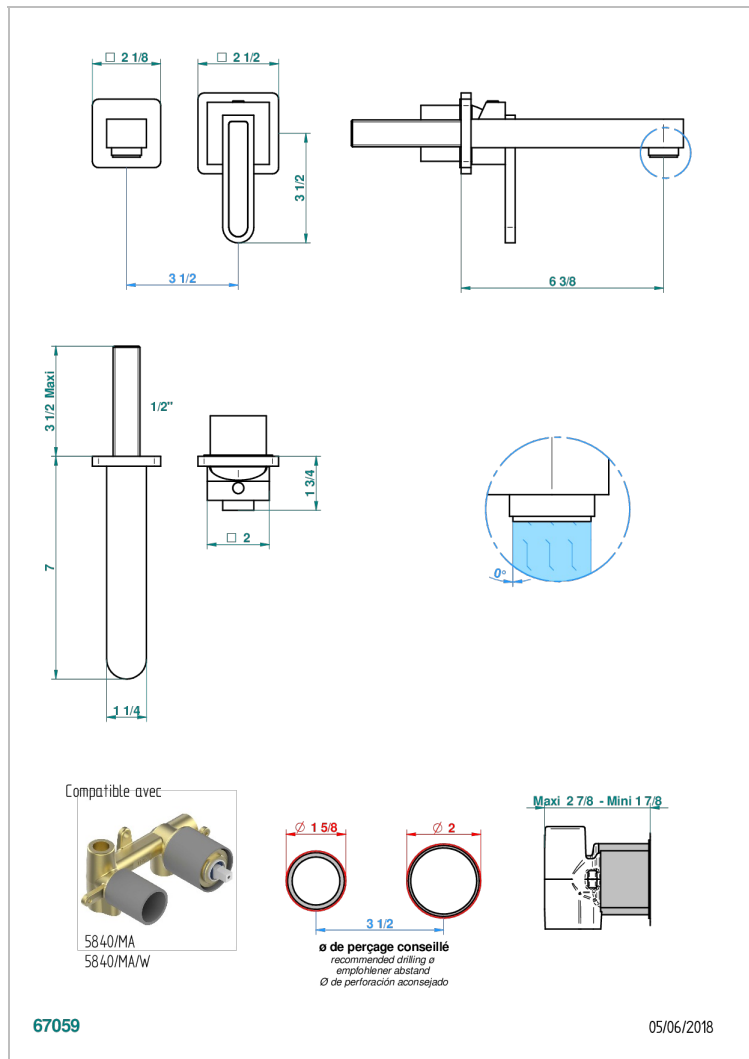

PROFIL BLACK ONYX

A6N-6541B

THG[®]
PARIS

Trim only for Built-in basin mixer with spout (two x 1/2" inlets and one 1/2" outlet), without waste

特色

- Profil Black Onyx
- Trim only for Built-in basin mixer with spout (two x 1/2" inlets and one 1/2" outlet), without waste

相关的SKU

- Ref. G00-5840/MA 卫浴套装，含：入墙式弯管出水管，1米25强化软管，触控式花洒和托勾，美国标准

可选饰面

Black ceram - D30
Blush PVD - H62
Graphite PVD - H64
Matt Umber PVD - H67
Matt blush PVD - H60
Matt graphite PVD - H65

PVD哑光棕铜 - F34
PVD哑光金 - H53
PVD哑光铜 - H50
PVD哑光镍 - H56
PVD抛光铜 - H49
PVD棕铜 - F33