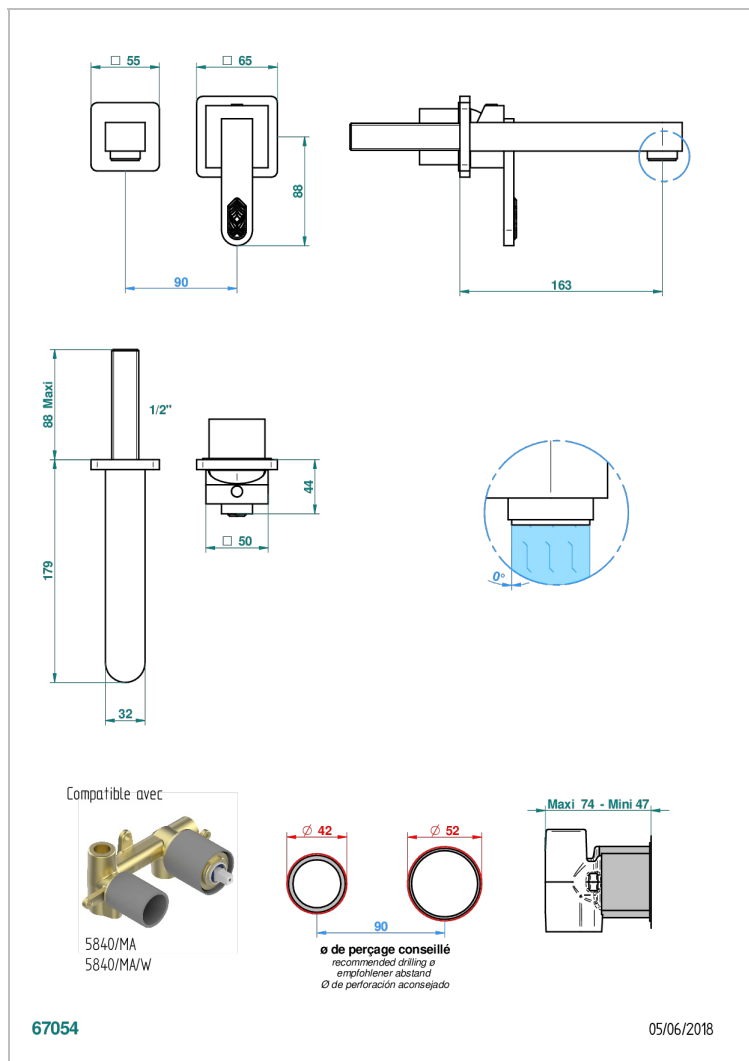

# PROFIL LALIQUE CRISTAL CLARO CON MANETAS

A6H-6541B

Trim only for Built-in basin mixer with spout (two x 1/2" inlets and one 1/2" outlet), without waste

## CARACTERÍSTICAS

- Profil Laliqne cristal claro con manetas
- Trim only for Built-in basin mixer with spout (two x 1/2" inlets and one 1/2" outlet), without waste

## PRODUCTOS RELACIONADOS

- Ref. G00-5840/MAUS Rough parts for concealed wall-mounted mixer with 1/2" outlet