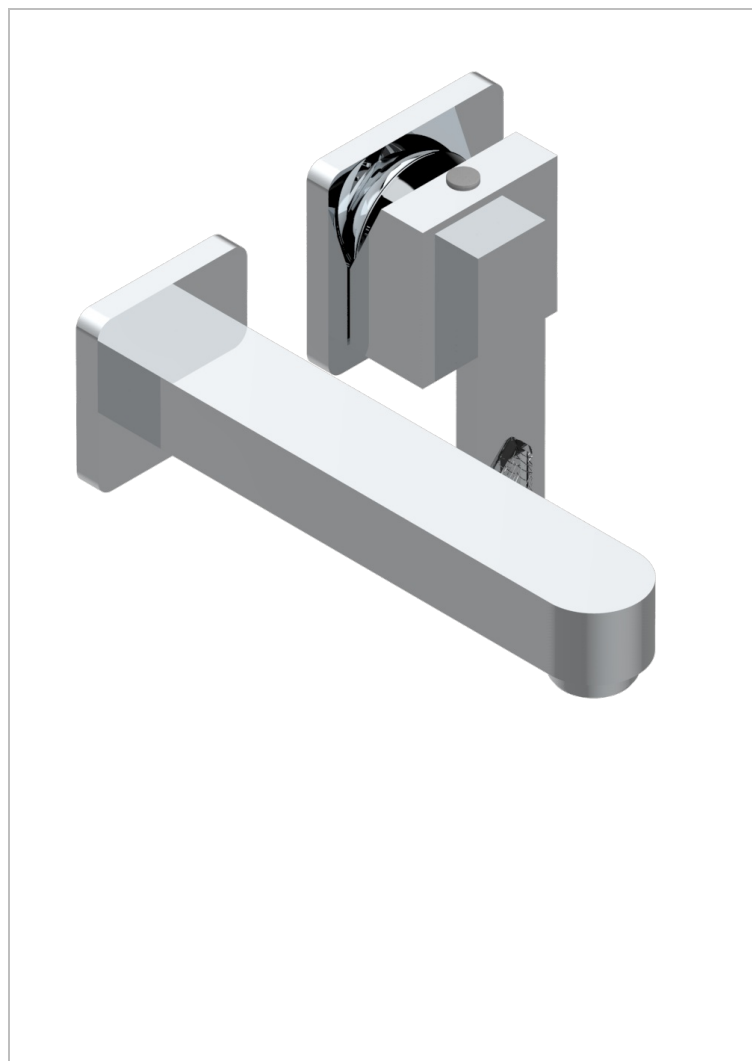

# PROFIL LALIQUE CRISTAL CLARO CON MANETAS

A6H-6541B

Trim only for Built-in basin mixer with spout (two x 1/2" inlets and one 1/2" outlet), without waste

## CARACTERÍSTICAS

- Profil Laliqne cristal claro con manetas
- Trim only for Built-in basin mixer with spout (two x 1/2" inlets and one 1/2" outlet), without waste

## PRODUCTOS RELACIONADOS

- Ref. G00-5840/MAUS Rough parts for concealed wall-mounted mixer with 1/2" outlet