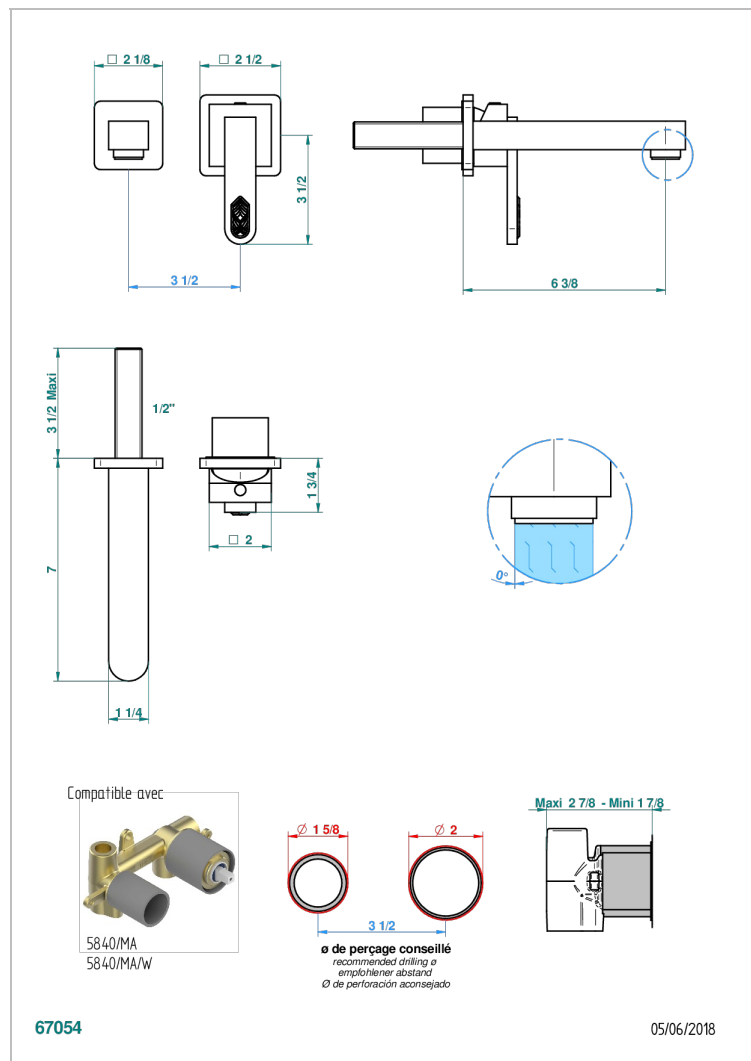

PROFIL LALIQUE CRISTAL CLARO CON MANETAS

A6H-6541B

Trim only for Built-in basin mixer with spout (two x 1/2" inlets and one 1/2" outlet), without waste

CARACTERÍSTICAS

- Profil Laliqne cristal claro con manetas
- Trim only for Built-in basin mixer with spout (two x 1/2" inlets and one 1/2" outlet), without waste

PRODUCTOS RELACIONADOS

- Ref. G00-5840/MAUS Rough parts for concealed wall-mounted mixer with 1/2" outlet

ACABADOS DISPONIBLES

Bronce claro - D01
Cerámica negra mate - D30
Cobre viejo mate - H07
Cromo - A02
Cromo / dorado - G02
Cromo mate - C02