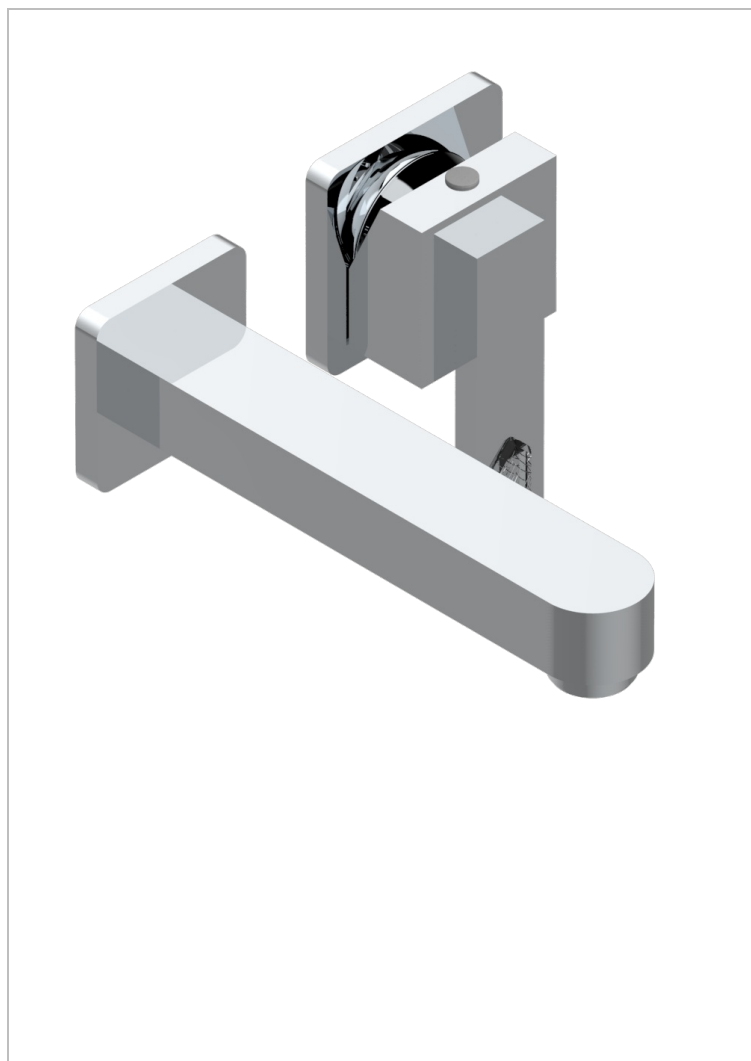

PROFIL LALIQUE CRISTAL CLARO CON MANETAS

A6H-6541B

Trim only for Built-in basin mixer with spout (two x 1/2" inlets and one 1/2" outlet), without waste

CARACTERÍSTICAS

- Profil Laliqne cristal claro con manetas
- Trim only for Built-in basin mixer with spout (two x 1/2" inlets and one 1/2" outlet), without waste

PRODUCTOS RELACIONADOS

- Ref. G00-5840/MAUS Rough parts for concealed wall-mounted mixer with 1/2" outlet

ACABADOS DISPONIBLES

Bronce claro - D01
Cerámica negra mate - D30
Cobre viejo mate - H07
Cromo - A02
Cromo / dorado - G02
Cromo mate - C02

Dorado - F01
Dorado mate - F07
Dorado pálido - F30
Dorado pálido mate (sin barniz) - F31
Níquel - B01
Níquel mate - C01

Níquel viejo - H28
Pvd blush - H62
Pvd blush mate - H60
Pvd color latón - H49
Pvd color latón mate - H50
Pvd color níquel - H55