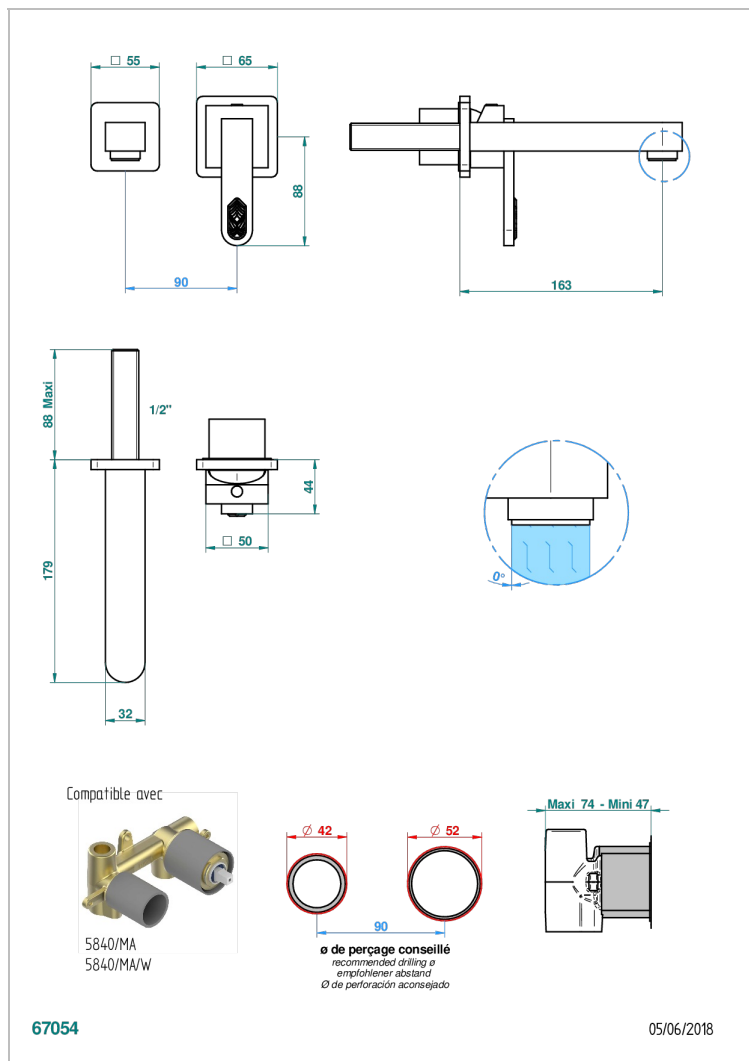

PROFIL LALIQUE CLEAR CRYSTAL WITH LEVER

A6H-6541B

Trim only for Built-in basin mixer with spout (two x 1/2" inlets and one 1/2" outlet), without waste

CHARACTERISTIC

- Profil Laliq Clear crystal with lever
- Trim only for Built-in basin mixer with spout (two x 1/2" inlets and one 1/2" outlet), without waste

RELATED SKU'S

- Ref. G00-5840/MA/W Rough parts for concealed wall-mounted mixer with 1/2" outlet, for WC douche - WRAS approved

AVAILABLE FINITIONS

Antique nickel - H28
Black ceram - D30
Blush PVD - H62
Brass color PVD - H49
Brown bronze color PVD - F33
Gold color PVD - H52