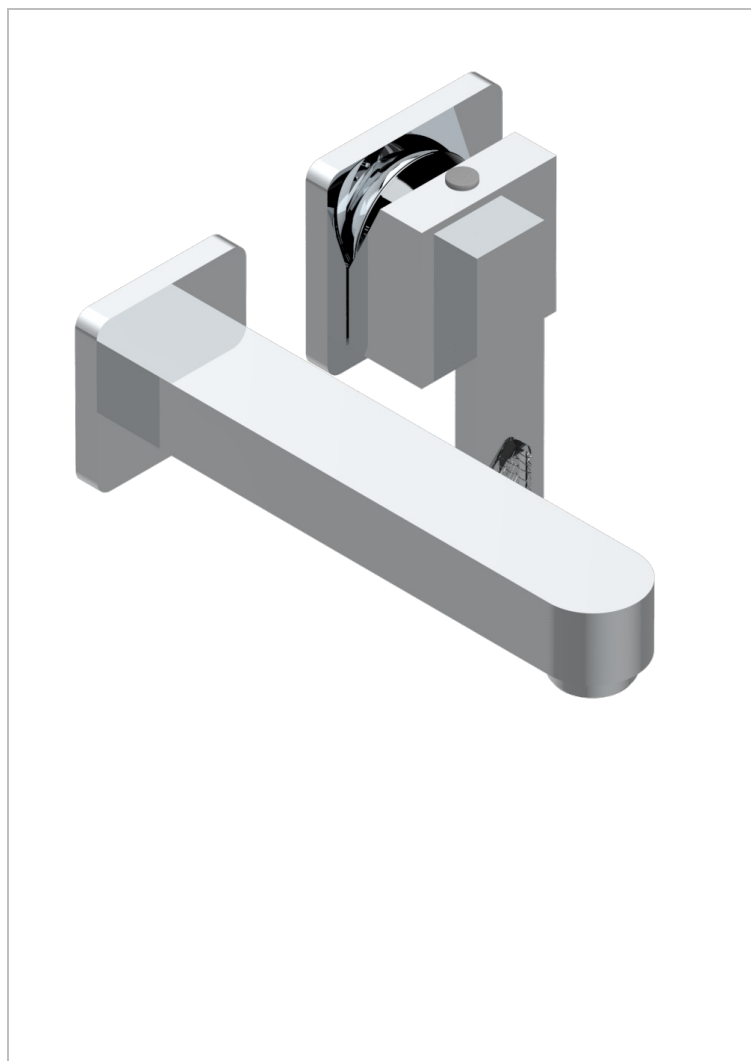

PROFIL LALIQUE CLEAR CRYSTAL WITH LEVER

A6H-6541B

Trim only for Built-in basin mixer with spout (two x 1/2" inlets and one 1/2" outlet), without waste

CHARACTERISTIC

- Profil Laliq Clear crystal with lever
- Trim only for Built-in basin mixer with spout (two x 1/2" inlets and one 1/2" outlet), without waste

RELATED SKU'S

- Ref. G00-5840/MA/W Rough parts for concealed wall-mounted mixer with 1/2" outlet, for WC douche - WRAS approved

AVAILABLE FINITIONS

Antique nickel - H28
Black ceram - D30
Blush PVD - H62
Brass color PVD - H49
Brown bronze color PVD - F33
Gold color PVD - H52

Nickel color PVD - H55
Polished chrome (color finish) - A02
Polished chrome / Polished gold (color finish) - G02
Polished gold (color finish) - F01
Polished nickel - B01
Soft gold - F30

Soft matt gold - F31
Umber PVD - H66
Varnished matt antique red copper (color finish) - H07