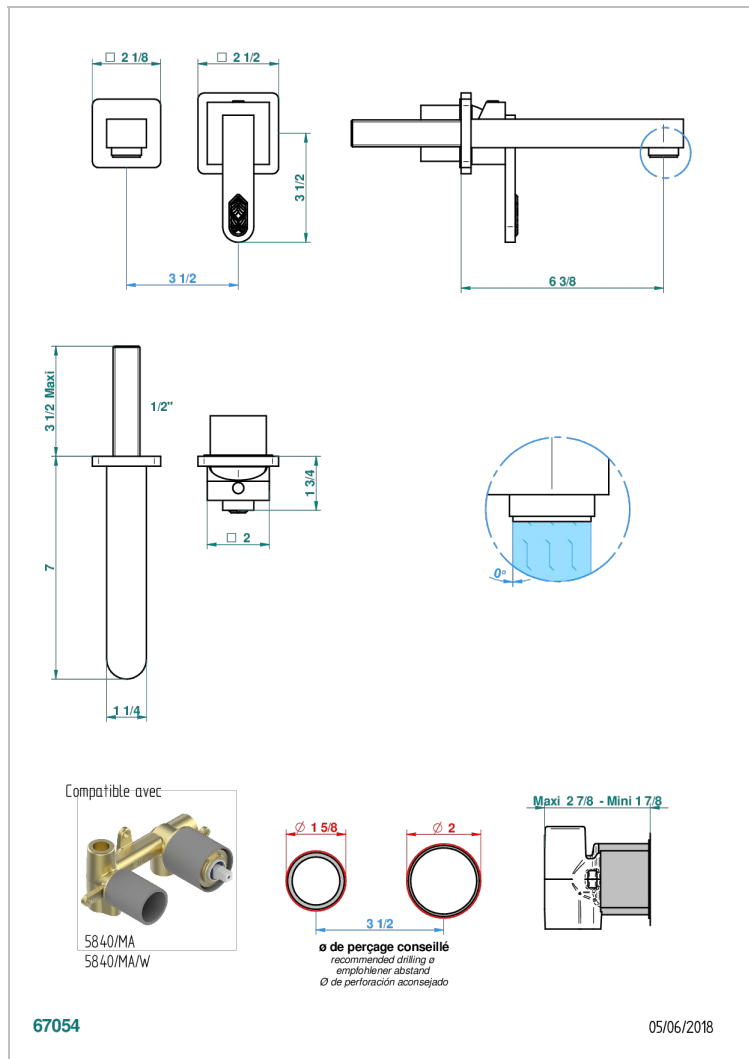

PROFIL LALIQUE CLEAR CRYSTAL WITH LEVER

A6H-6541B

Trim only for Built-in basin mixer with spout (two x 1/2" inlets and one 1/2" outlet), without waste

CHARACTERISTIC

- Profil Laliq Clear crystal with lever
- Trim only for Built-in basin mixer with spout (two x 1/2" inlets and one 1/2" outlet), without waste

RELATED SKU'S

- Ref. G00-5840/MA/W Rough parts for concealed wall-mounted mixer with 1/2" outlet, for WC douche - WRAS approved

AVAILABLE FINITIONS

Antique nickel - H28
Black ceram - D30
Blush PVD - H62
Brass color PVD - H49
Brown bronze color PVD - F33
Gold color PVD - H52