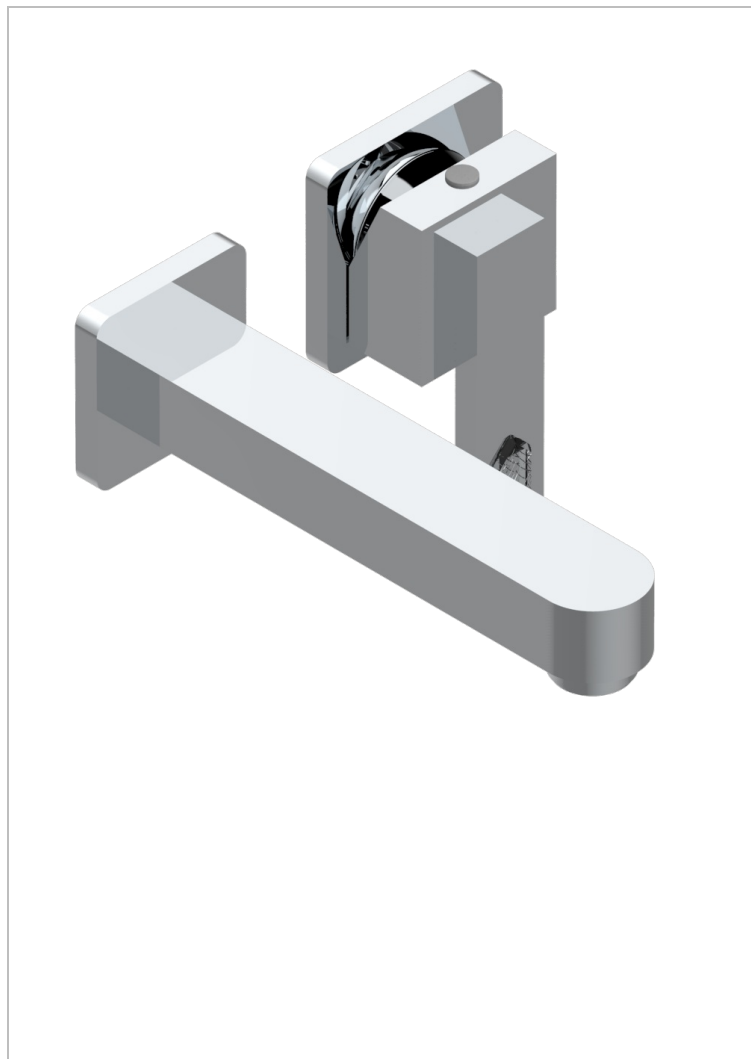

PROFIL LALIQUE CLEAR CRYSTAL WITH LEVER

A6H-6541B

Trim only for Built-in basin mixer with spout (two x 1/2" inlets and one 1/2" outlet), without waste

CHARACTERISTIC

- Profil Laliq Clear crystal with lever
- Trim only for Built-in basin mixer with spout (two x 1/2" inlets and one 1/2" outlet), without waste

RELATED SKU'S

- Ref. G00-5840/MA/W Rough parts for concealed wall-mounted mixer with 1/2" outlet, for WC douche - WRAS approved

AVAILABLE FINITIONS

Antique nickel - H28
Black ceram - D30
Blush PVD - H62
Brass color PVD - H49
Brown bronze color PVD - F33
Gold color PVD - H52

Nickel color PVD - H55
Polished chrome (color finish) - A02
Polished chrome / Polished gold (color finish) - G02
Polished gold (color finish) - F01
Polished nickel - B01
Soft gold - F30

Soft matt gold - F31
Umber PVD - H66
Varnished matt antique red copper (color finish) - H07