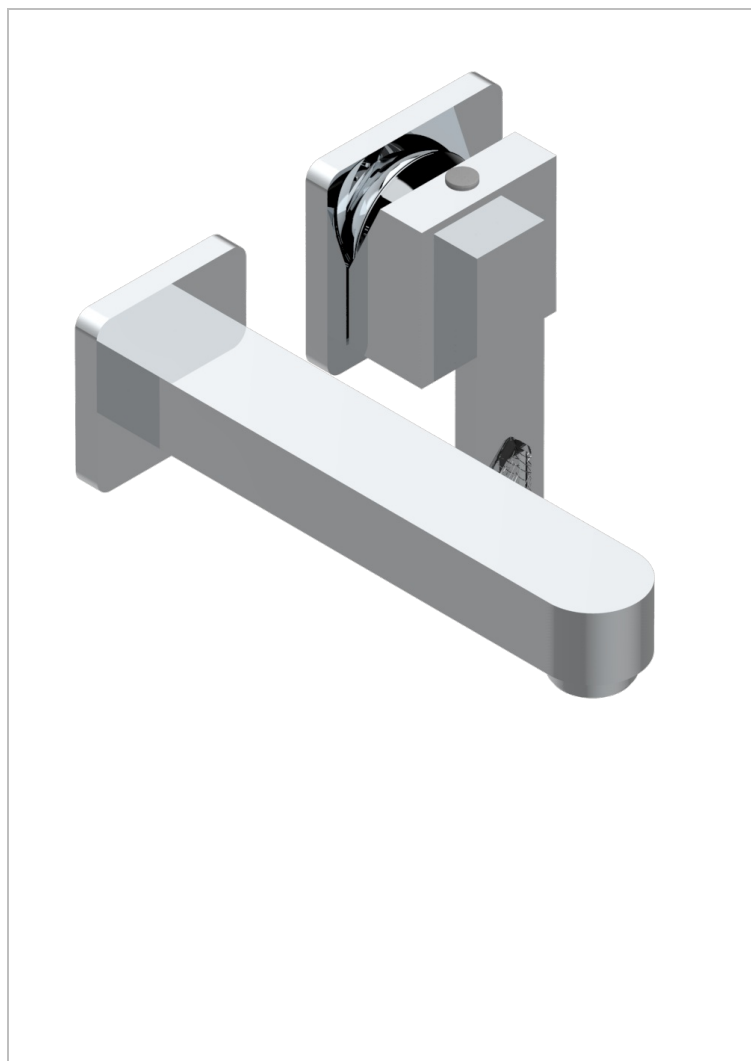

# PROFIL LALIQUE CRISTAL CLARO CON MANETAS

A6H-6541B

Trim only for Built-in basin mixer with spout (two x 1/2" inlets and one 1/2" outlet), without waste

## CARACTERÍSTICAS

- Profil Laliqne cristal claro con manetas
- Trim only for Built-in basin mixer with spout (two x 1/2" inlets and one 1/2" outlet), without waste

## PRODUCTOS RELACIONADOS

- Ref. G00-5840/MA Parte empotrada para mezclador mural con salida hembra 1/2