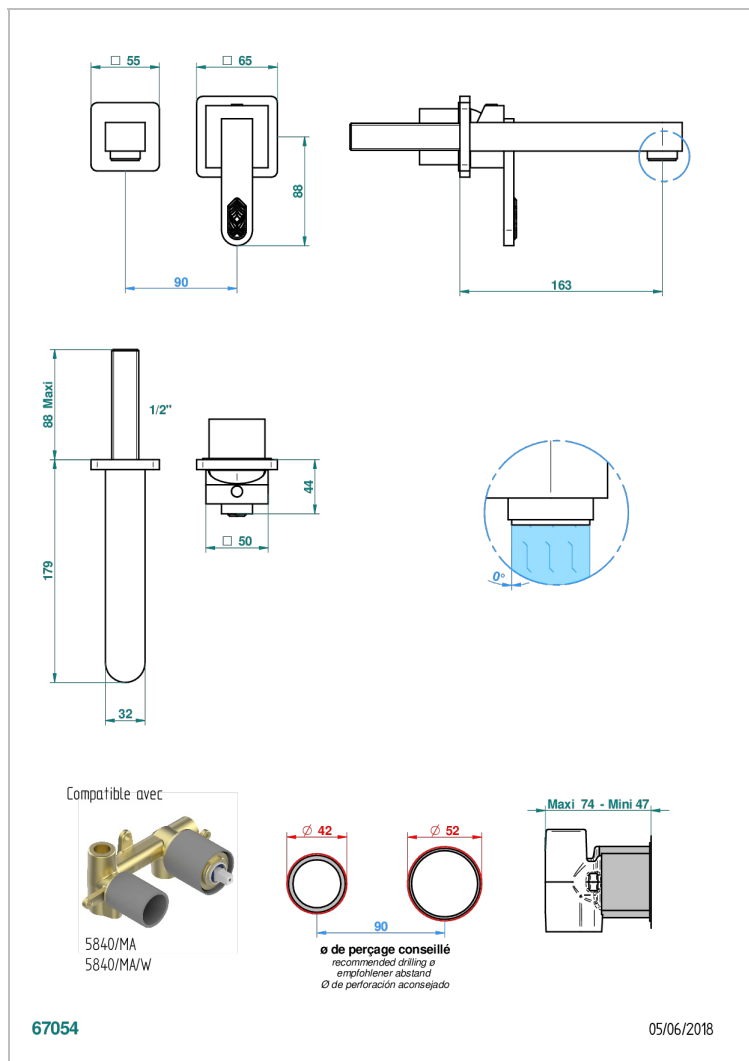

# PROFIL LALIQUE CRISTAL CLARO CON MANETAS

A6H-6541B

Trim only for Built-in basin mixer with spout (two x 1/2" inlets and one 1/2" outlet), without waste

## CARACTERÍSTICAS

- Profil Laliqne cristal claro con manetas
- Trim only for Built-in basin mixer with spout (two x 1/2" inlets and one 1/2" outlet), without waste

## PRODUCTOS RELACIONADOS

- Ref. G00-5840/MA Parte empotrada para mezclador mural con salida hembra 1/2