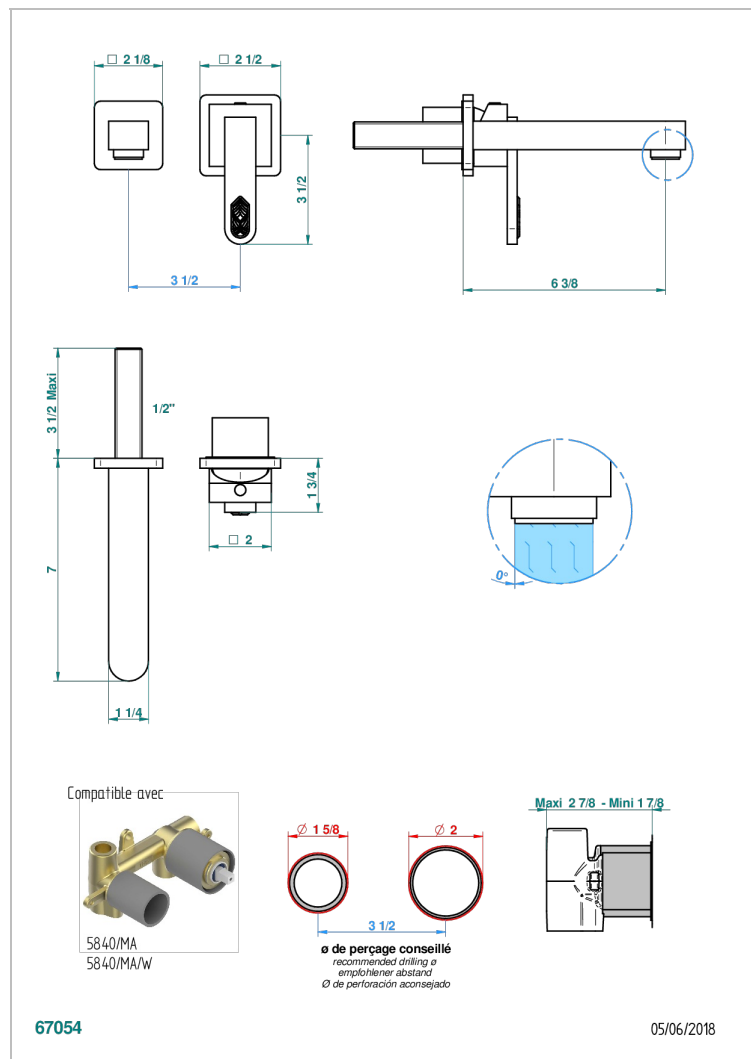

# PROFIL LALIQUE CRISTAL CLARO CON MANETAS

A6H-6541B

Trim only for Built-in basin mixer with spout (two x 1/2" inlets and one 1/2" outlet), without waste

## CARACTERÍSTICAS

- Profil Laliqne cristal claro con manetas
- Trim only for Built-in basin mixer with spout (two x 1/2" inlets and one 1/2" outlet), without waste

## PRODUCTOS RELACIONADOS

- Ref. G00-5840/MA Parte empotrada para mezclador mural con salida hembra 1/2