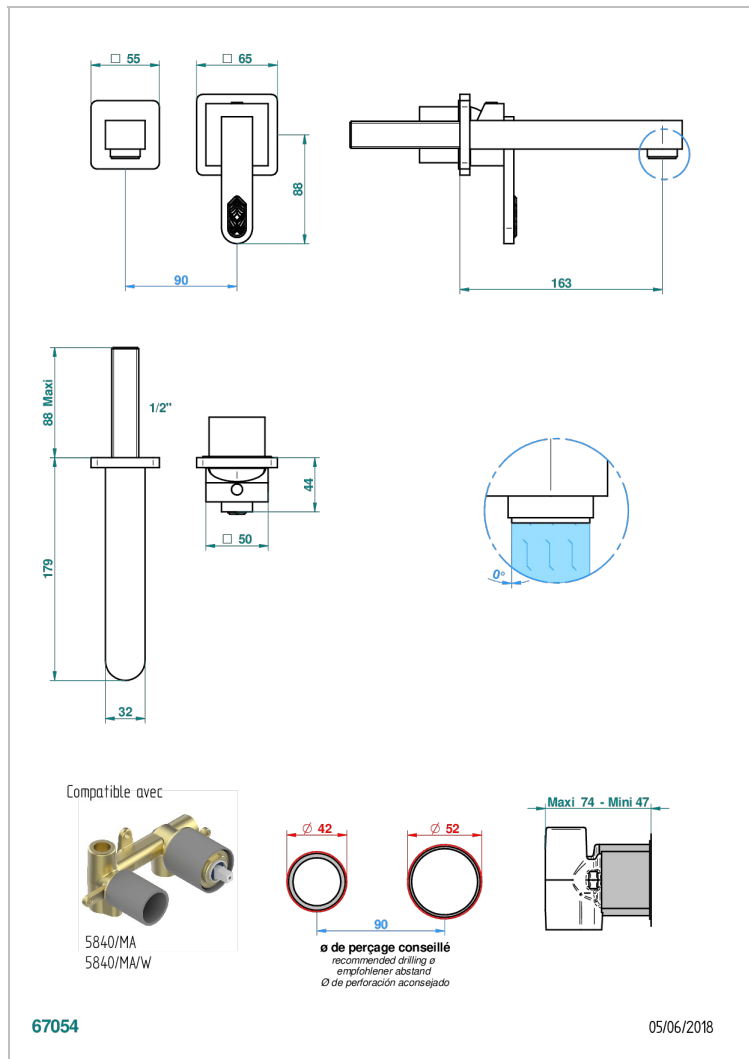

PROFIL LALIQUE CLEAR CRYSTAL WITH LEVER

A6H-6541B

Trim only for Built-in basin mixer with spout (two x 1/2" inlets and one 1/2" outlet), without waste

CHARACTERISTIC

- Profil Laliq Clear crystal with lever
- Trim only for Built-in basin mixer with spout (two x 1/2" inlets and one 1/2" outlet), without waste

RELATED SKU'S

- Ref. G00-5840/MA Rough parts for concealed wall-mounted mixer with 1/2" outlet

AVAILABLE FINITIONS

Antique nickel - H28
Black ceram - D30
Blush PVD - H62
Brass color PVD - H49
Brown bronze color PVD - F33
Gold color PVD - H52