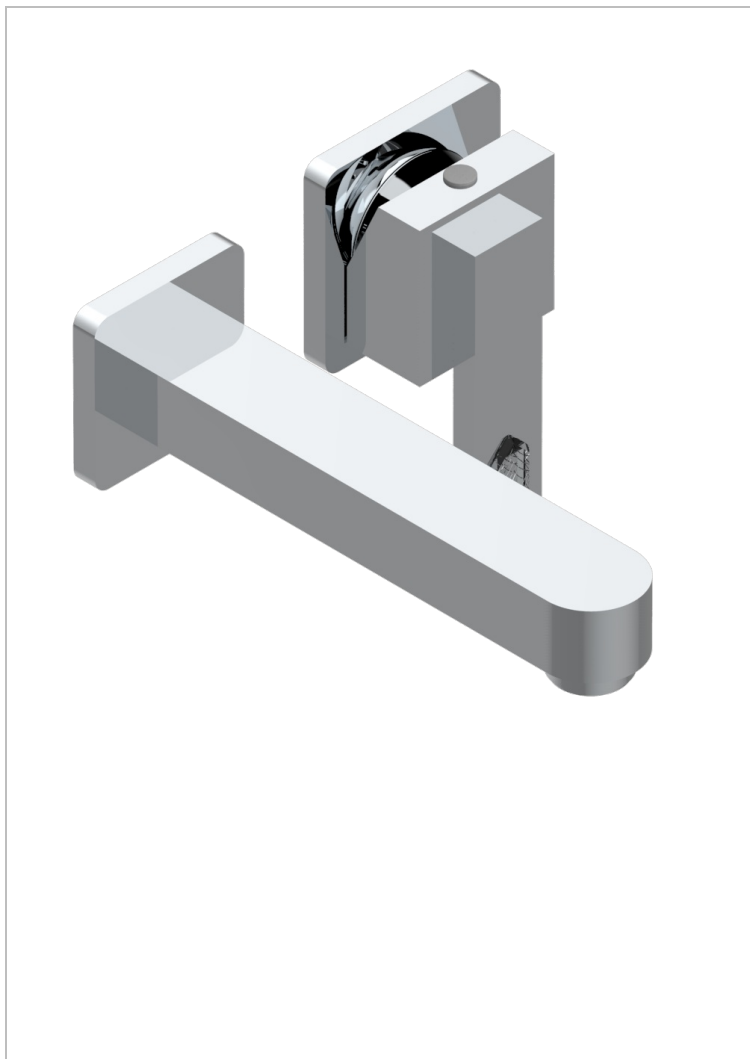

PROFIL LALIQUE CLEAR CRYSTAL WITH LEVER

A6H-6541B

Trim only for Built-in basin mixer with spout (two x 1/2" inlets and one 1/2" outlet), without waste

CHARACTERISTIC

- Profil Laliq Clear crystal with lever
- Trim only for Built-in basin mixer with spout (two x 1/2" inlets and one 1/2" outlet), without waste

RELATED SKU'S

- Ref. G00-5840/MA Rough parts for concealed wall-mounted mixer with 1/2" outlet

AVAILABLE FINITIONS

Antique nickel - H28
Black ceram - D30
Blush PVD - H62
Brass color PVD - H49
Brown bronze color PVD - F33
Gold color PVD - H52

Nickel color PVD - H55
Polished chrome (color finish) - A02
Polished chrome / Polished gold (color finish) - G02
Polished gold (color finish) - F01
Polished nickel - B01
Soft gold - F30

Soft matt gold - F31
Umber PVD - H66
Varnished matt antique red copper (color finish) - H07