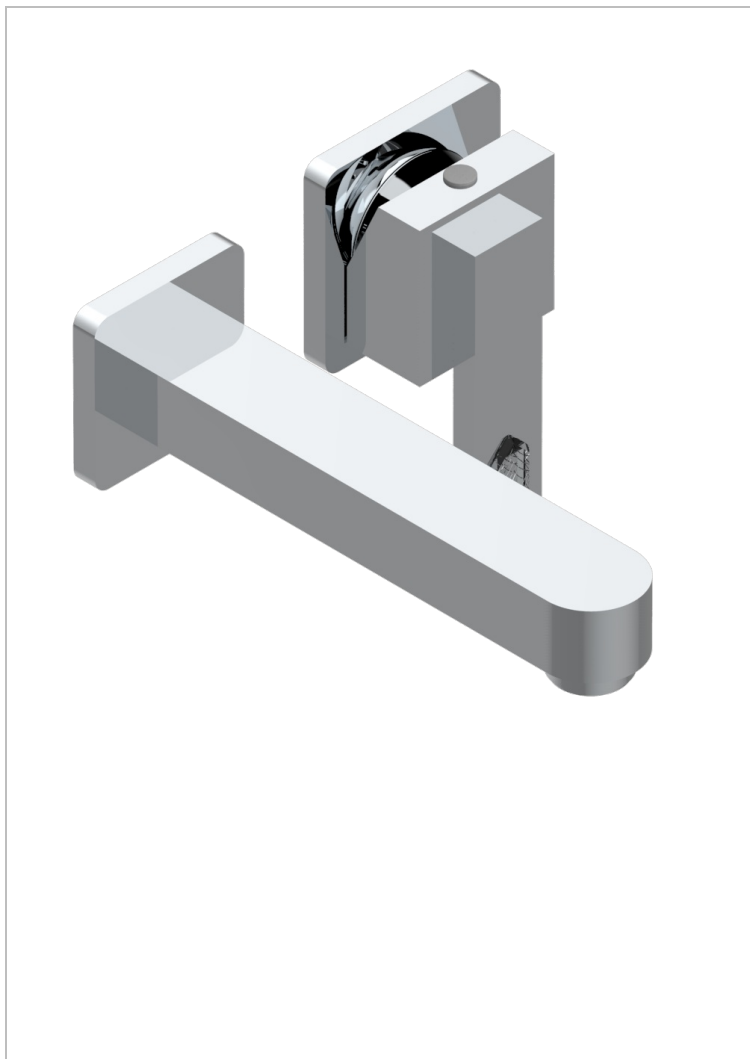

PROFIL LALIQUE CLEAR CRYSTAL WITH LEVER

A6H-6541B

Trim only for Built-in basin mixer with spout (two x 1/2" inlets and one 1/2" outlet), without waste

特色

- Profil Lalique Clear crystal with lever
- Trim only for Built-in basin mixer with spout (two x 1/2" inlets and one 1/2" outlet), without waste

相关的SKU

- Ref. G00-5840/MA 卫浴套装，含：入墙式弯管出水管，1米25强化软管，触控式花洒和托勾，美国标准

可选饰面

Black ceram - D30
Blush PVD - H62
Graphite PVD - H64
Matt Umber PVD - H67
Matt blush PVD - H60
Matt graphite PVD - H65

PVD哑光棕铜 - F34
PVD哑光金 - H53
PVD哑光铜 - H50
PVD哑光镍 - H56
PVD抛光铜 - H49
PVD棕铜 - F33