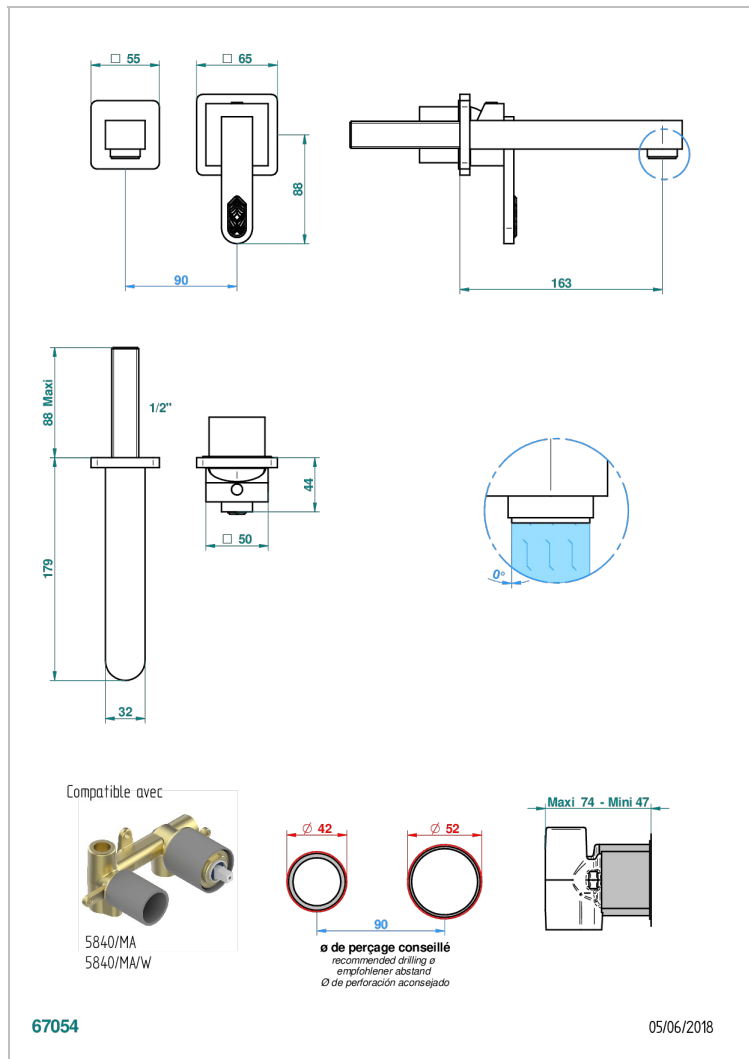

PROFIL LALIQUE CLEAR CRYSTAL WITH LEVER

A6H-6541B

Trim only for Built-in basin mixer with spout (two x 1/2" inlets and one 1/2" outlet), without waste

特色

- Profil Lalique Clear crystal with lever
- Trim only for Built-in basin mixer with spout (two x 1/2" inlets and one 1/2" outlet), without waste

相关的SKU

- Ref. G00-5840/MA 卫浴套装，含：入墙式弯管出水管，1米25强化软管，触控式花洒和托勾，美国标准

可选饰面

Black ceram - D30
Blush PVD - H62
Graphite PVD - H64
Matt Umber PVD - H67
Matt blush PVD - H60
Matt graphite PVD - H65

PVD哑光棕铜 - F34
PVD哑光金 - H53
PVD哑光铜 - H50
PVD哑光镍 - H56
PVD抛光铜 - H49
PVD棕铜 - F33