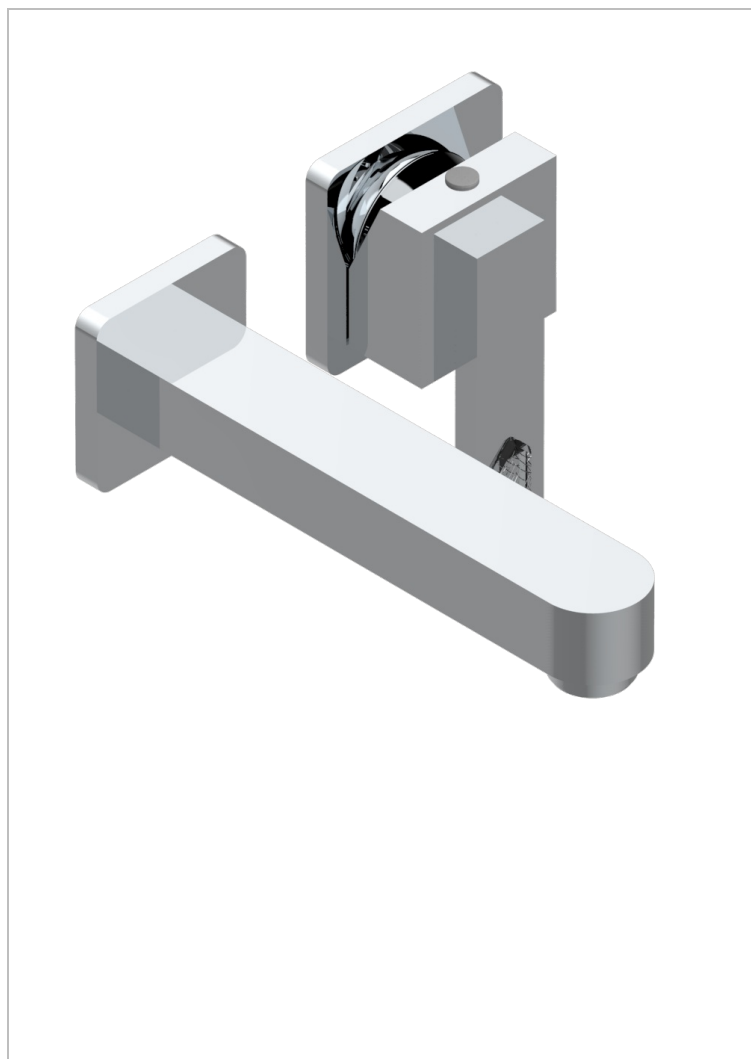

# PROFIL LALIQUE CRISTAL CLARO CON MANETAS

A6H-6541B

Trim only for Built-in basin mixer with spout (two x 1/2" inlets and one 1/2" outlet), without waste

## CARACTERÍSTICAS

- Profil Laliqne cristal claro con manetas
- Trim only for Built-in basin mixer with spout (two x 1/2" inlets and one 1/2" outlet), without waste

## PRODUCTOS RELACIONADOS

- Ref. G00-5840/MA Parte empotrada para mezclador mural con salida hembra 1/2