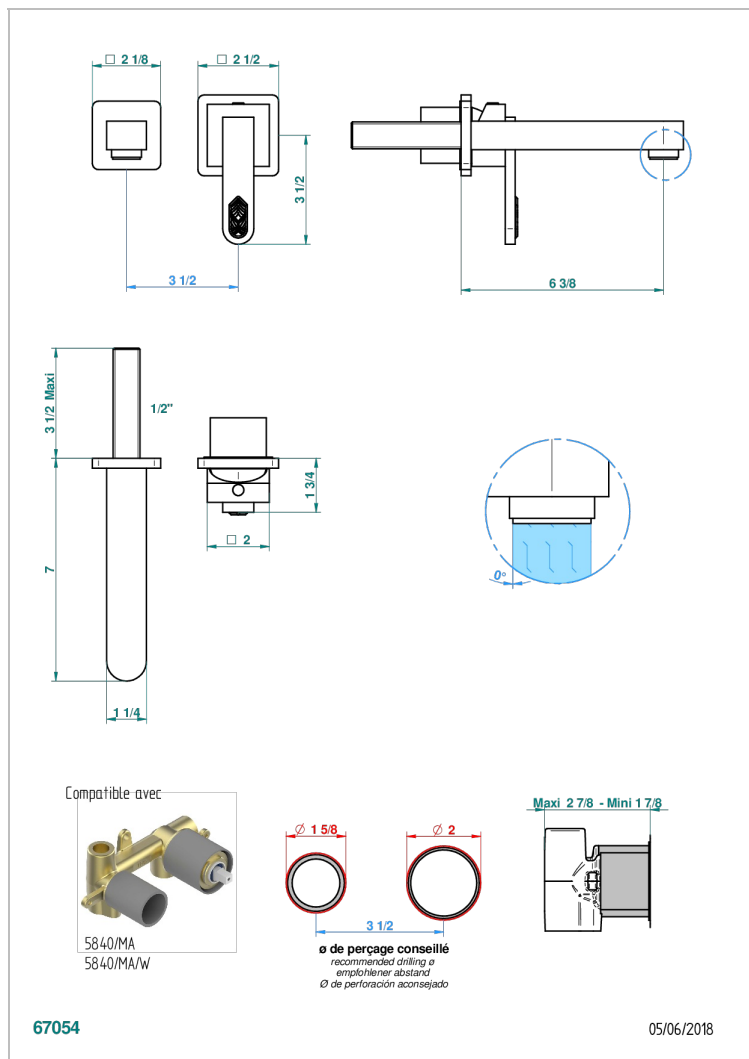

# PROFIL LALIQUE CRISTAL CLARO CON MANETAS

A6H-6541B

Trim only for Built-in basin mixer with spout (two x 1/2" inlets and one 1/2" outlet), without waste

## CARACTERÍSTICAS

- Profil Laliqne cristal claro con manetas
- Trim only for Built-in basin mixer with spout (two x 1/2" inlets and one 1/2" outlet), without waste

## PRODUCTOS RELACIONADOS

- Ref. G00-5840/MA Parte empotrada para mezclador mural con salida hembra 1/2