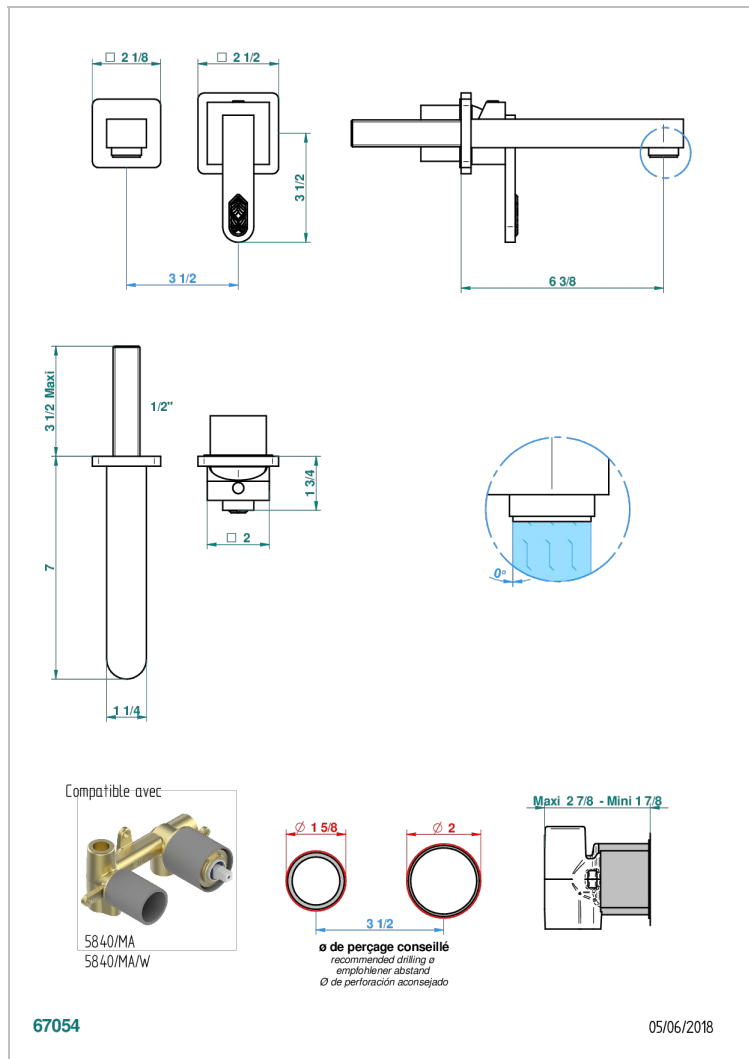

PROFIL LALIQUE CLEAR CRYSTAL WITH LEVER

A6H-6541B

Trim only for Built-in basin mixer with spout (two x 1/2" inlets and one 1/2" outlet), without waste

CHARACTERISTIC

- Profil Laliq Clear crystal with lever
- Trim only for Built-in basin mixer with spout (two x 1/2" inlets and one 1/2" outlet), without waste

RELATED SKU'S

- Ref. G00-5840/MA Rough parts for concealed wall-mounted mixer with 1/2" outlet

AVAILABLE FINITIONS

Antique nickel - H28
Black ceram - D30
Blush PVD - H62
Brass color PVD - H49
Brown bronze color PVD - F33
Gold color PVD - H52