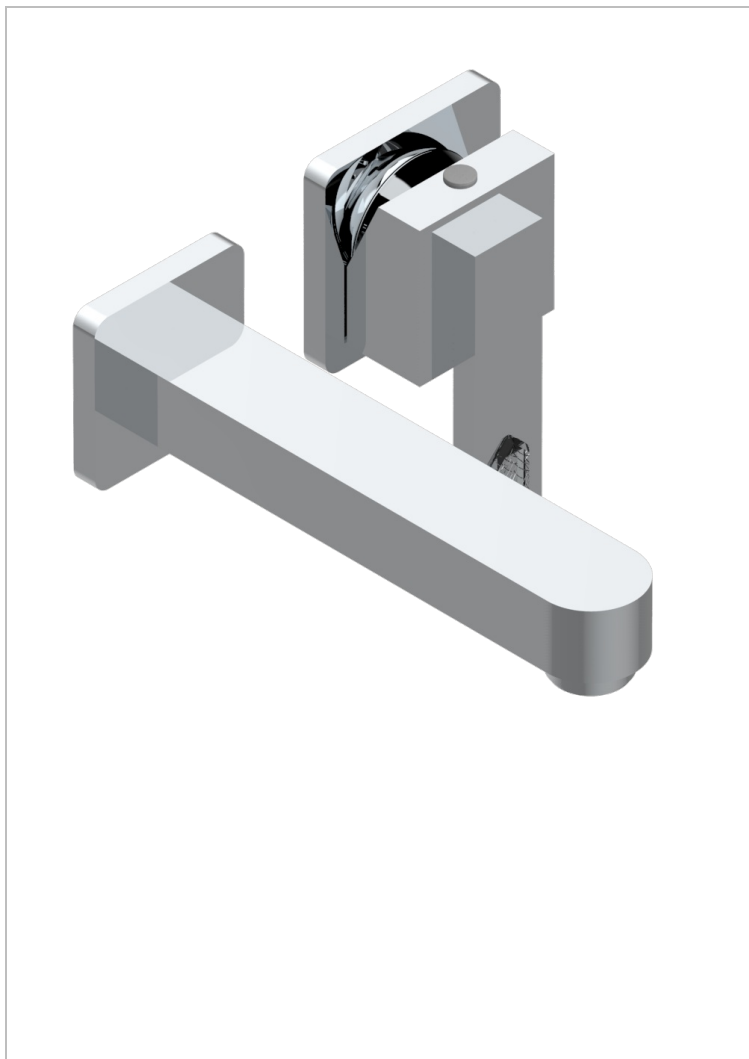

PROFIL LALIQUE CLEAR CRYSTAL WITH LEVER

A6H-6541B

Trim only for Built-in basin mixer with spout (two x 1/2" inlets and one 1/2" outlet), without waste

CHARACTERISTIC

- Profil Laliq Clear crystal with lever
- Trim only for Built-in basin mixer with spout (two x 1/2" inlets and one 1/2" outlet), without waste

RELATED SKU'S

- Ref. G00-5840/MA Rough parts for concealed wall-mounted mixer with 1/2" outlet

AVAILABLE FINITIONS

Antique nickel - H28
Black ceram - D30
Blush PVD - H62
Brass color PVD - H49
Brown bronze color PVD - F33
Gold color PVD - H52

Nickel color PVD - H55
Polished chrome (color finish) - A02
Polished chrome / Polished gold (color finish) - G02
Polished gold (color finish) - F01
Polished nickel - B01
Soft gold - F30

Soft matt gold - F31
Umber PVD - H66
Varnished matt antique red copper (color finish) - H07