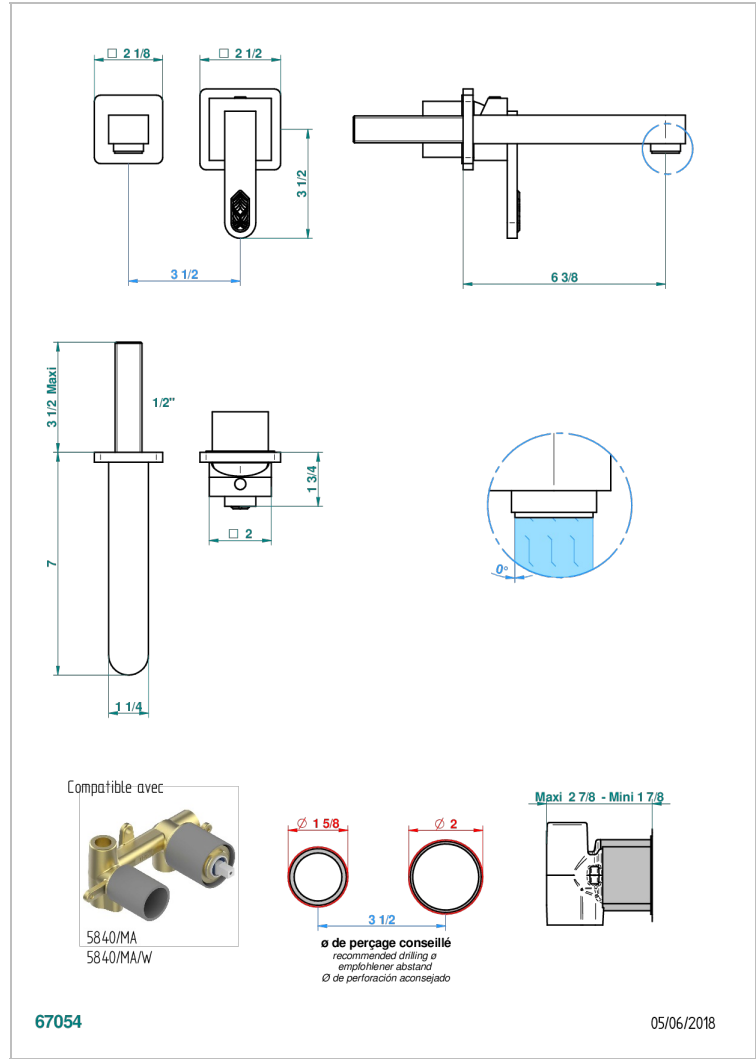

PROFIL LALIQUE CLEAR CRYSTAL WITH LEVER

A6H-6541B

Trim only for Built-in basin mixer with spout (two x 1/2" inlets and one 1/2" outlet), without waste

特色

- Profil Laliq Clear crystal with lever
- Trim only for Built-in basin mixer with spout (two x 1/2" inlets and one 1/2" outlet), without waste

相关的SKU

- Ref. G00-5840/MA 卫浴套装，含：入墙式弯管出水管，1米25强化软管，触控式花洒和托勾，美国标准

可选饰面

Black ceram - D30
Blush PVD - H62
Graphite PVD - H64
Matt Umber PVD - H67
Matt blush PVD - H60
Matt graphite PVD - H65

PVD哑光棕铜 - F34
PVD哑光金 - H53
PVD哑光铜 - H50
PVD哑光镍 - H56
PVD抛光铜 - H49
PVD棕铜 - F33