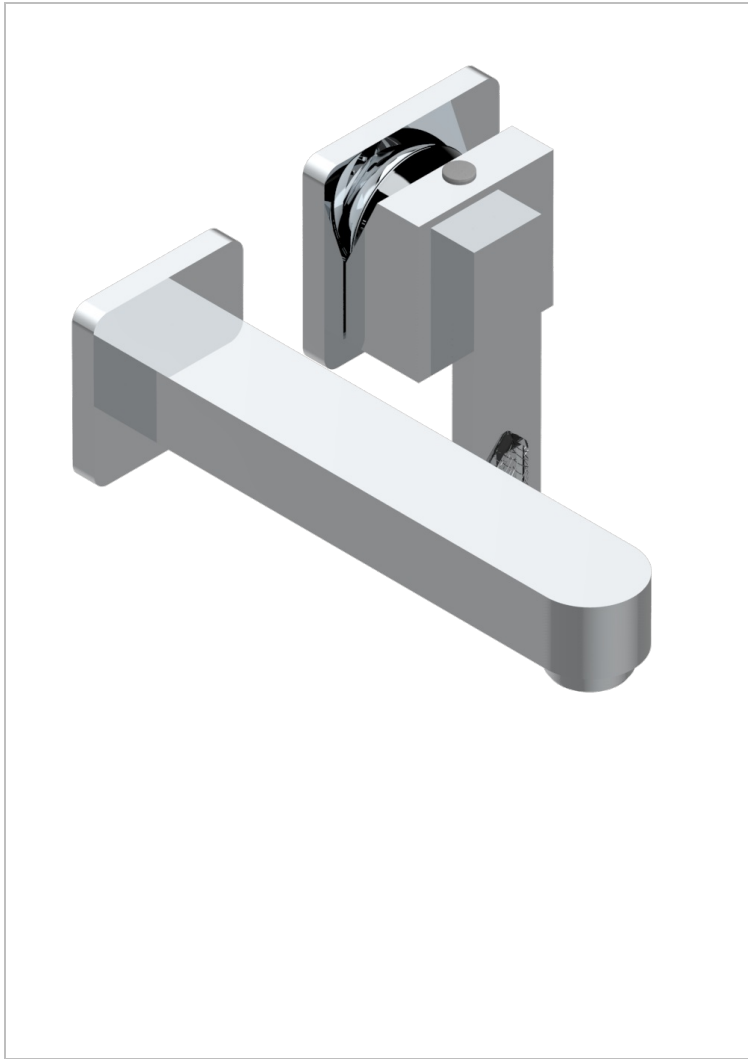

PROFIL LALIQUE CLEAR CRYSTAL WITH LEVER

A6H-6541B

Trim only for Built-in basin mixer with spout (two x 1/2" inlets and one 1/2" outlet), without waste

特色

- Profil Laliq Clear crystal with lever
- Trim only for Built-in basin mixer with spout (two x 1/2" inlets and one 1/2" outlet), without waste

相关的SKU

- Ref. G00-5840/MA 卫浴套装，含：入墙式弯管出水管，1米25强化软管，触控式花洒和托勾，美国标准

可选饰面

Black ceram - D30
Blush PVD - H62
Graphite PVD - H64
Matt Umber PVD - H67
Matt blush PVD - H60
Matt graphite PVD - H65

PVD哑光棕铜 - F34
PVD哑光金 - H53
PVD哑光铜 - H50
PVD哑光镍 - H56
PVD抛光铜 - H49
PVD棕铜 - F33