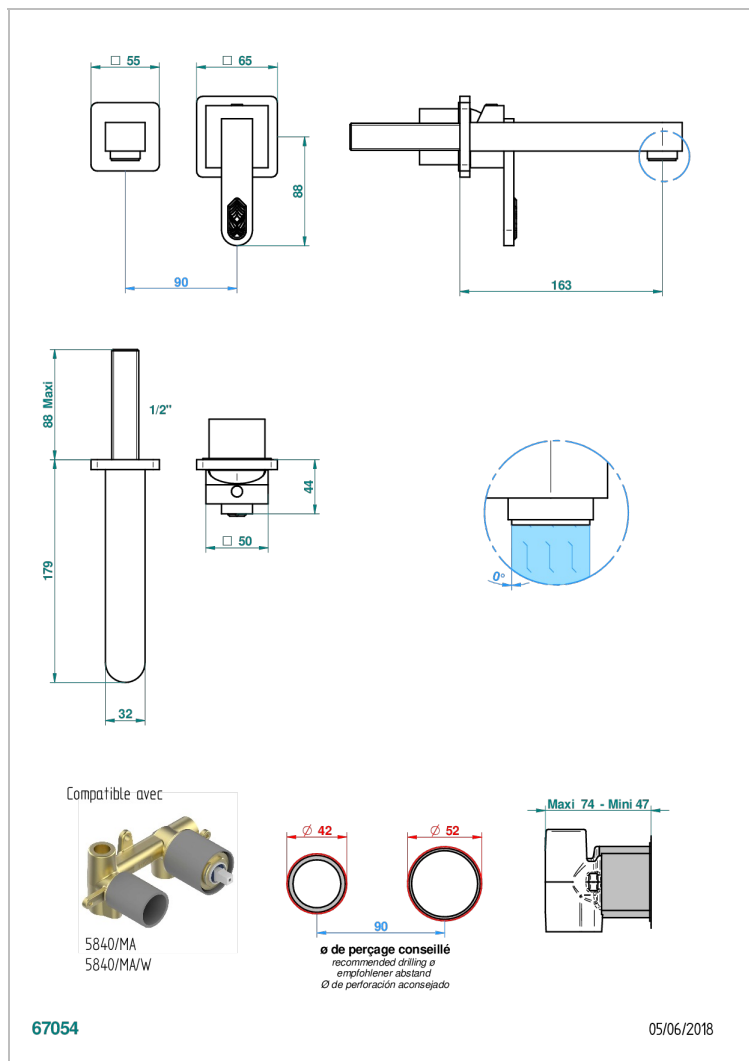

# PROFIL LALIQUE CRISTAL CLARO

A6G-6541B

THG<sup>®</sup>  
PARIS

Trim only for Built-in basin mixer with spout (two x 1/2" inlets and one 1/2" outlet), without waste

## CARACTERÍSTICAS

- Profil Laliqie cristal claro
- Trim only for Built-in basin mixer with spout (two x 1/2" inlets and one 1/2" outlet), without waste

## PRODUCTOS RELACIONADOS

- Ref. G00-5840/MAUS Rough parts for concealed wall-mounted mixer with 1/2" outlet