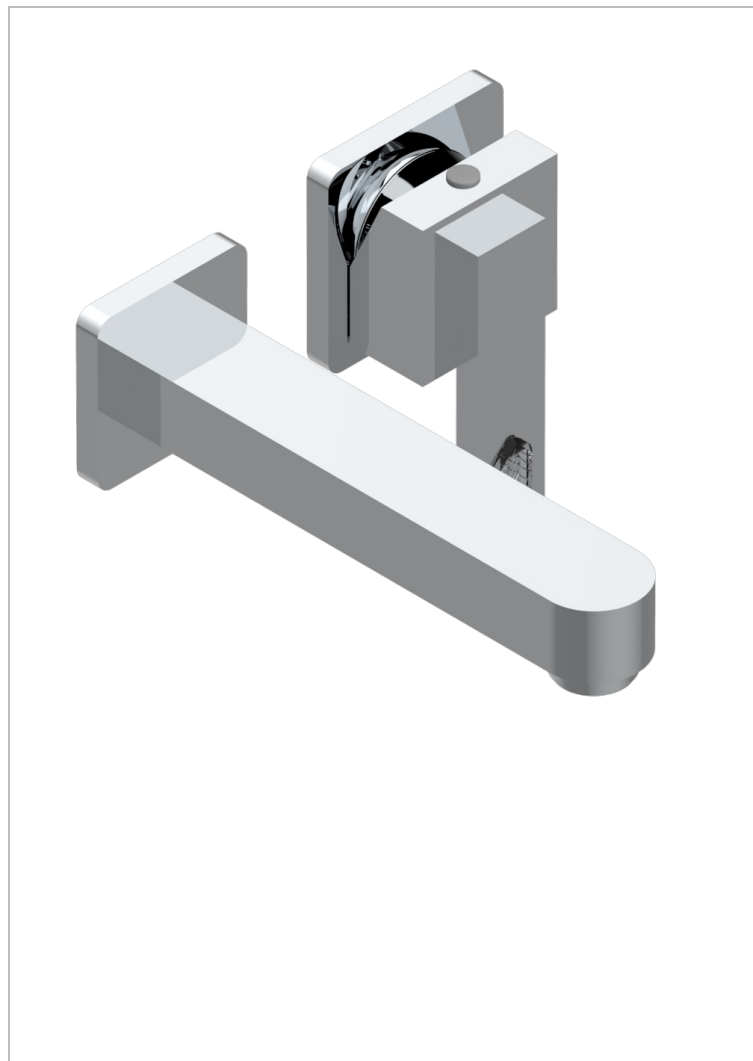

# PROFIL LALIQUE CRISTAL CLARO

A6G-6541B

THG<sup>®</sup>  
PARIS

Trim only for Built-in basin mixer with spout (two x 1/2" inlets and one 1/2" outlet), without waste

## CARACTERÍSTICAS

- Profil Laliqie cristal claro
- Trim only for Built-in basin mixer with spout (two x 1/2" inlets and one 1/2" outlet), without waste

## PRODUCTOS RELACIONADOS

- Ref. G00-5840/MAUS Rough parts for concealed wall-mounted mixer with 1/2" outlet