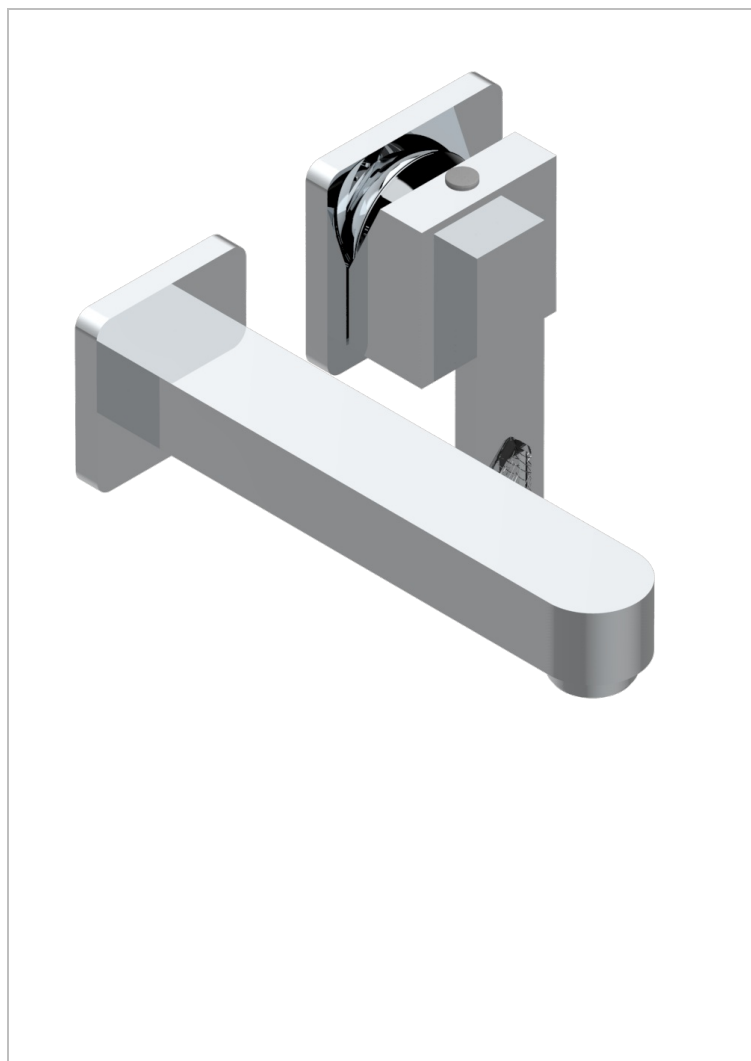

PROFIL LALIQUE CLEAR CRYSTAL

A6G-6541B

Trim only for Built-in basin mixer with spout (two x 1/2" inlets and one 1/2" outlet), without waste

CHARACTERISTIC

- Profil Laliq Clear crystal
- Trim only for Built-in basin mixer with spout (two x 1/2" inlets and one 1/2" outlet), without waste

RELATED SKU'S

- Ref. G00-5840/MAUS Rough parts for concealed wall-mounted mixer with 1/2" outlet

AVAILABLE FINITIONS

Black ceram - D30
Blush PVD - H62
Brass color PVD - H49
Brown bronze color PVD - F33
Chrome polished - A02
Chrome polished / gold polished - G02