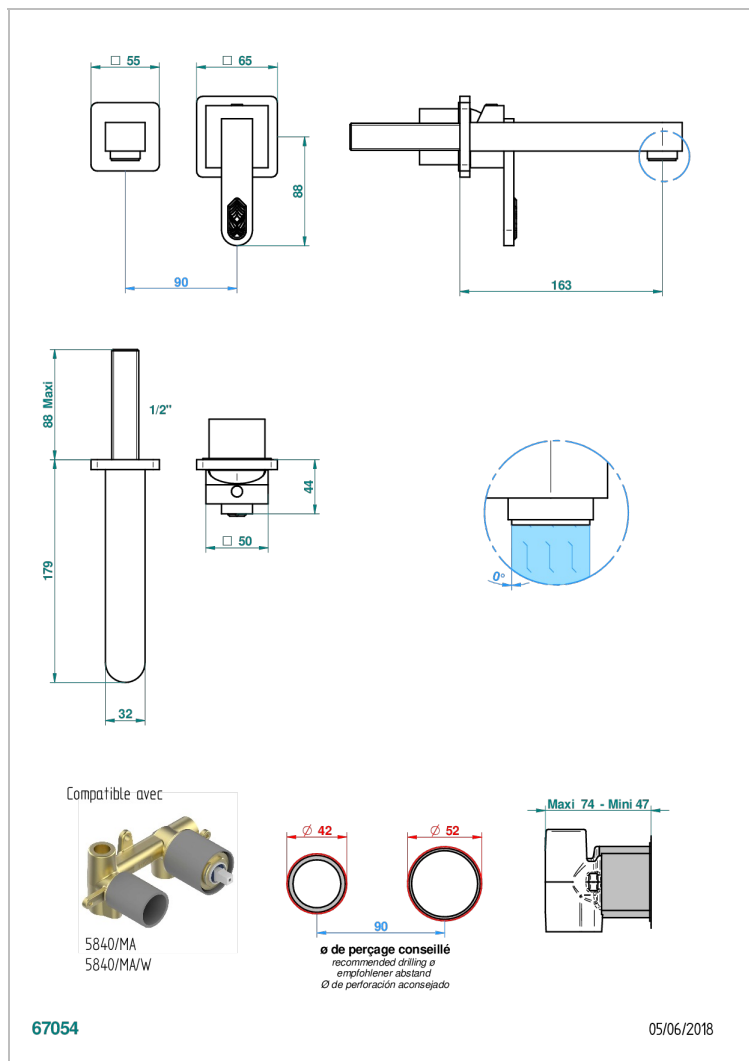

PROFIL LALIQUE CLEAR CRYSTAL

A6G-6541B

Trim only for Built-in basin mixer with spout (two x 1/2" inlets and one 1/2" outlet), without waste

CHARACTERISTIC

- Profil Laliq Clear crystal
- Trim only for Built-in basin mixer with spout (two x 1/2" inlets and one 1/2" outlet), without waste

RELATED SKU'S

- Ref. G00-5840/MAUS Rough parts for concealed wall-mounted mixer with 1/2" outlet

AVAILABLE FINITIONS

Black ceram - D30
Blush PVD - H62
Brass color PVD - H49
Brown bronze color PVD - F33
Chrome polished - A02
Chrome polished / gold polished - G02