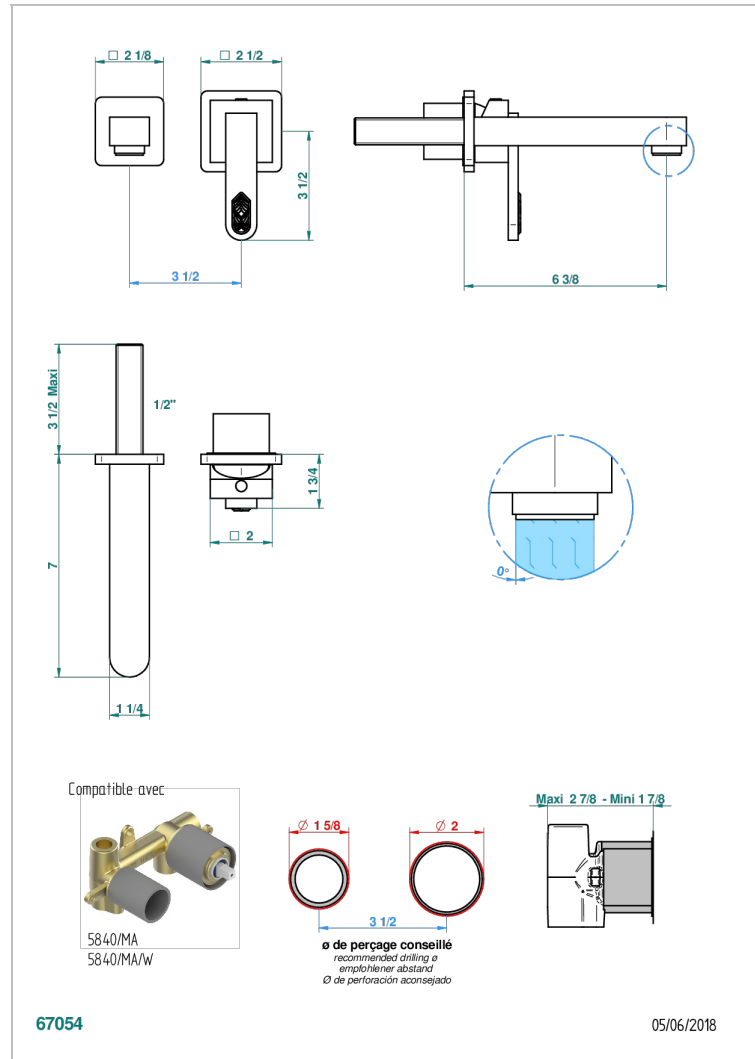

PROFIL LALIQUE CRISTAL CLARO

A6G-6541B

THG[®]
PARIS

Trim only for Built-in basin mixer with spout (two x 1/2" inlets and one 1/2" outlet), without waste

CARACTERÍSTICAS

- Profil Laliqie cristal claro
- Trim only for Built-in basin mixer with spout (two x 1/2" inlets and one 1/2" outlet), without waste

PRODUCTOS RELACIONADOS

- Ref. G00-5840/MAUS Rough parts for concealed wall-mounted mixer with 1/2" outlet

ACABADOS DISPONIBLES

Bronce claro - D01
Cerámica negra mate - D30
Cobre viejo mate - H07
Cromo - A02
Cromo / dorado - G02
Cromo mate - C02