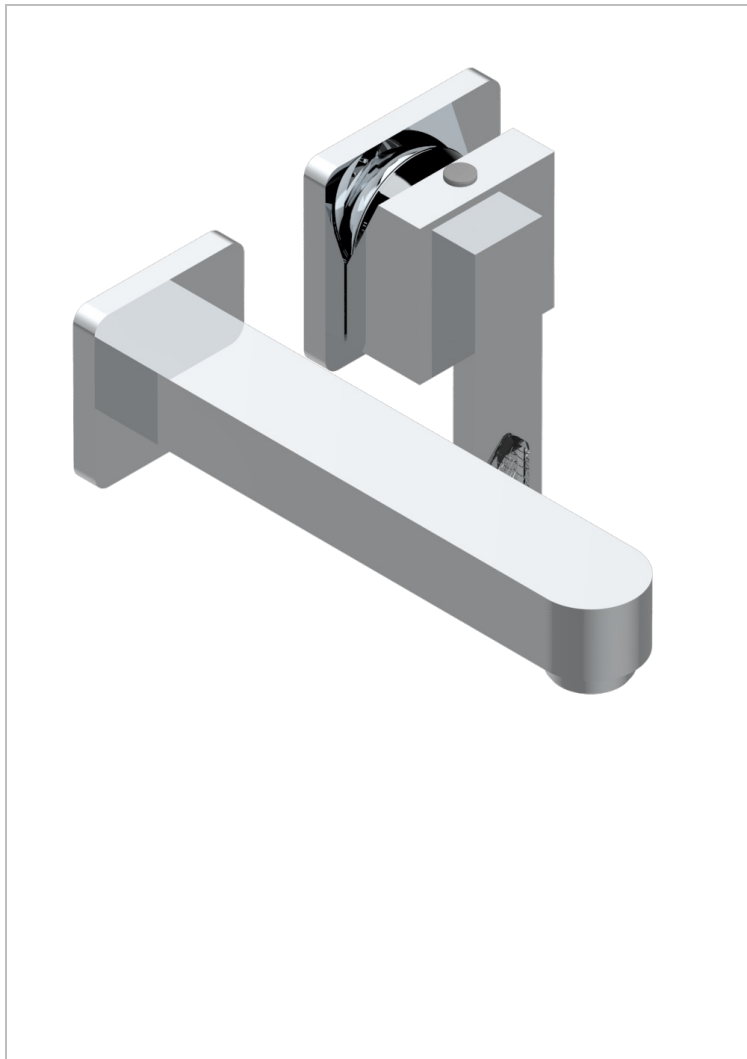

PROFIL LALIQUE CRISTAL CLARO

A6G-6541B

THG[®]
PARIS

Trim only for Built-in basin mixer with spout (two x 1/2" inlets and one 1/2" outlet), without waste

CARACTERÍSTICAS

- Profil Laliqie cristal claro
- Trim only for Built-in basin mixer with spout (two x 1/2" inlets and one 1/2" outlet), without waste

PRODUCTOS RELACIONADOS

- Ref. G00-5840/MAUS Rough parts for concealed wall-mounted mixer with 1/2" outlet

ACABADOS DISPONIBLES

Bronce claro - D01
Cerámica negra mate - D30
Cobre viejo mate - H07
Cromo - A02
Cromo / dorado - G02
Cromo mate - C02

Dorado - F01
Dorado mate - F07
Dorado pálido - F30
Dorado pálido mate (sin barniz) - F31
Níquel - B01
Níquel mate - C01

Níquel viejo - H28
Pvd blush - H62
Pvd blush mate - H60
Pvd color latón - H49
Pvd color latón mate - H50
Pvd color níquel - H55