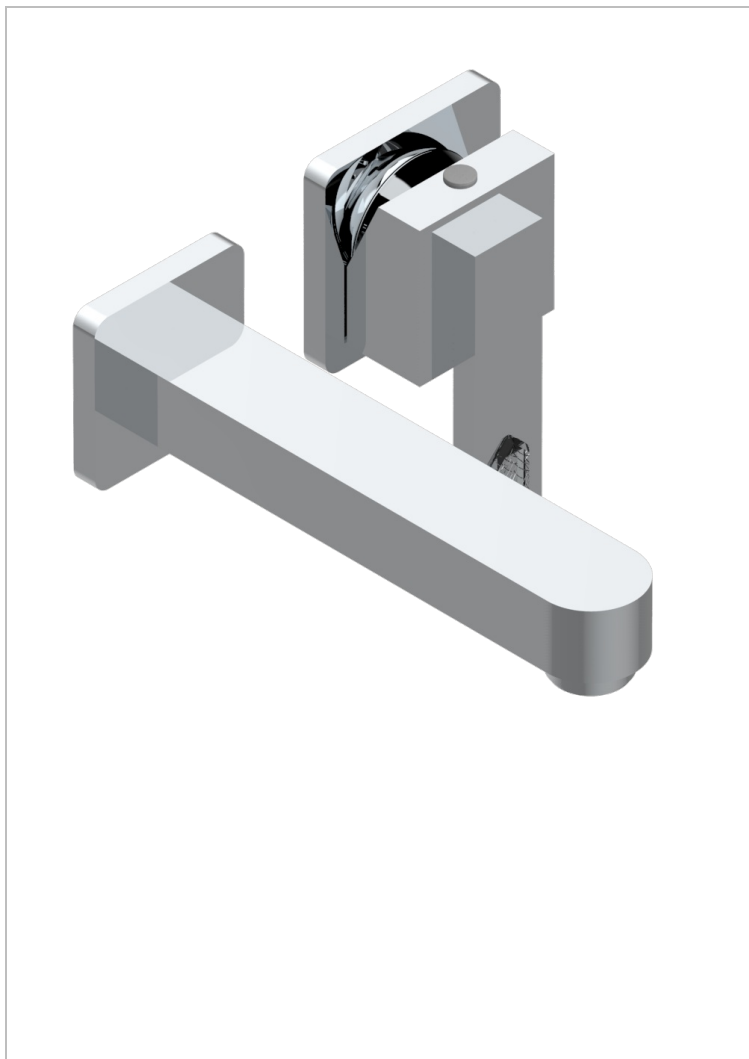

PROFIL LALIQUE CLEAR CRYSTAL

A6G-6541B

Trim only for Built-in basin mixer with spout (two x 1/2" inlets and one 1/2" outlet), without waste

CHARACTERISTIC

- Profil Laliq Clear crystal
- Trim only for Built-in basin mixer with spout (two x 1/2" inlets and one 1/2" outlet), without waste

RELATED SKU'S

- Ref. G00-5840/MAUS Rough parts for concealed wall-mounted mixer with 1/2" outlet

AVAILABLE FINITIONS

Black ceram - D30
Blush PVD - H62
Brass color PVD - H49
Brown bronze color PVD - F33
Chrome polished - A02
Chrome polished / gold polished - G02

Copper antique matt, coated - H07
Gold color PVD - H52
Gold mat - F07
Gold polished - F01
Graphite PVD - H64
Light coated bronze - D01

Matt Umber PVD - H67
Matt blush PVD - H60
Matt brass color PVD - H50
Matt brown bronze color PVD - F34
Matt chrome (American satin) - C02
Matt gold color PVD - H53