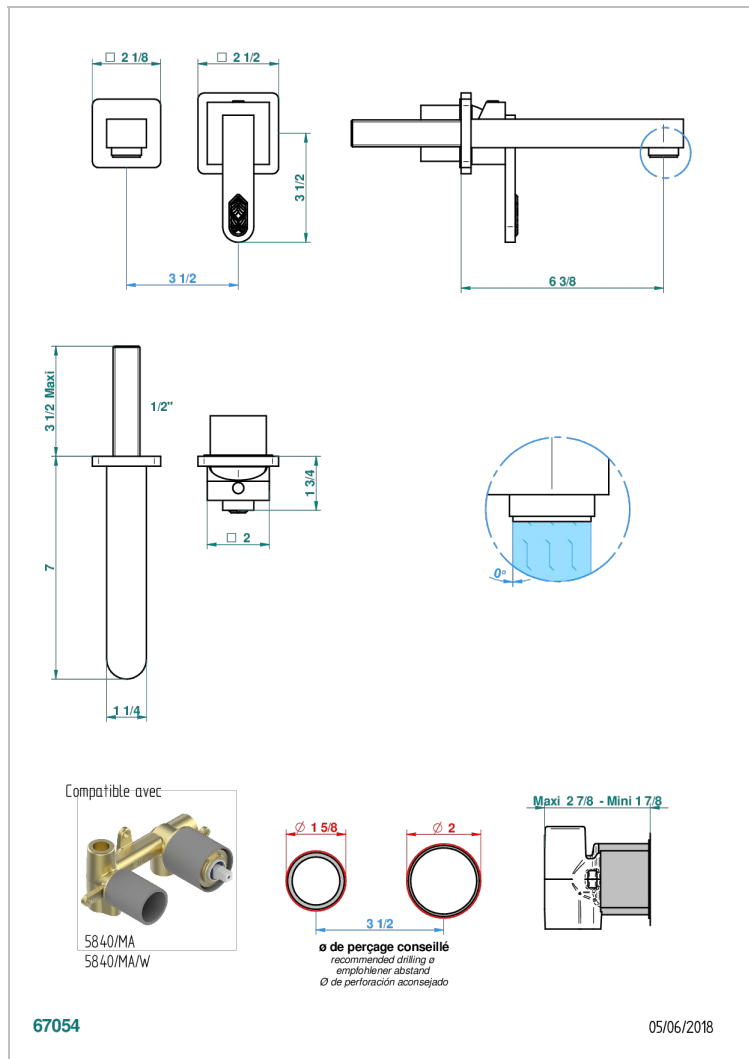

PROFIL LALIQUE CLEAR CRYSTAL

A6G-6541B

Trim only for Built-in basin mixer with spout (two x 1/2" inlets and one 1/2" outlet), without waste

CHARACTERISTIC

- Profil Laliq Clear crystal
- Trim only for Built-in basin mixer with spout (two x 1/2" inlets and one 1/2" outlet), without waste

RELATED SKU'S

- Ref. G00-5840/MAUS Rough parts for concealed wall-mounted mixer with 1/2" outlet

AVAILABLE FINITIONS

Black ceram - D30
Blush PVD - H62
Brass color PVD - H49
Brown bronze color PVD - F33
Chrome polished - A02
Chrome polished / gold polished - G02