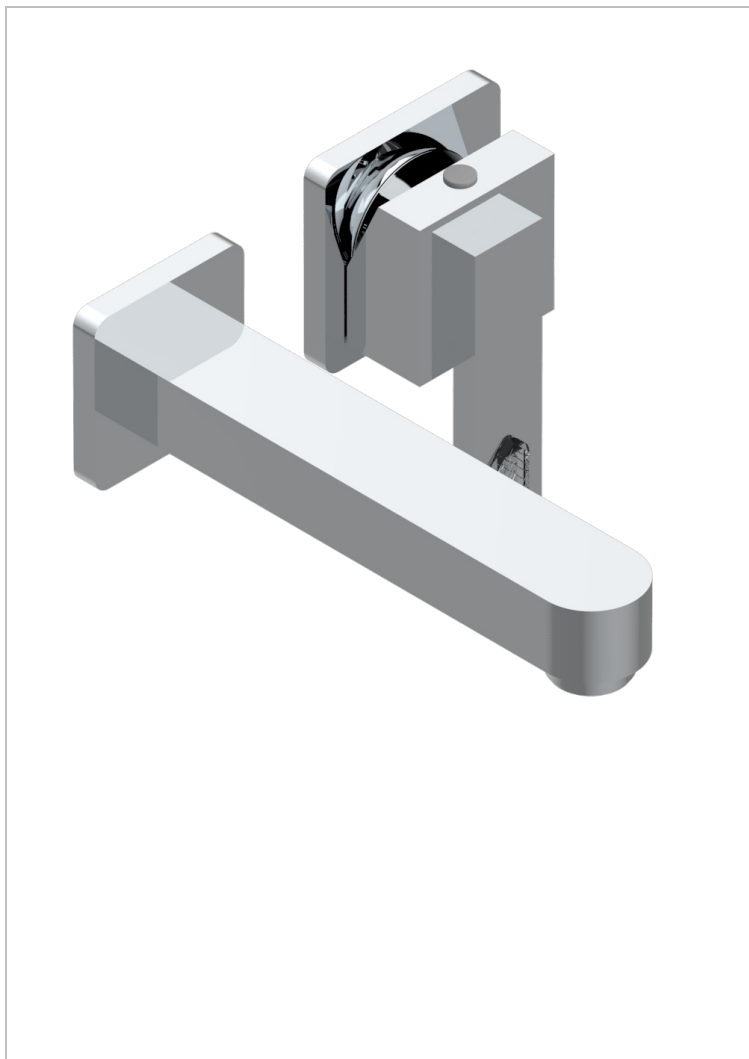

PROFIL LALIQUE CLEAR CRYSTAL

A6G-6541B

Trim only for Built-in basin mixer with spout (two x 1/2" inlets and one 1/2" outlet), without waste

CHARACTERISTIC

- Profil Laliq Clear crystal
- Trim only for Built-in basin mixer with spout (two x 1/2" inlets and one 1/2" outlet), without waste

RELATED SKU'S

- Ref. G00-5840/MA/W Rough parts for concealed wall-mounted mixer with 1/2" outlet, for WC douche - WRAS approved

AVAILABLE FINITIONS

Antique nickel - H28
Black ceram - D30
Blush PVD - H62
Brass color PVD - H49
Brown bronze color PVD - F33
Gold color PVD - H52

Nickel color PVD - H55
Polished chrome (color finish) - A02
Polished chrome / Polished gold (color finish) - G02
Polished gold (color finish) - F01
Polished nickel - B01
Soft gold - F30

Soft matt gold - F31
Umber PVD - H66
Varnished matt antique red copper (color finish) - H07