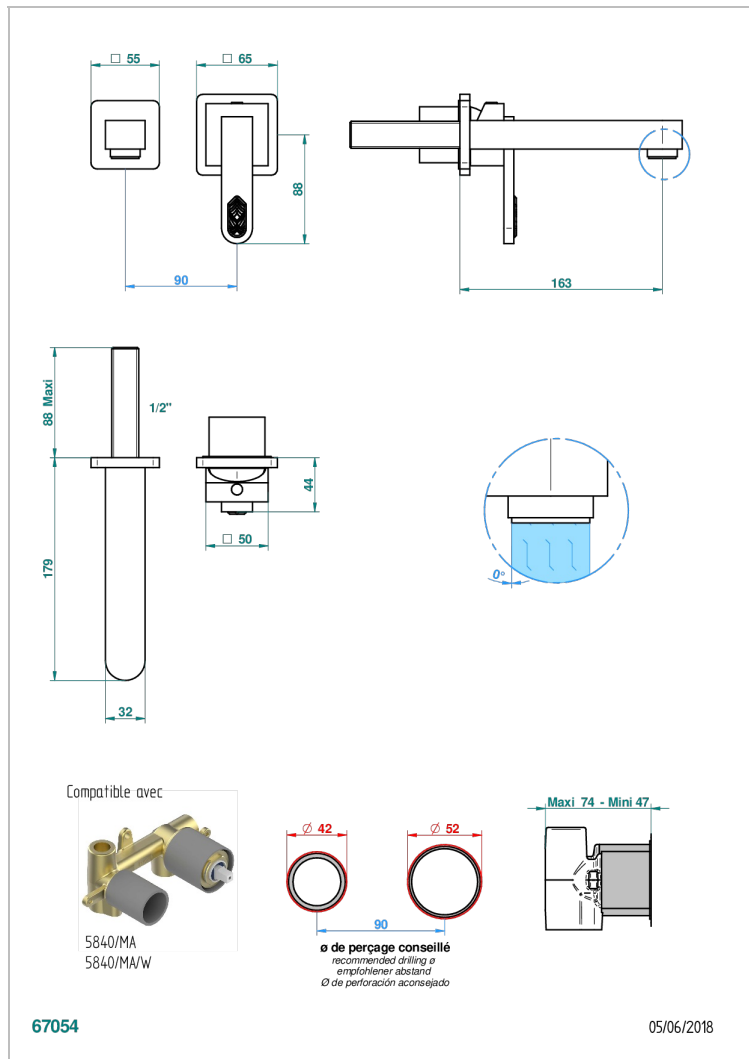

PROFIL LALIQUE CLEAR CRYSTAL

A6G-6541B

Trim only for Built-in basin mixer with spout (two x 1/2" inlets and one 1/2" outlet), without waste

CHARACTERISTIC

- Profil Laliq Clear crystal
- Trim only for Built-in basin mixer with spout (two x 1/2" inlets and one 1/2" outlet), without waste

RELATED SKU'S

- Ref. G00-5840/MA/W Rough parts for concealed wall-mounted mixer with 1/2" outlet, for WC douche - WRAS approved

AVAILABLE FINITIONS

Antique nickel - H28
Black ceram - D30
Blush PVD - H62
Brass color PVD - H49
Brown bronze color PVD - F33
Gold color PVD - H52