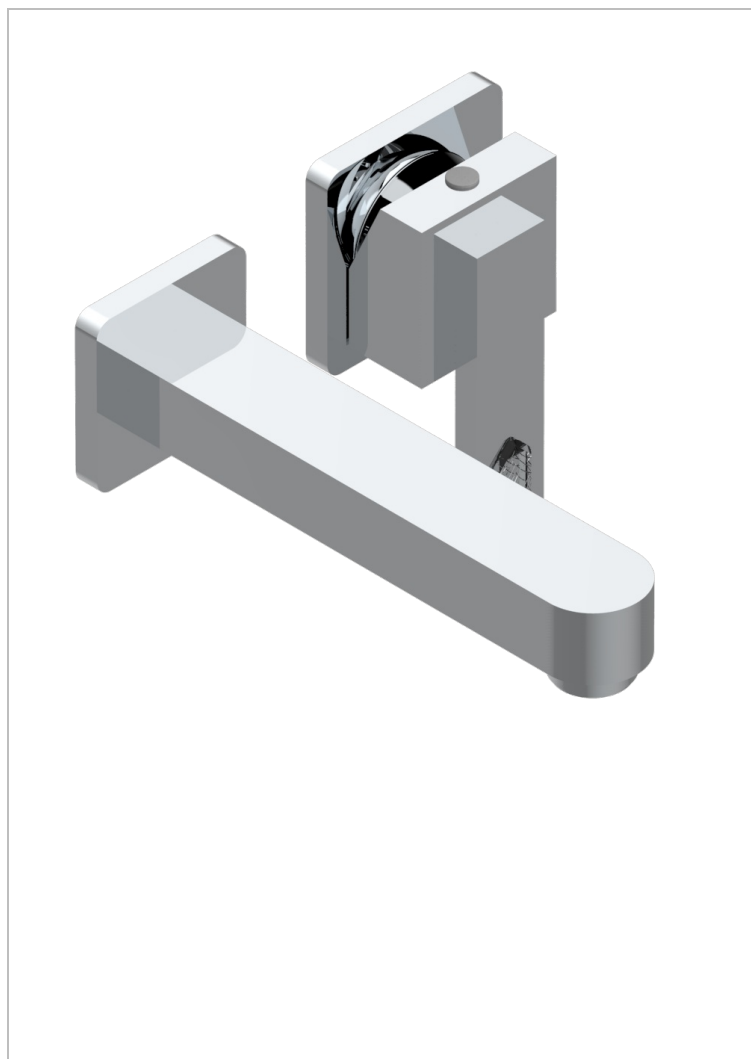

PROFIL LALIQUE CLEAR CRYSTAL

A6G-6541B

Trim only for Built-in basin mixer with spout (two x 1/2" inlets and one 1/2" outlet), without waste

CHARACTERISTIC

- Profil Laliq Clear crystal
- Trim only for Built-in basin mixer with spout (two x 1/2" inlets and one 1/2" outlet), without waste

RELATED SKU'S

- Ref. G00-5840/MA/W Rough parts for concealed wall-mounted mixer with 1/2" outlet, for WC douche - WRAS approved

AVAILABLE FINITIONS

Antique nickel - H28
Black ceram - D30
Blush PVD - H62
Brass color PVD - H49
Brown bronze color PVD - F33
Gold color PVD - H52

Nickel color PVD - H55
Polished chrome (color finish) - A02
Polished chrome / Polished gold (color finish) - G02
Polished gold (color finish) - F01
Polished nickel - B01
Soft gold - F30

Soft matt gold - F31
Umber PVD - H66
Varnished matt antique red copper (color finish) - H07