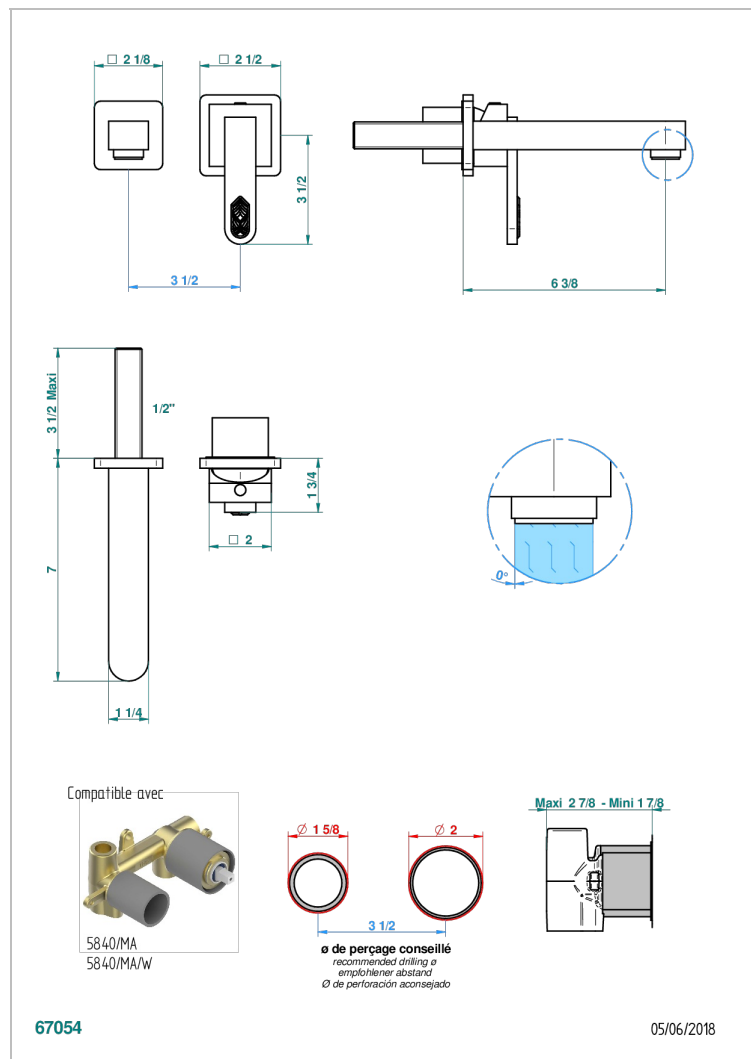

PROFIL LALIQUE CLEAR CRYSTAL

A6G-6541B

Trim only for Built-in basin mixer with spout (two x 1/2" inlets and one 1/2" outlet), without waste

CHARACTERISTIC

- Profil Laliq Clear crystal
- Trim only for Built-in basin mixer with spout (two x 1/2" inlets and one 1/2" outlet), without waste

RELATED SKU'S

- Ref. G00-5840/MA/W Rough parts for concealed wall-mounted mixer with 1/2" outlet, for WC douche - WRAS approved

AVAILABLE FINITIONS

Antique nickel - H28
Black ceram - D30
Blush PVD - H62
Brass color PVD - H49
Brown bronze color PVD - F33
Gold color PVD - H52