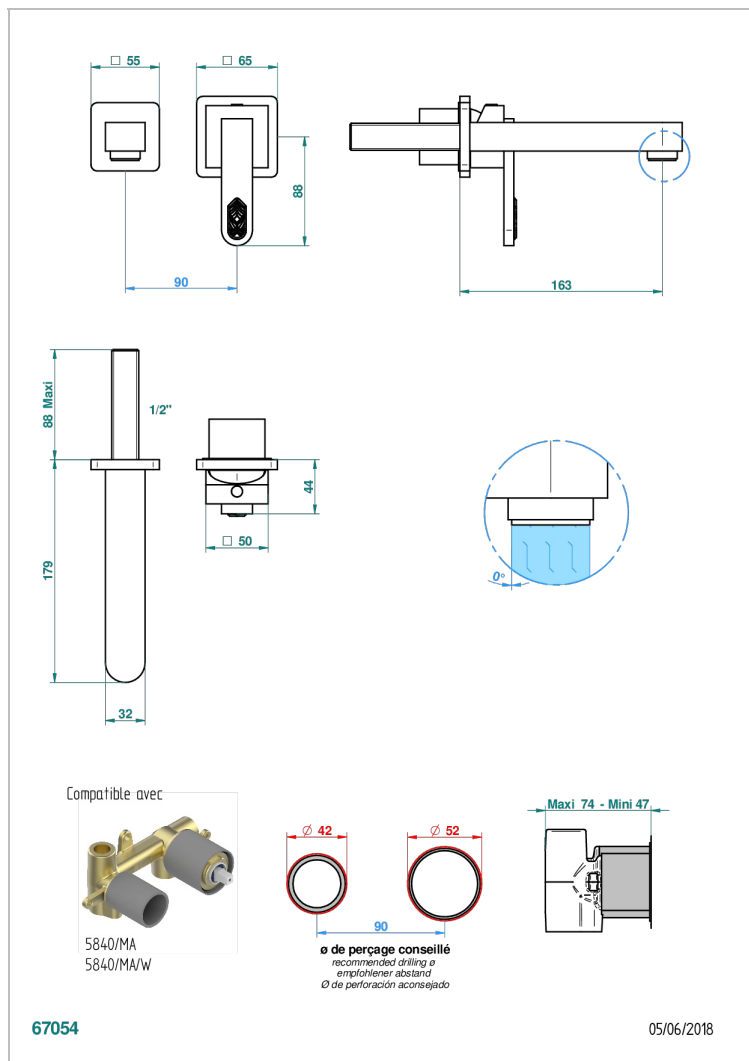

PROFIL LALIQUE CLEAR CRYSTAL

A6G-6541B

Trim only for Built-in basin mixer with spout (two x 1/2" inlets and one 1/2" outlet), without waste

CHARACTERISTIC

- Profil Laliq Clear crystal
- Trim only for Built-in basin mixer with spout (two x 1/2" inlets and one 1/2" outlet), without waste

RELATED SKU'S

- Ref. G00-5840/MA Rough parts for concealed wall-mounted mixer with 1/2" outlet

AVAILABLE FINITIONS

Antique nickel - H28
Black ceram - D30
Blush PVD - H62
Brass color PVD - H49
Brown bronze color PVD - F33
Gold color PVD - H52