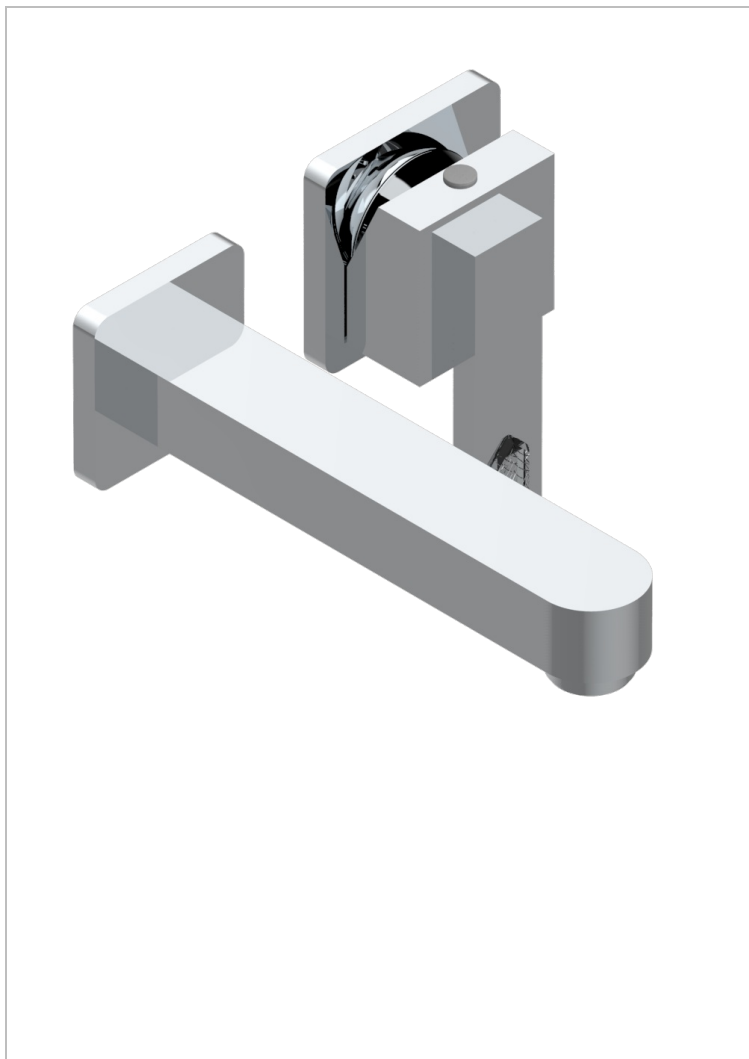

PROFIL LALIQUE CLEAR CRYSTAL

A6G-6541B

Trim only for Built-in basin mixer with spout (two x 1/2" inlets and one 1/2" outlet), without waste

CHARACTERISTIC

- Profil Laliq Clear crystal
- Trim only for Built-in basin mixer with spout (two x 1/2" inlets and one 1/2" outlet), without waste

RELATED SKU'S

- Ref. G00-5840/MA Rough parts for concealed wall-mounted mixer with 1/2" outlet

AVAILABLE FINITIONS

Antique nickel - H28
Black ceram - D30
Blush PVD - H62
Brass color PVD - H49
Brown bronze color PVD - F33
Gold color PVD - H52

Nickel color PVD - H55
Polished chrome (color finish) - A02
Polished chrome / Polished gold (color finish) - G02
Polished gold (color finish) - F01
Polished nickel - B01
Soft gold - F30

Soft matt gold - F31
Umber PVD - H66
Varnished matt antique red copper (color finish) - H07