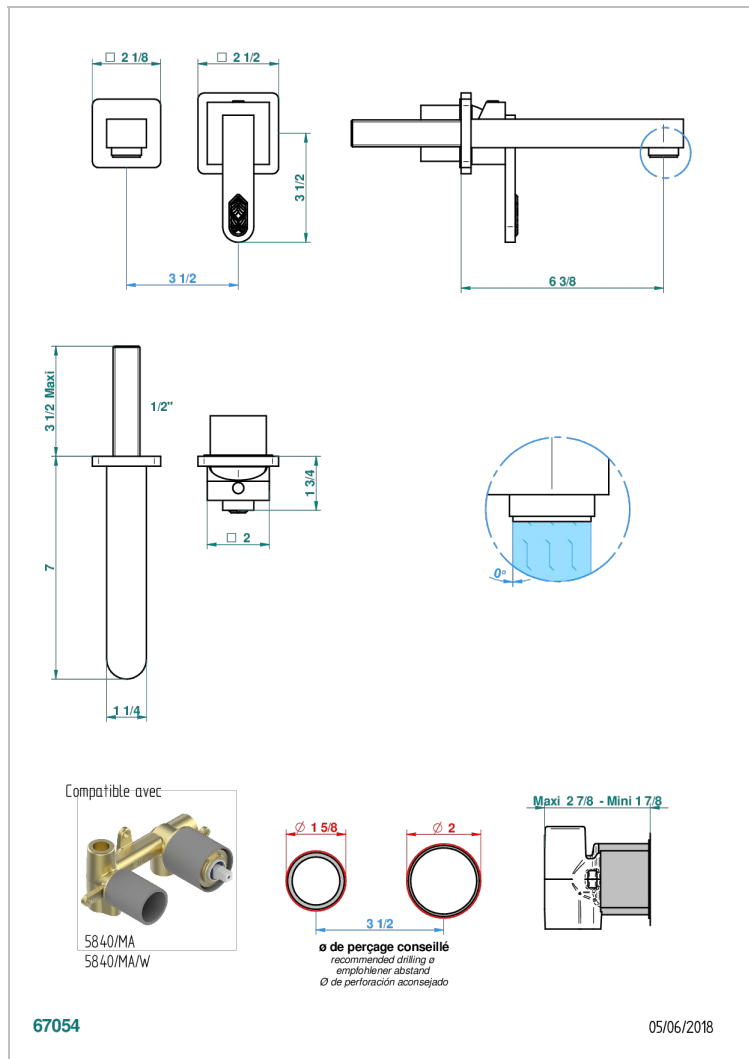

PROFIL LALIQUE CLEAR CRYSTAL

A6G-6541B

Trim only for Built-in basin mixer with spout (two x 1/2" inlets and one 1/2" outlet), without waste

CHARACTERISTIC

- Profil Laliq Clear crystal
- Trim only for Built-in basin mixer with spout (two x 1/2" inlets and one 1/2" outlet), without waste

RELATED SKU'S

- Ref. G00-5840/MA Rough parts for concealed wall-mounted mixer with 1/2" outlet

AVAILABLE FINITIONS

Antique nickel - H28
Black ceram - D30
Blush PVD - H62
Brass color PVD - H49
Brown bronze color PVD - F33
Gold color PVD - H52