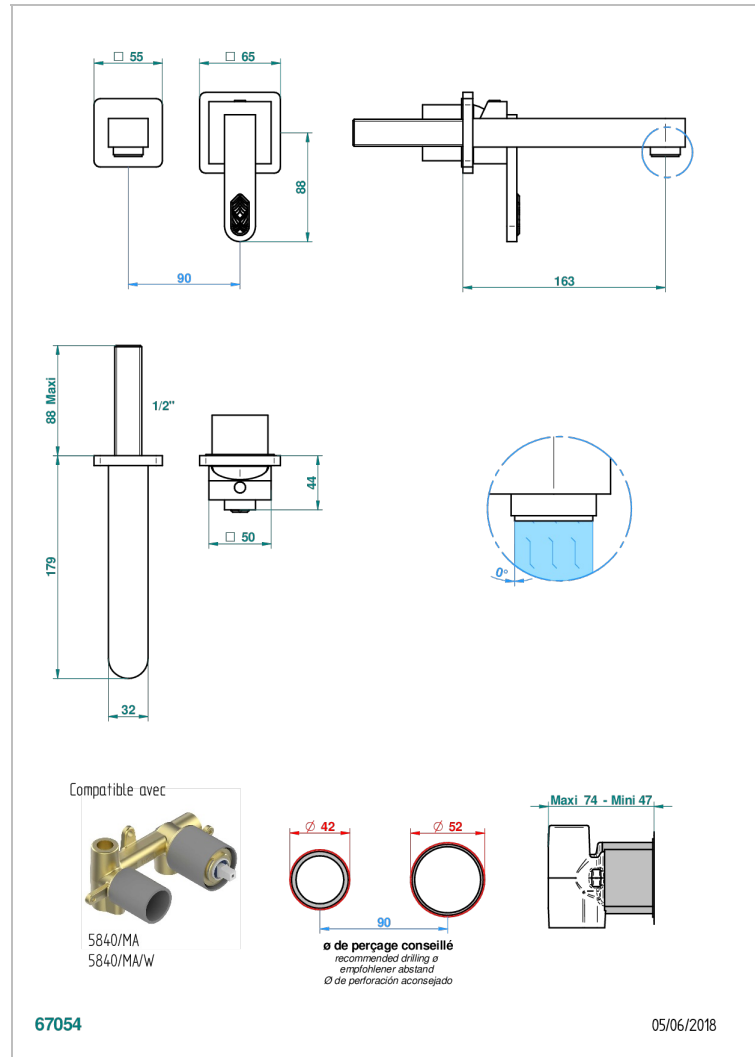

PROFIL LALIQUE CRISTAL CLARO

A6G-6541B

THG[®]
PARIS

Trim only for Built-in basin mixer with spout (two x 1/2" inlets and one 1/2" outlet), without waste

CARACTERÍSTICAS

- Profil Laliqie cristal claro
- Trim only for Built-in basin mixer with spout (two x 1/2" inlets and one 1/2" outlet), without waste

PRODUCTOS RELACIONADOS

- Ref. G00-5840/MA Parte empotrada para mezclador mural con salida hembra 1/2

ACABADOS DISPONIBLES

Bronce claro - D01
Cerámica negra mate - D30
Cobre viejo mate - H07
Cromo - A02
Cromo / dorado - G02
Cromo mate - C02