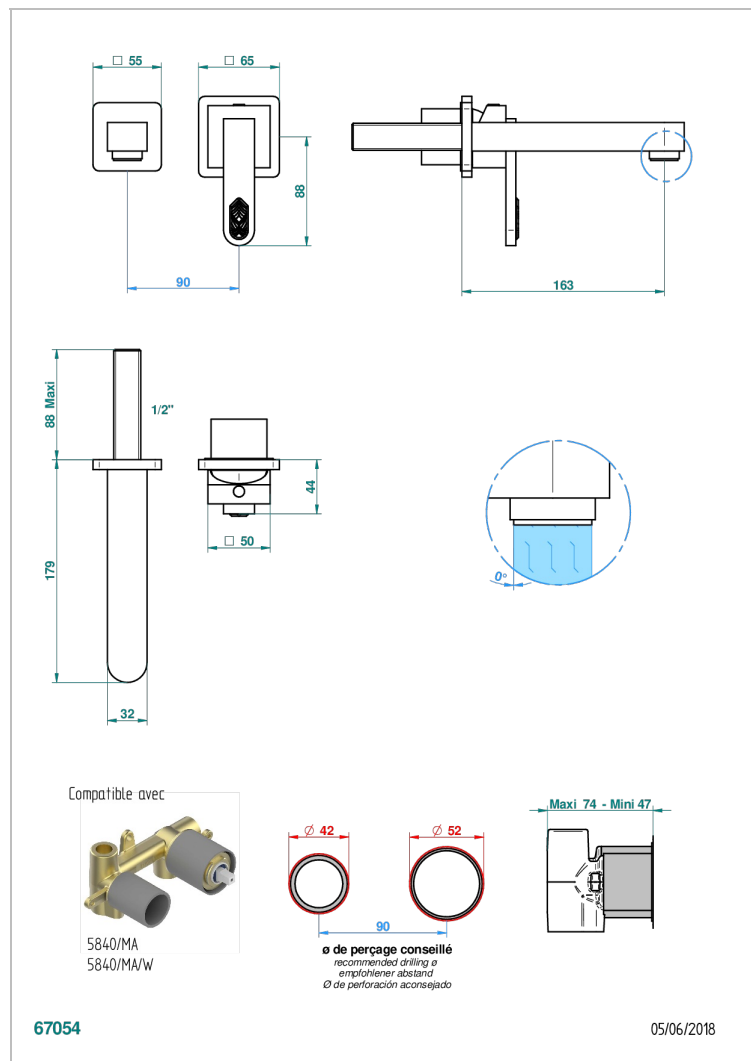

PROFIL LALIQUE CLEAR CRYSTAL

A6G-6541B

Trim only for Built-in basin mixer with spout (two x 1/2" inlets and one 1/2" outlet), without waste

CHARACTERISTIC

- Profil Laliq Clear crystal
- Trim only for Built-in basin mixer with spout (two x 1/2" inlets and one 1/2" outlet), without waste

RELATED SKU'S

- Ref. G00-5840/MA Rough parts for concealed wall-mounted mixer with 1/2" outlet

AVAILABLE FINITIONS

Antique nickel - H28
Black ceram - D30
Blush PVD - H62
Brass color PVD - H49
Brown bronze color PVD - F33
Gold color PVD - H52