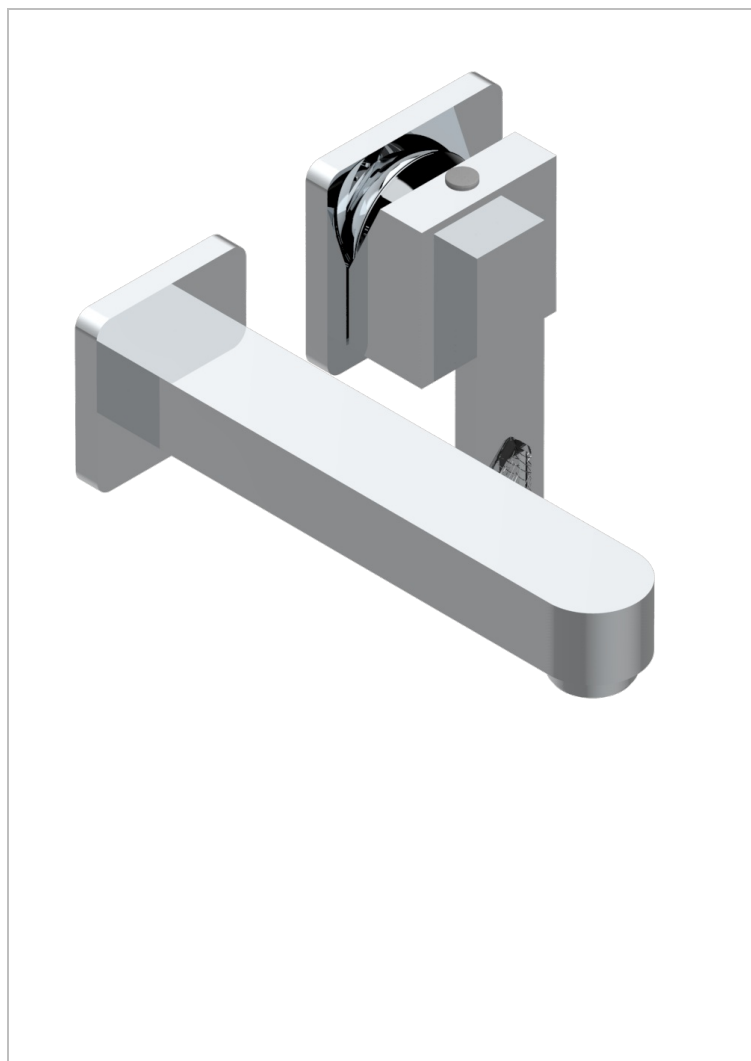

PROFIL LALIQUE CLEAR CRYSTAL

A6G-6541B

Trim only for Built-in basin mixer with spout (two x 1/2" inlets and one 1/2" outlet), without waste

CHARACTERISTIC

- Profil Laliq Clear crystal
- Trim only for Built-in basin mixer with spout (two x 1/2" inlets and one 1/2" outlet), without waste

RELATED SKU'S

- Ref. G00-5840/MA Rough parts for concealed wall-mounted mixer with 1/2" outlet

AVAILABLE FINITIONS

Antique nickel - H28
Black ceram - D30
Blush PVD - H62
Brass color PVD - H49
Brown bronze color PVD - F33
Gold color PVD - H52

Nickel color PVD - H55
Polished chrome (color finish) - A02
Polished chrome / Polished gold (color finish) - G02
Polished gold (color finish) - F01
Polished nickel - B01
Soft gold - F30

Soft matt gold - F31
Umber PVD - H66
Varnished matt antique red copper (color finish) - H07