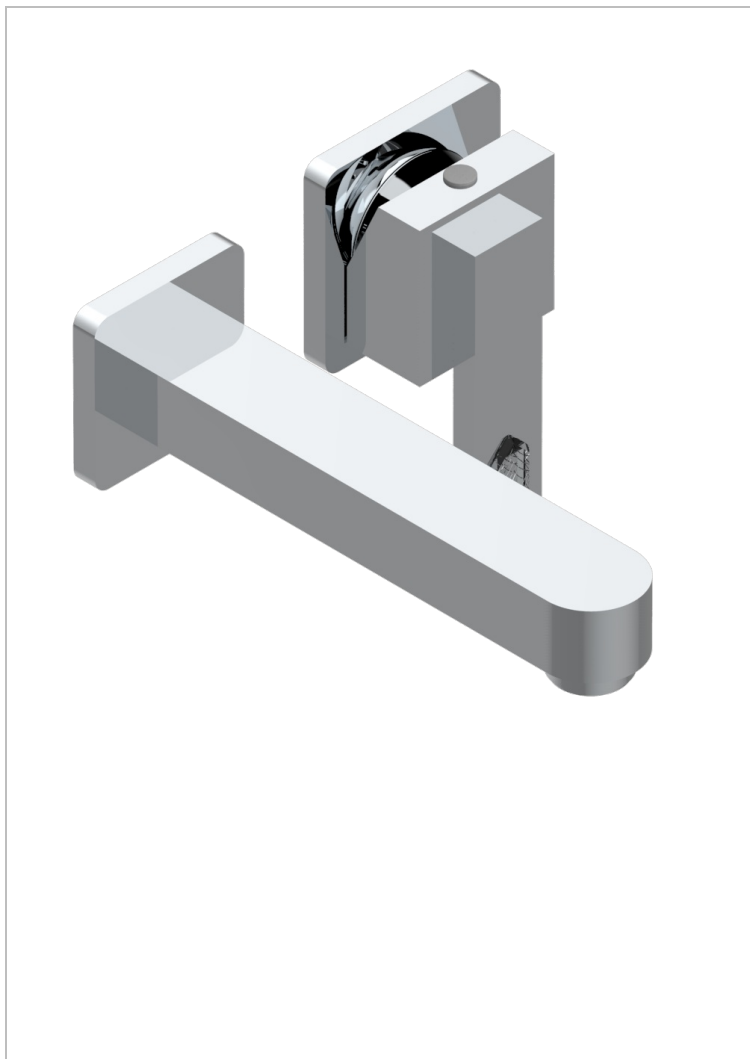

PROFIL LALIQUE CLEAR CRYSTAL

A6G-6541B

Trim only for Built-in basin mixer with spout (two x 1/2" inlets and one 1/2" outlet), without waste

特色

- Profil Laliq Clear crystal
- Trim only for Built-in basin mixer with spout (two x 1/2" inlets and one 1/2" outlet), without waste

相关的SKU

- Ref. G00-5840/MA 卫浴套装，含：入墙式弯管出水管，1米25强化软管，触控式花洒和托勾，美国标准

可选饰面

Black ceram - D30
Blush PVD - H62
Graphite PVD - H64
Matt Umber PVD - H67
Matt blush PVD - H60
Matt graphite PVD - H65

PVD哑光棕铜 - F34
PVD哑光金 - H53
PVD哑光铜 - H50
PVD哑光镍 - H56
PVD抛光铜 - H49
PVD棕铜 - F33