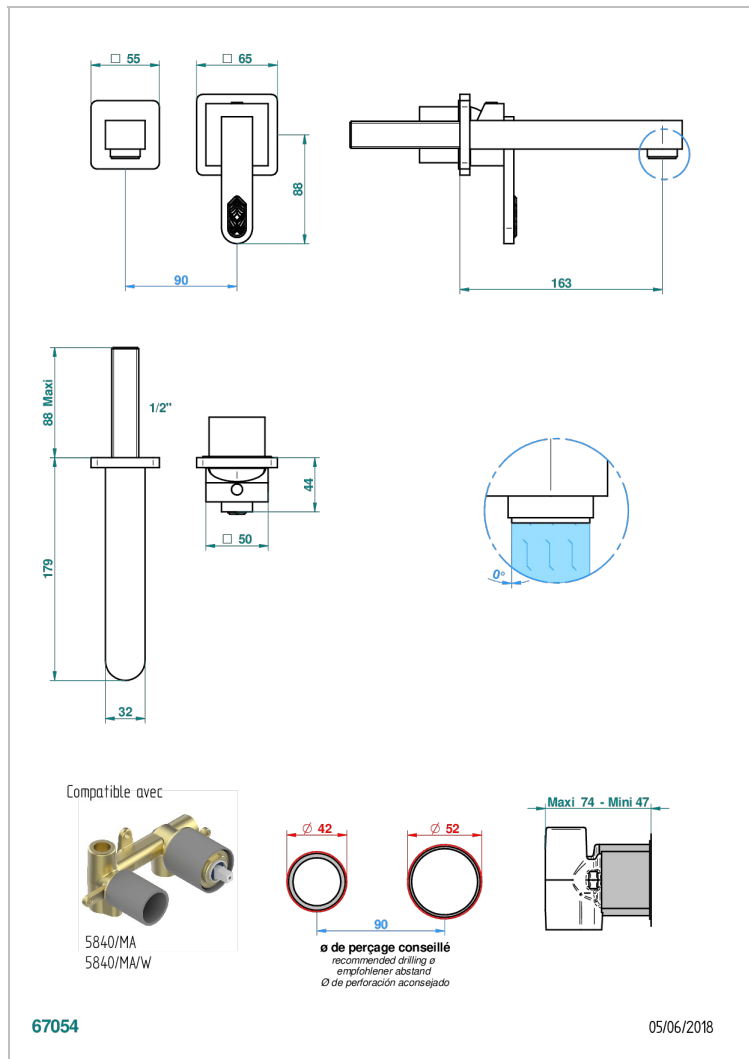

PROFIL LALIQUE CLEAR CRYSTAL

A6G-6541B

Trim only for Built-in basin mixer with spout (two x 1/2" inlets and one 1/2" outlet), without waste

特色

- Profil Laliq Clear crystal
- Trim only for Built-in basin mixer with spout (two x 1/2" inlets and one 1/2" outlet), without waste

相关的SKU

- Ref. G00-5840/MA 卫浴套装，含：入墙式弯管出水管，1米25强化软管，触控式花洒和托勾，美国标准

可选饰面

Black ceram - D30
Blush PVD - H62
Graphite PVD - H64
Matt Umber PVD - H67
Matt blush PVD - H60
Matt graphite PVD - H65

PVD哑光棕铜 - F34
PVD哑光金 - H53
PVD哑光铜 - H50
PVD哑光镍 - H56
PVD抛光铜 - H49
PVD棕铜 - F33