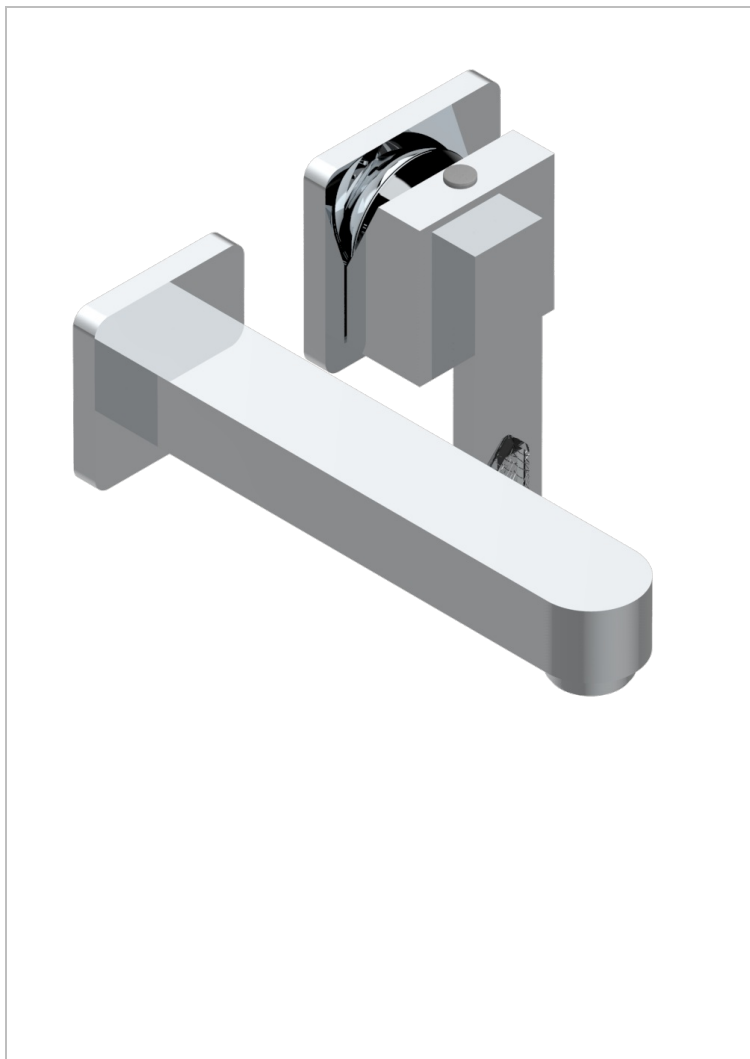

PROFIL LALIQUE CLEAR CRYSTAL

A6G-6541B

Trim only for Built-in basin mixer with spout (two x 1/2" inlets and one 1/2" outlet), without waste

CHARACTERISTIC

- Profil LaliQue Clear crystal
- Trim only for Built-in basin mixer with spout (two x 1/2" inlets and one 1/2" outlet), without waste

RELATED SKU'S

- Ref. G00-5840/MA Rough parts for concealed wall-mounted mixer with 1/2" outlet

AVAILABLE FINITIONS

Antique nickel - H28
Black ceram - D30
Blush PVD - H62
Brass color PVD - H49
Brown bronze color PVD - F33
Gold color PVD - H52

Nickel color PVD - H55
Polished chrome (color finish) - A02
Polished chrome / Polished gold (color finish) - G02
Polished gold (color finish) - F01
Polished nickel - B01
Soft gold - F30

Soft matt gold - F31
Umber PVD - H66
Varnished matt antique red copper (color finish) - H07