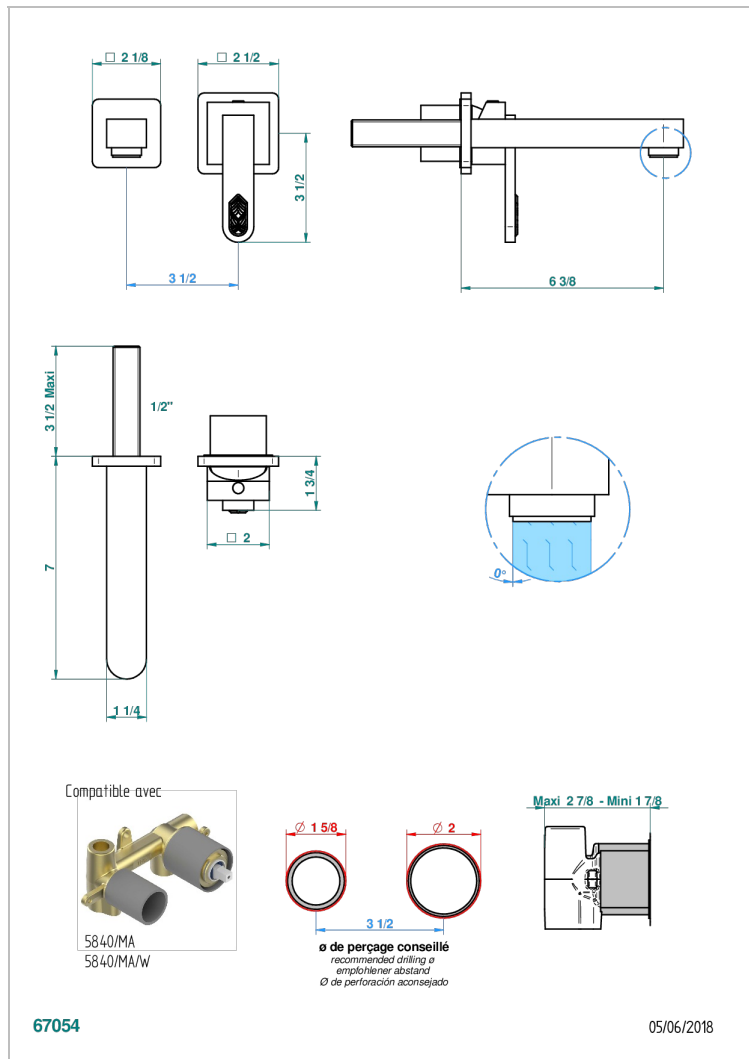

PROFIL LALIQUE CLEAR CRYSTAL

A6G-6541B

Trim only for Built-in basin mixer with spout (two x 1/2" inlets and one 1/2" outlet), without waste

CHARACTERISTIC

- Profil LaliQue Clear crystal
- Trim only for Built-in basin mixer with spout (two x 1/2" inlets and one 1/2" outlet), without waste

RELATED SKU'S

- Ref. G00-5840/MA Rough parts for concealed wall-mounted mixer with 1/2" outlet

AVAILABLE FINITIONS

Antique nickel - H28
Black ceram - D30
Blush PVD - H62
Brass color PVD - H49
Brown bronze color PVD - F33
Gold color PVD - H52