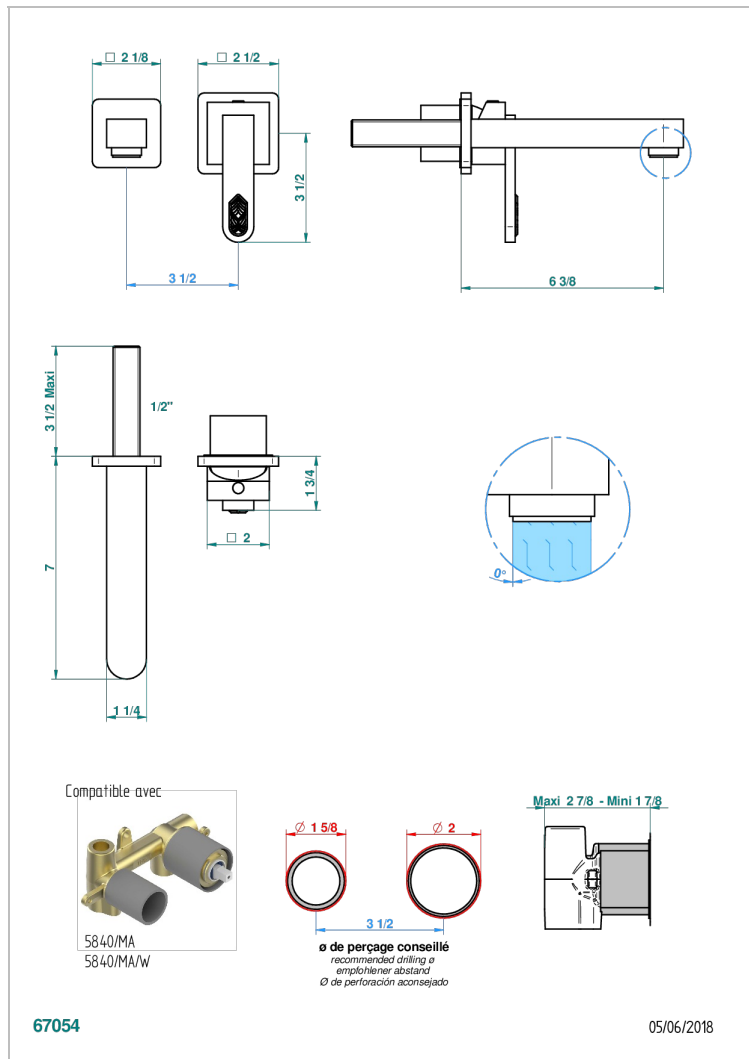

PROFIL LALIQUE CLEAR CRYSTAL

A6G-6541B

Trim only for Built-in basin mixer with spout (two x 1/2" inlets and one 1/2" outlet), without waste

特色

- Profil Laliq Clear crystal
- Trim only for Built-in basin mixer with spout (two x 1/2" inlets and one 1/2" outlet), without waste

相关的SKU

- Ref. G00-5840/MA 卫浴套装，含：入墙式弯管出水管，1米25强化软管，触控式花洒和托勾，美国标准

可选饰面

Black ceram - D30
Blush PVD - H62
Graphite PVD - H64
Matt Umber PVD - H67
Matt blush PVD - H60
Matt graphite PVD - H65

PVD哑光棕铜 - F34
PVD哑光金 - H53
PVD哑光铜 - H50
PVD哑光镍 - H56
PVD抛光铜 - H49
PVD棕铜 - F33