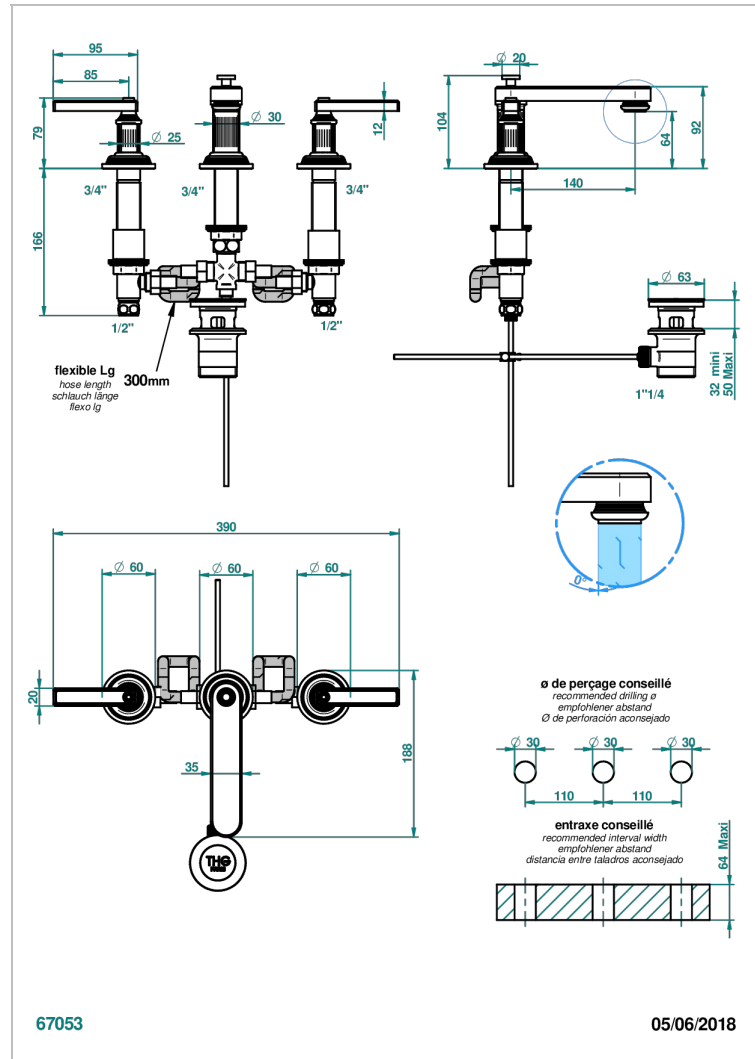

GRAND CENTRAL WHITE ONYX WITH LEVER HANDLES

U9S-151M/W

Rim mounted 3-hole basin mixer with waste for marble - WRAS approved

CHARACTERISTIC

- WRAS : 240402020

STANDARDS

AVAILABLE FINITIONS

Antique nickel - H28
Black ceram - D30
Blush PVD - H62
Brass color PVD - H49
Brown bronze color PVD - F33
Gold color PVD - H52