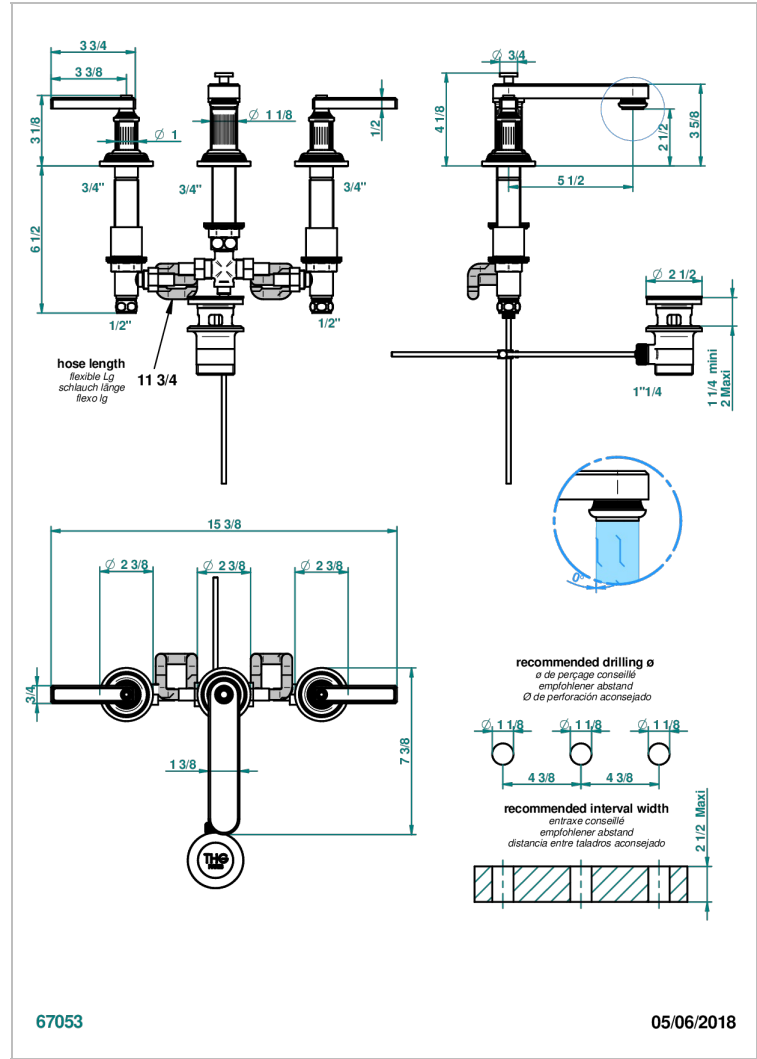

GRAND CENTRAL WHITE ONYX WITH LEVER HANDLES

U9S-151M/W

Rim mounted 3-hole basin mixer with waste for marble - WRAS approved

CHARACTERISTIC

- WRAS : 240402020

STANDARDS

AVAILABLE FINITIONS

Antique nickel - H28
Black ceram - D30
Blush PVD - H62
Brass color PVD - H49
Brown bronze color PVD - F33
Gold color PVD - H52