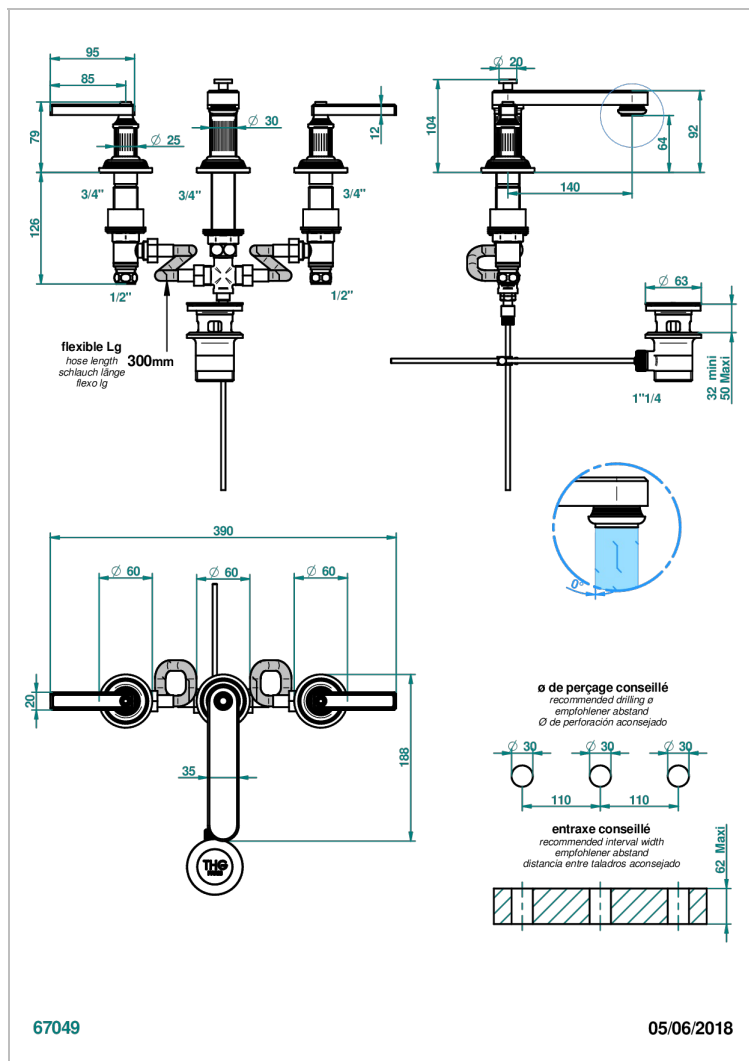

GRAND CENTRAL WHITE ONYX WITH LEVER HANDLES

U9S-151/W

Rim mounted 3-hole basin mixer with waste - WRAS approved

CHARACTERISTIC

- WRAS : 240402020

STANDARDS

AVAILABLE FINITIONS

Antique nickel - H28
Black ceram - D30
Blush PVD - H62
Brass color PVD - H49
Brown bronze color PVD - F33
Gold color PVD - H52