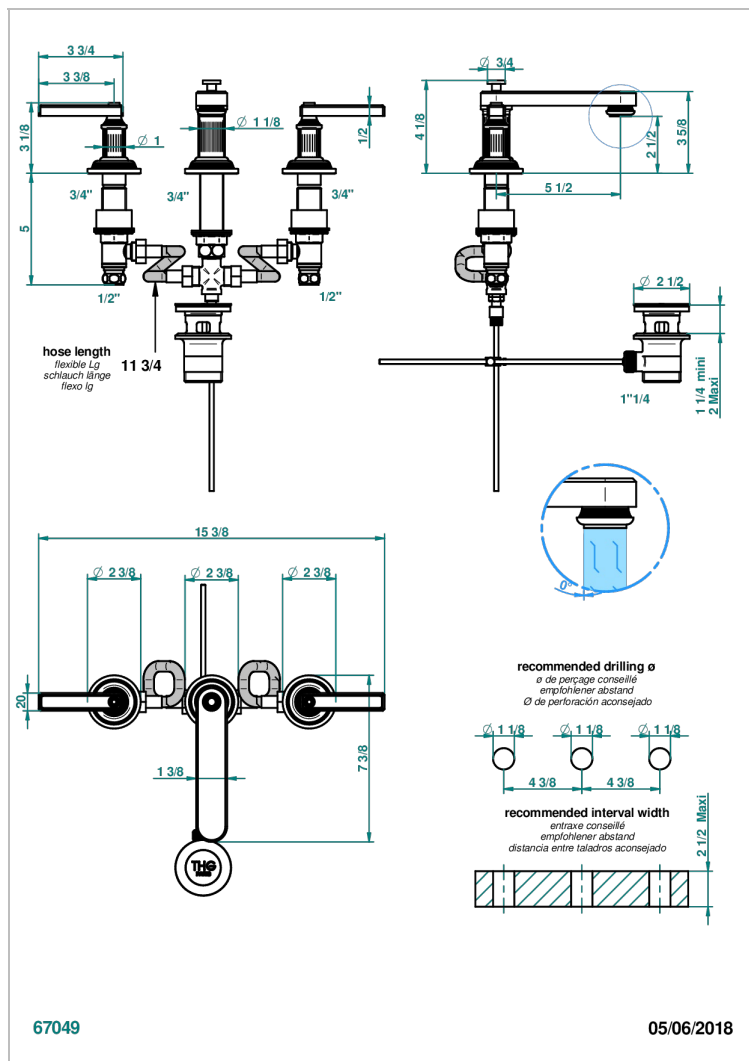

GRAND CENTRAL WHITE ONYX WITH LEVER HANDLES

U9S-151/W

Rim mounted 3-hole basin mixer with waste - WRAS approved

CHARACTERISTIC

- WRAS : 240402020

STANDARDS

AVAILABLE FINITIONS

Antique nickel - H28
Black ceram - D30
Blush PVD - H62
Brass color PVD - H49
Brown bronze color PVD - F33
Gold color PVD - H52