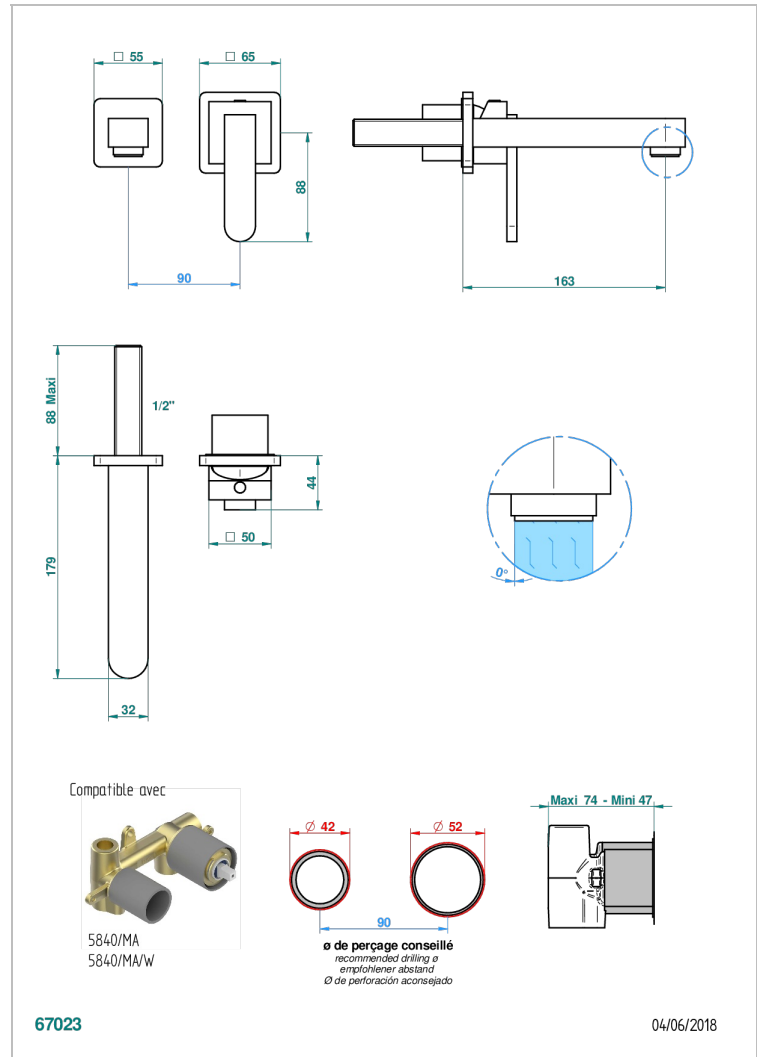

PROFIL METAL CON MANETAS

A6B-6541B

THG[®]
PARIS

Trim only for Built-in basin mixer with spout (two x 1/2" inlets and one 1/2" outlet), without waste

CARACTERÍSTICAS

- Profil metal con manetas
- Trim only for Built-in basin mixer with spout (two x 1/2" inlets and one 1/2" outlet), without waste

PRODUCTOS RELACIONADOS

- Ref. G00-5840/MAUS Rough parts for concealed wall-mounted mixer with 1/2" outlet

ACABADOS DISPONIBLES

Bronce claro - D01
Cerámica negra mate - D30
Cobre viejo mate - H07
Cromo - A02
Cromo / dorado - G02
Cromo mate - C02