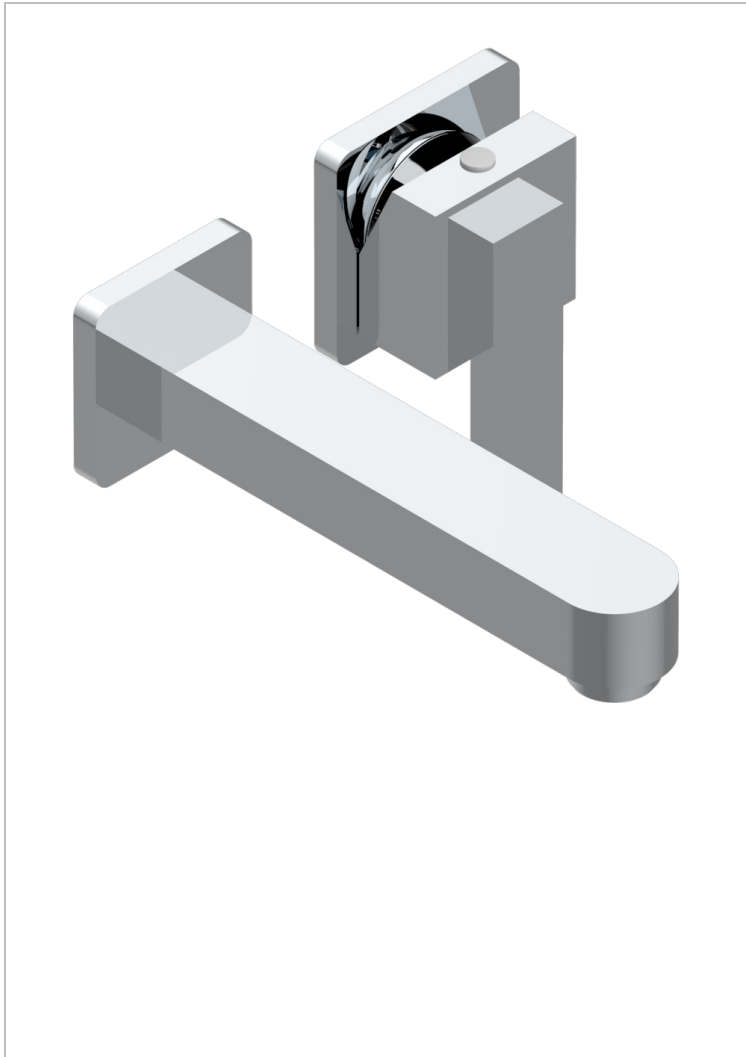

PROFIL METAL CON MANETAS

A6B-6541B

THG[®]
PARIS

Trim only for Built-in basin mixer with spout (two x 1/2" inlets and one 1/2" outlet), without waste

CARACTERÍSTICAS

- Profil metal con manetas
- Trim only for Built-in basin mixer with spout (two x 1/2" inlets and one 1/2" outlet), without waste

PRODUCTOS RELACIONADOS

- Ref. G00-5840/MAUS Rough parts for concealed wall-mounted mixer with 1/2" outlet

ACABADOS DISPONIBLES

Bronce claro - D01
Cerámica negra mate - D30
Cobre viejo mate - H07
Cromo - A02
Cromo / dorado - G02
Cromo mate - C02

Dorado - F01
Dorado mate - F07
Dorado pálido - F30
Dorado pálido mate (sin barniz) - F31
Níquel - B01
Níquel mate - C01

Níquel viejo - H28
Pvd blush - H62
Pvd blush mate - H60
Pvd color latón - H49
Pvd color latón mate - H50
Pvd color níquel - H55