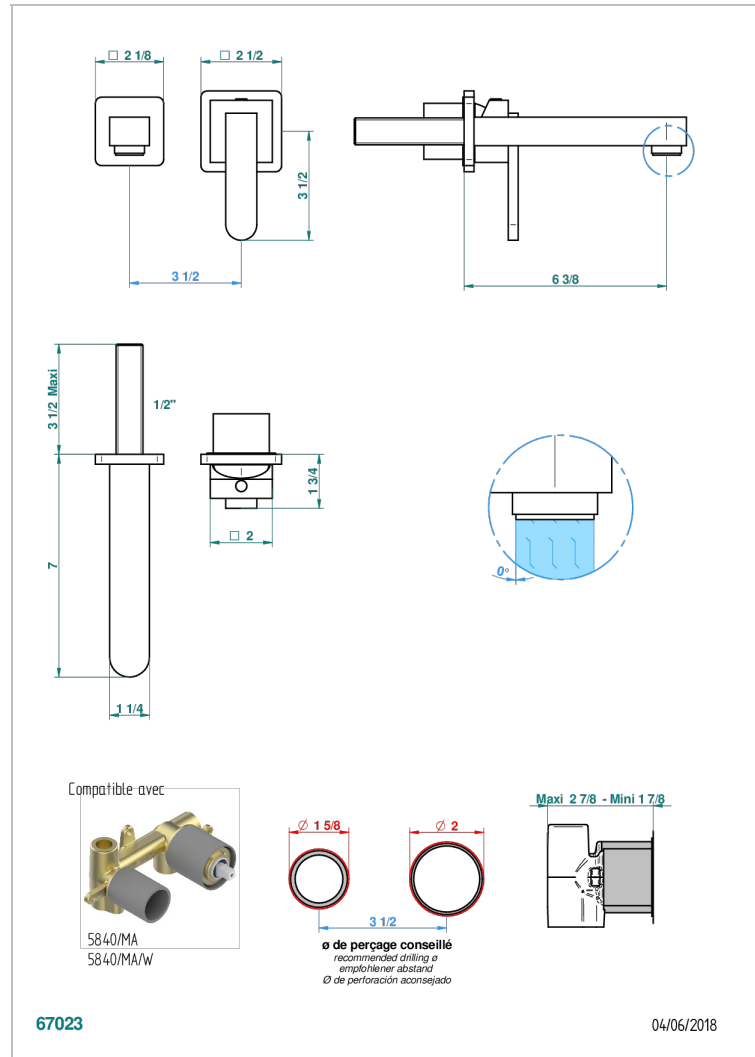

PROFIL METAL CON MANETAS

A6B-6541B

THG[®]
PARIS

Trim only for Built-in basin mixer with spout (two x 1/2" inlets and one 1/2" outlet), without waste

CARACTERÍSTICAS

- Profil metal con manetas
- Trim only for Built-in basin mixer with spout (two x 1/2" inlets and one 1/2" outlet), without waste

PRODUCTOS RELACIONADOS

- Ref. G00-5840/MAUS Rough parts for concealed wall-mounted mixer with 1/2" outlet

ACABADOS DISPONIBLES

Bronce claro - D01
Cerámica negra mate - D30
Cobre viejo mate - H07
Cromo - A02
Cromo / dorado - G02
Cromo mate - C02