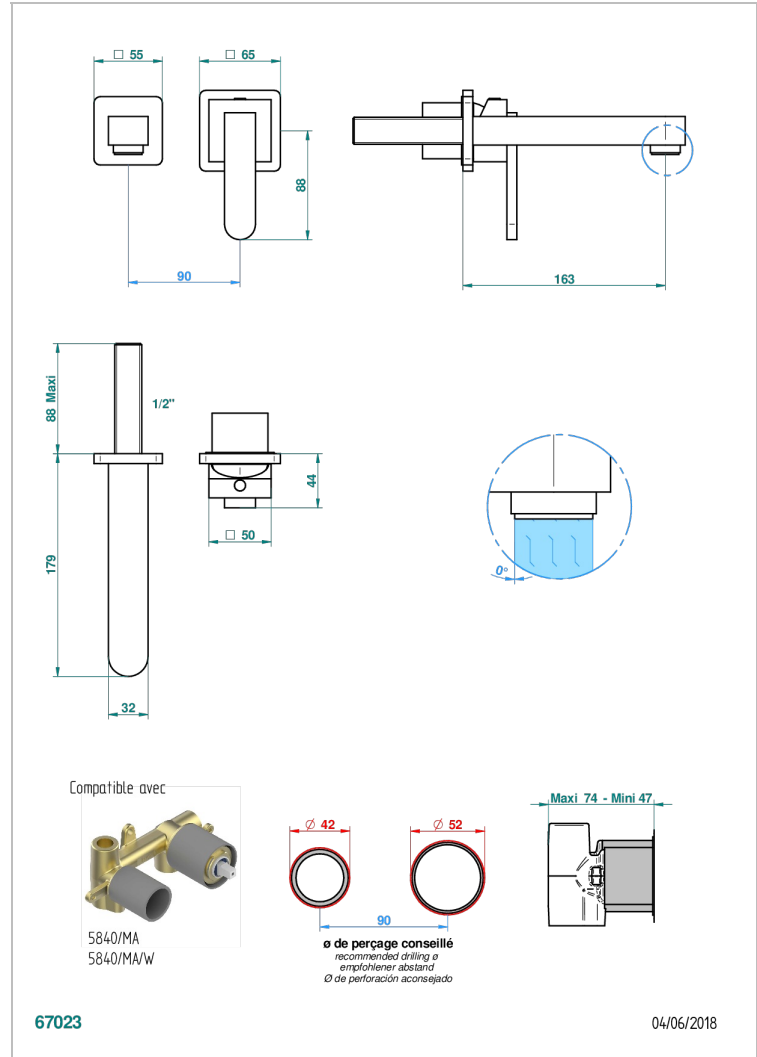

# PROFIL METAL WITH LEVER

A6B-6541B

THG  
PARIS

Trim only for Built-in basin mixer with spout (two x 1/2" inlets and one 1/2" outlet), without waste

## CHARACTERISTIC

- Profil Metal with lever
- Trim only for Built-in basin mixer with spout (two x 1/2" inlets and one 1/2" outlet), without waste

## RELATED SKU'S

- Ref. G00-5840/MA Rough parts for concealed wall-mounted mixer with 1/2" outlet