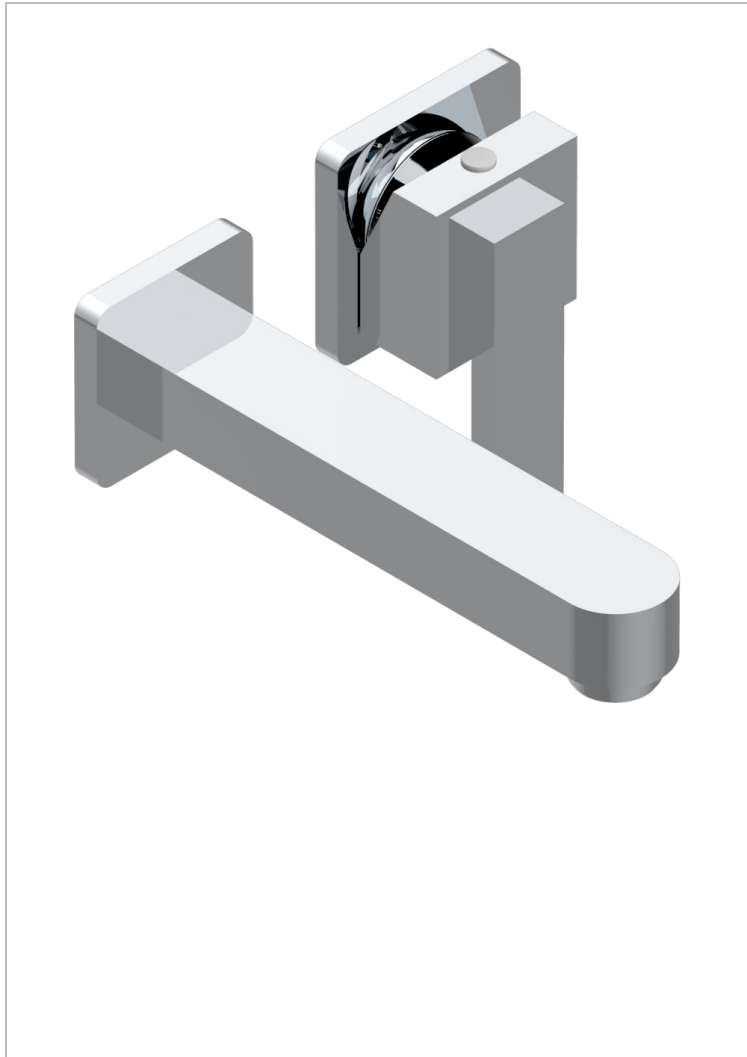

# PROFIL METAL WITH LEVER

A6B-6541B

THG  
PARIS

Trim only for Built-in basin mixer with spout (two x 1/2" inlets and one 1/2" outlet), without waste

## CHARACTERISTIC

- Profil Metal with lever
- Trim only for Built-in basin mixer with spout (two x 1/2" inlets and one 1/2" outlet), without waste

## RELATED SKU'S

- Ref. G00-5840/MA Rough parts for concealed wall-mounted mixer with 1/2" outlet