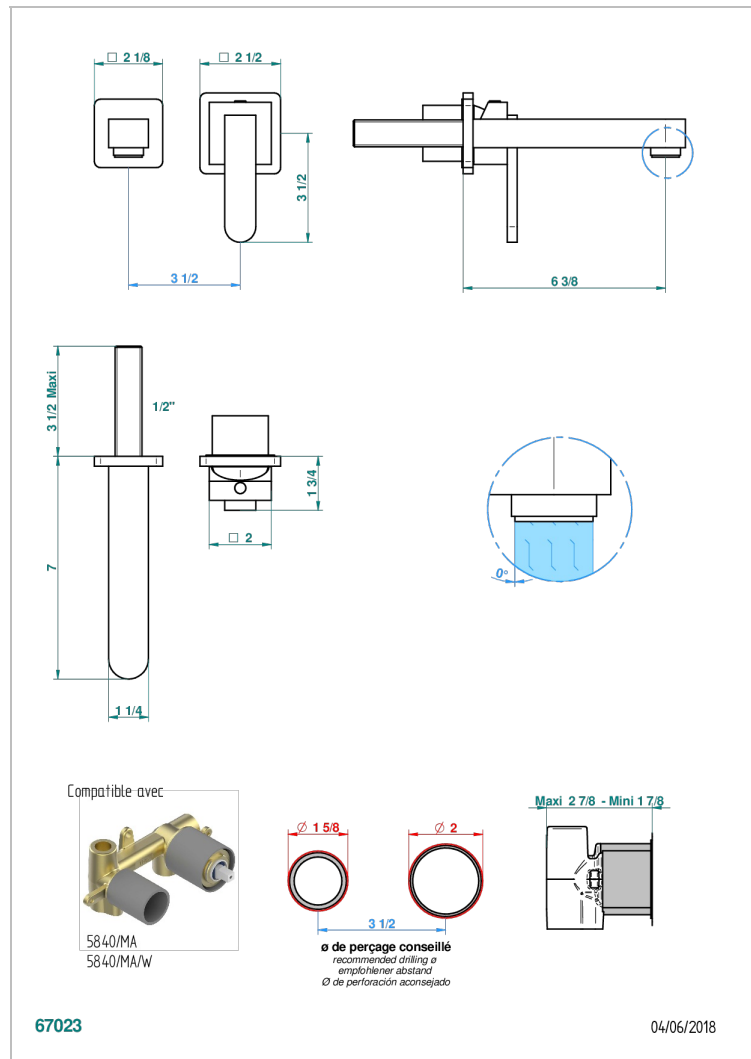

# PROFIL METAL WITH LEVER

A6B-6541B

Trim only for Built-in basin mixer with spout (two x 1/2" inlets and one 1/2" outlet), without waste

## CHARACTERISTIC

- Profil Metal with lever
- Trim only for Built-in basin mixer with spout (two x 1/2" inlets and one 1/2" outlet), without waste

## RELATED SKU'S

- Ref. G00-5840/MA Rough parts for concealed wall-mounted mixer with 1/2" outlet