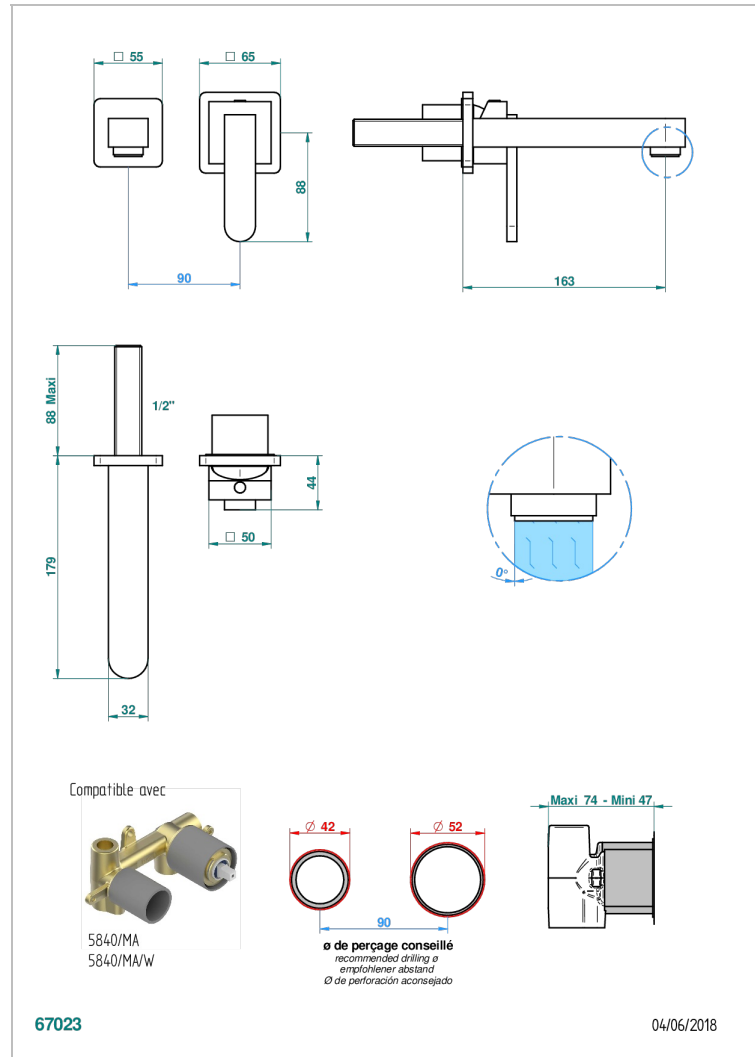

PROFIL METAL WITH LEVER

A6B-6541B

THG
PARIS

Trim only for Built-in basin mixer with spout (two x 1/2" inlets and one 1/2" outlet), without waste

CHARACTERISTIC

- Profil Metal with lever
- Trim only for Built-in basin mixer with spout (two x 1/2" inlets and one 1/2" outlet), without waste

RELATED SKU'S

- Ref. G00-5840/MA Rough parts for concealed wall-mounted mixer with 1/2" outlet

AVAILABLE FINITIONS

Antique nickel - H28
Black ceram - D30
Blush PVD - H62
Brass color PVD - H49
Brown bronze color PVD - F33
Gold color PVD - H52