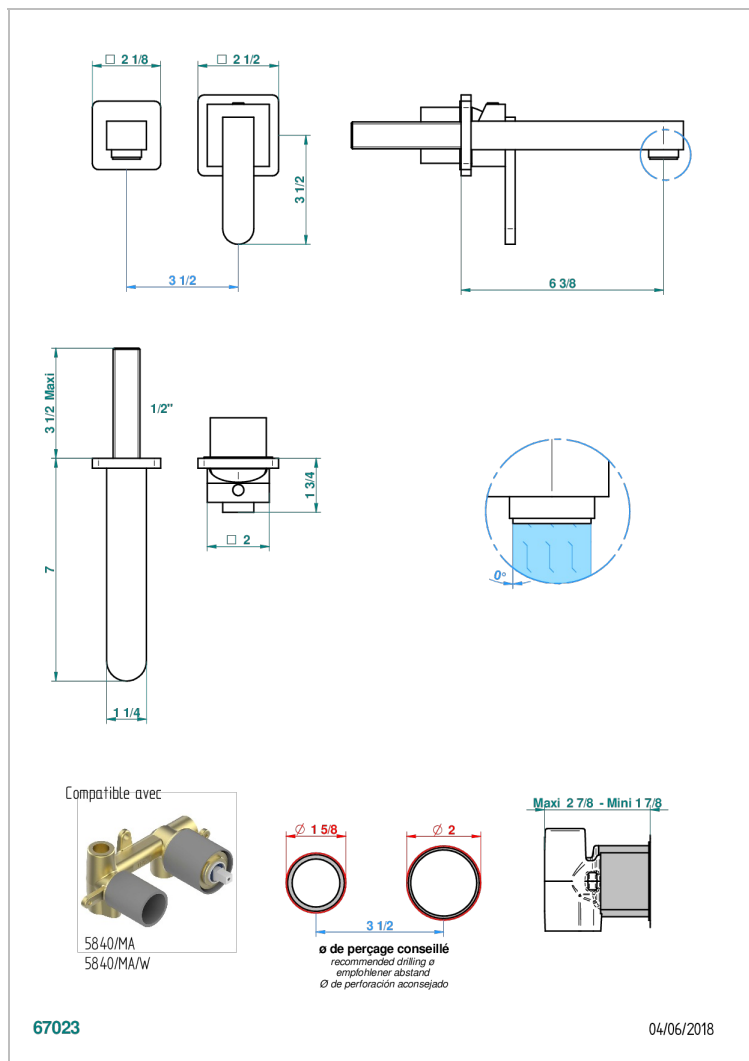

PROFIL METAL WITH LEVER

A6B-6541B

Trim only for Built-in basin mixer with spout (two x 1/2" inlets and one 1/2" outlet), without waste

CHARACTERISTIC

- Profil Metal with lever
- Trim only for Built-in basin mixer with spout (two x 1/2" inlets and one 1/2" outlet), without waste

RELATED SKU'S

- Ref. G00-5840/MA Rough parts for concealed wall-mounted mixer with 1/2" outlet

AVAILABLE FINITIONS

Antique nickel - H28
Black ceram - D30
Blush PVD - H62
Brass color PVD - H49
Brown bronze color PVD - F33
Gold color PVD - H52