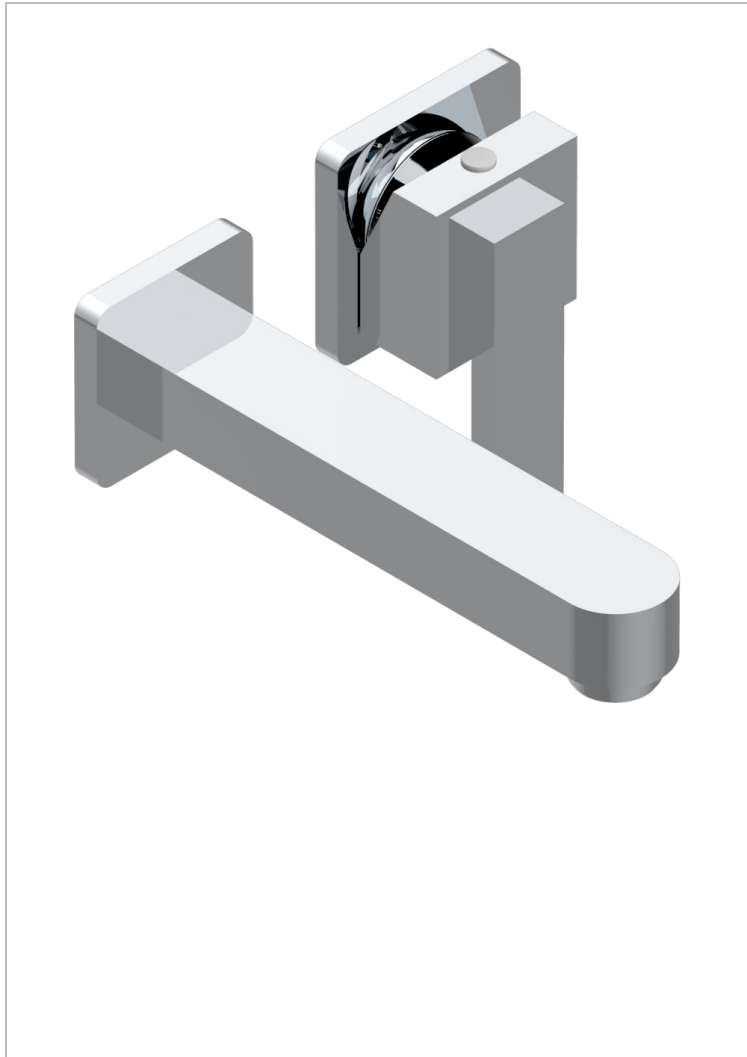

Trim only for Built-in basin mixer with spout (two x 1/2" inlets and one 1/2" outlet), without waste

### CARACTERÍSTICAS

- Profil métal
- Trim only for Built-in basin mixer with spout (two x 1/2" inlets and one 1/2" outlet), without waste

### PRODUCTOS RELACIONADOS

- Ref. G00-5840/MAUS Rough parts for concealed wall-mounted mixer with 1/2" outlet

### ACABADOS DISPONIBLES

Bronce claro - D01  
 Cerámica negra mate - D30  
 Cobre viejo mate - H07  
 Cromo - A02  
 Cromo / dorado - G02  
 Cromo mate - C02

Dorado - F01  
 Dorado mate - F07  
 Dorado pálido - F30  
 Dorado pálido mate (sin barniz) - F31  
 Níquel - B01  
 Níquel mate - C01