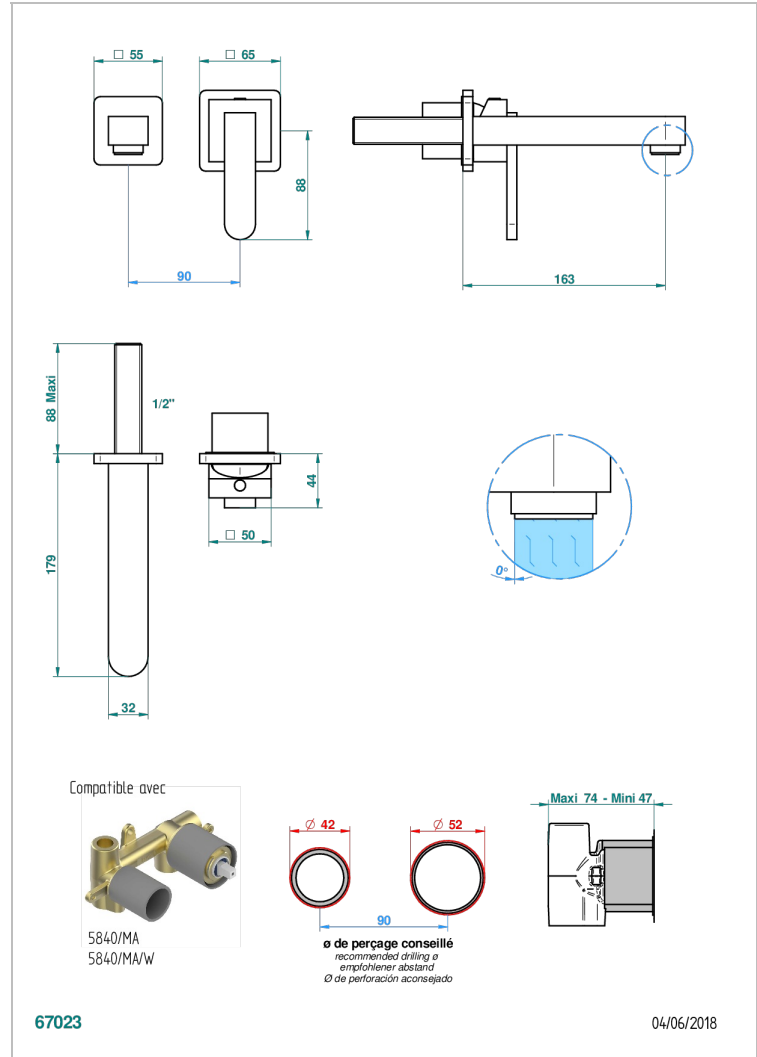

Trim only for Built-in basin mixer with spout (two x 1/2" inlets and one 1/2" outlet), without waste

### CARACTERÍSTICAS

- Profil métal
- Trim only for Built-in basin mixer with spout (two x 1/2" inlets and one 1/2" outlet), without waste

### PRODUCTOS RELACIONADOS

- Ref. G00-5840/MAUS Rough parts for concealed wall-mounted mixer with 1/2" outlet