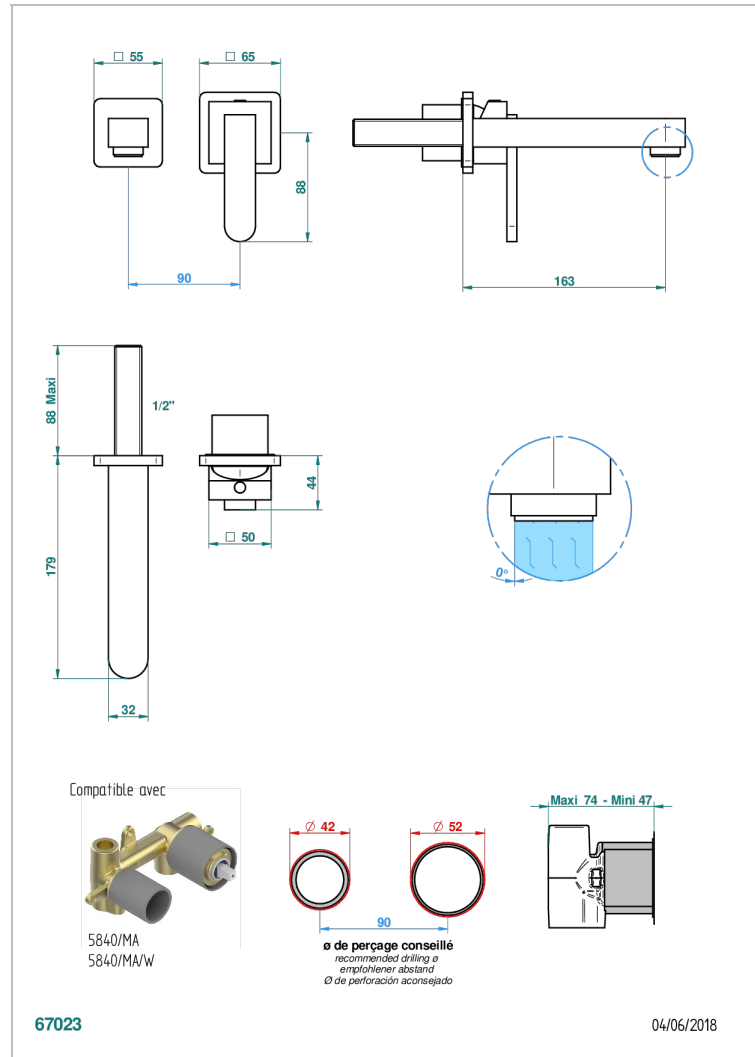

# PROFIL METAL

A6A-6541B

Trim only for Built-in basin mixer with spout (two x 1/2" inlets and one 1/2" outlet), without waste

## CHARACTERISTIC

- Profil Metal
- Trim only for Built-in basin mixer with spout (two x 1/2" inlets and one 1/2" outlet), without waste

## RELATED SKU'S

- Ref. G00-5840/MAUS Rough parts for concealed wall-mounted mixer with 1/2" outlet