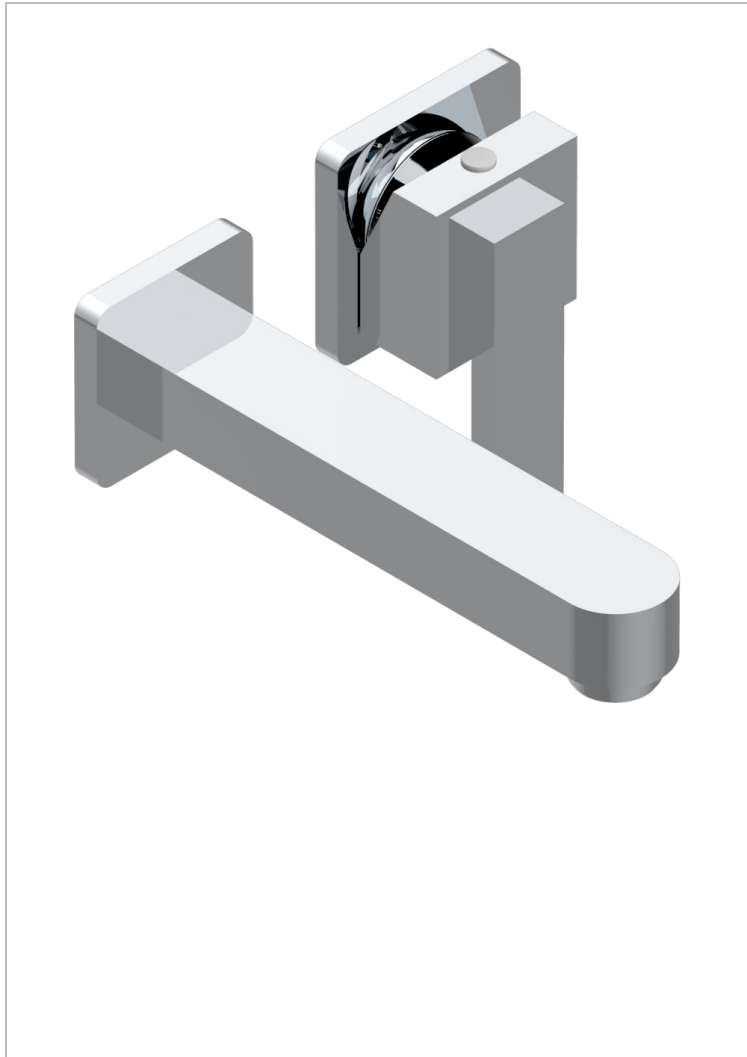

# PROFIL METAL

A6A-6541B

Trim only for Built-in basin mixer with spout (two x 1/2" inlets and one 1/2" outlet), without waste

## CHARACTERISTIC

- Profil Metal
- Trim only for Built-in basin mixer with spout (two x 1/2" inlets and one 1/2" outlet), without waste

## RELATED SKU'S

- Ref. G00-5840/MAUS Rough parts for concealed wall-mounted mixer with 1/2" outlet