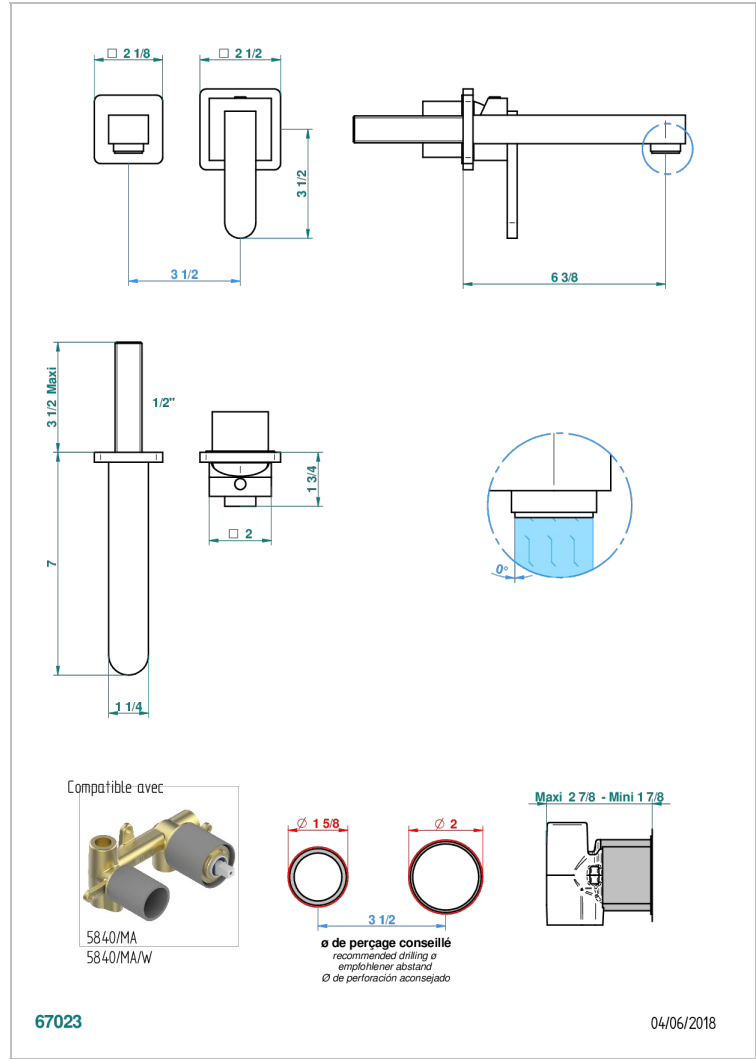

Trim only for Built-in basin mixer with spout (two x 1/2" inlets and one 1/2" outlet), without waste

### CARACTERÍSTICAS

- Profil métal
- Trim only for Built-in basin mixer with spout (two x 1/2" inlets and one 1/2" outlet), without waste

### PRODUCTOS RELACIONADOS

- Ref. G00-5840/MAUS Rough parts for concealed wall-mounted mixer with 1/2" outlet