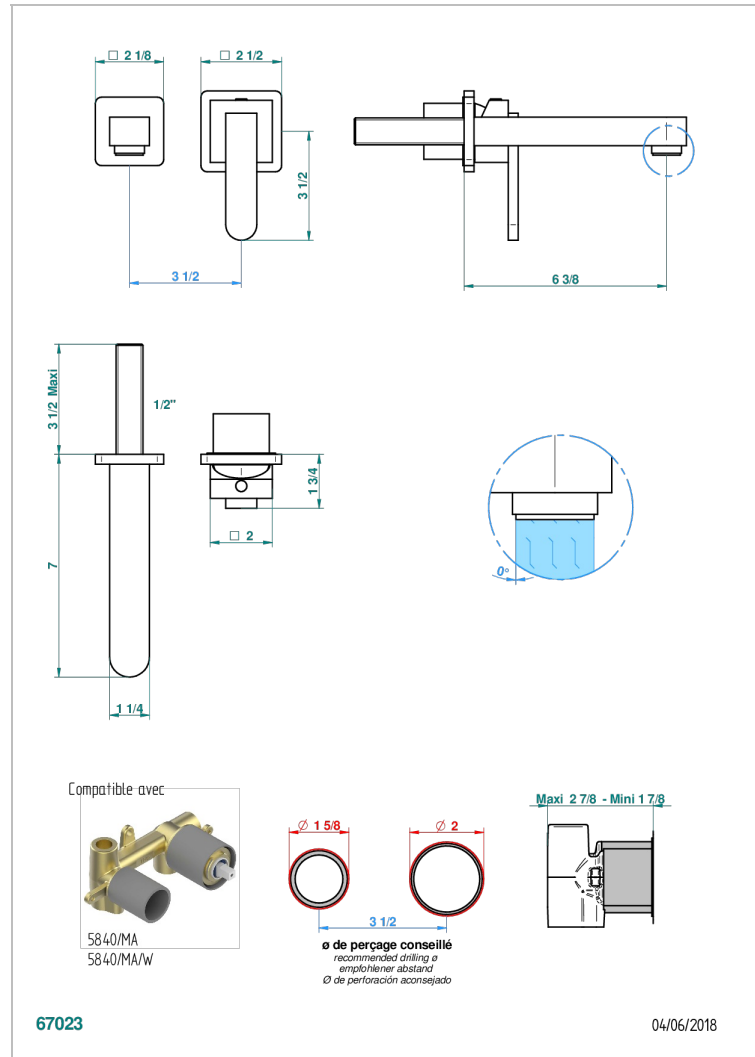

PROFIL METAL

A6A-6541B

Trim only for Built-in basin mixer with spout (two x 1/2" inlets and one 1/2" outlet), without waste

CHARACTERISTIC

- Profil Metal
- Trim only for Built-in basin mixer with spout (two x 1/2" inlets and one 1/2" outlet), without waste

RELATED SKU'S

- Ref. G00-5840/MAUS Rough parts for concealed wall-mounted mixer with 1/2" outlet

AVAILABLE FINITIONS

Black ceram - D30
Blush PVD - H62
Brass color PVD - H49
Brown bronze color PVD - F33
Chrome polished - A02
Chrome polished / gold polished - G02