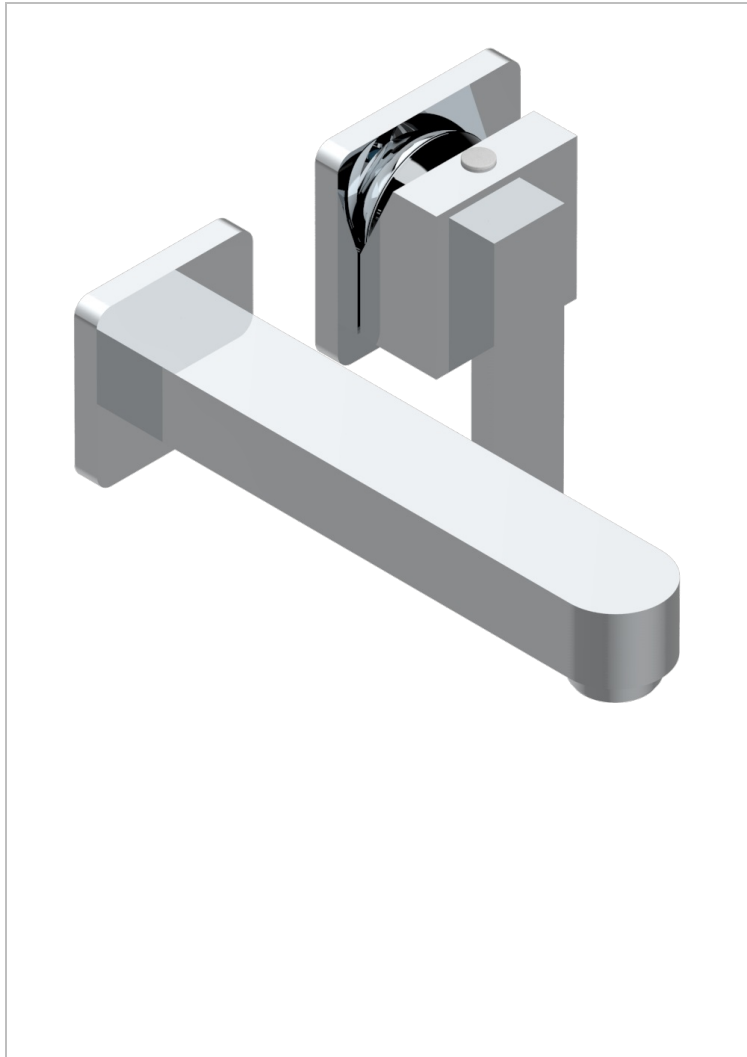

PROFIL METAL

A6A-6541B

Trim only for Built-in basin mixer with spout (two x 1/2" inlets and one 1/2" outlet), without waste

CHARACTERISTIC

- Profil Metal
- Trim only for Built-in basin mixer with spout (two x 1/2" inlets and one 1/2" outlet), without waste

RELATED SKU'S

- Ref. G00-5840/MAUS Rough parts for concealed wall-mounted mixer with 1/2" outlet

AVAILABLE FINITIONS

Black ceram - D30
Blush PVD - H62
Brass color PVD - H49
Brown bronze color PVD - F33
Chrome polished - A02
Chrome polished / gold polished - G02

Copper antique matt, coated - H07
Gold color PVD - H52
Gold mat - F07
Gold polished - F01
Graphite PVD - H64
Light coated bronze - D01

Matt Umber PVD - H67
Matt blush PVD - H60
Matt brass color PVD - H50
Matt brown bronze color PVD - F34
Matt chrome (American satin) - C02
Matt gold color PVD - H53