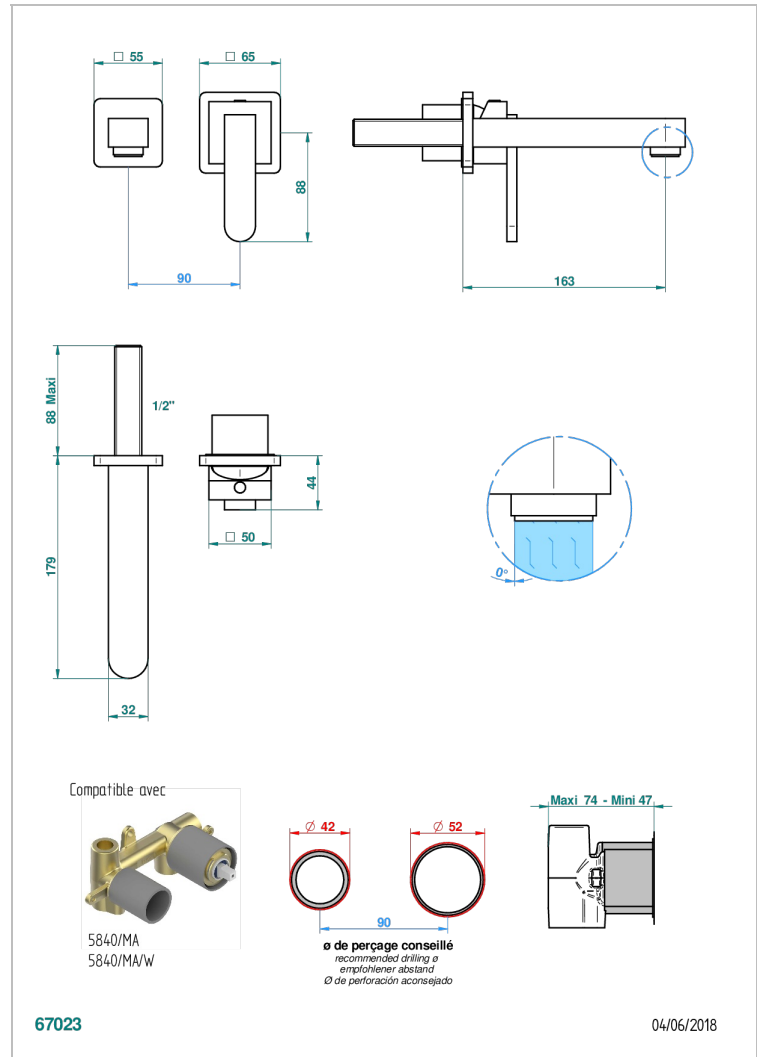

PROFIL METAL

A6A-6541B

THG
PARIS

Trim only for Built-in basin mixer with spout (two x 1/2" inlets and one 1/2" outlet), without waste

CHARACTERISTIC

- Profil Metal
- Trim only for Built-in basin mixer with spout (two x 1/2" inlets and one 1/2" outlet), without waste

RELATED SKU'S

- Ref. G00-5840/MA/W Rough parts for concealed wall-mounted mixer with 1/2" outlet, for WC douche - WRAS approved

AVAILABLE FINITIONS

Antique nickel - H28
Black ceram - D30
Blush PVD - H62
Brass color PVD - H49
Brown bronze color PVD - F33
Gold color PVD - H52