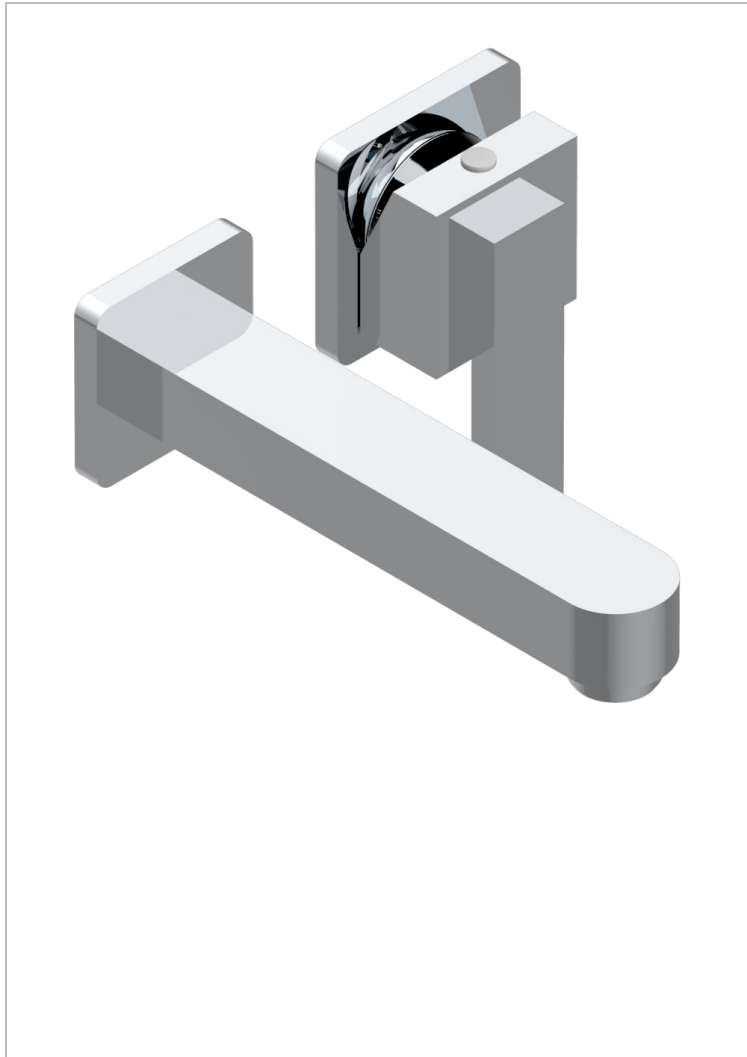

PROFIL METAL

A6A-6541B

THG
PARIS

Trim only for Built-in basin mixer with spout (two x 1/2" inlets and one 1/2" outlet), without waste

CHARACTERISTIC

- Profil Metal
- Trim only for Built-in basin mixer with spout (two x 1/2" inlets and one 1/2" outlet), without waste

RELATED SKU'S

- Ref. G00-5840/MA/W Rough parts for concealed wall-mounted mixer with 1/2" outlet, for WC douche - WRAS approved

AVAILABLE FINITIONS

Antique nickel - H28
Black ceram - D30
Blush PVD - H62
Brass color PVD - H49
Brown bronze color PVD - F33
Gold color PVD - H52

Nickel color PVD - H55
Polished chrome (color finish) - A02
Polished chrome / Polished gold (color finish) - G02
Polished gold (color finish) - F01
Polished nickel - B01
Soft gold - F30

Soft matt gold - F31
Umber PVD - H66
Varnished matt antique red copper (color finish) - H07