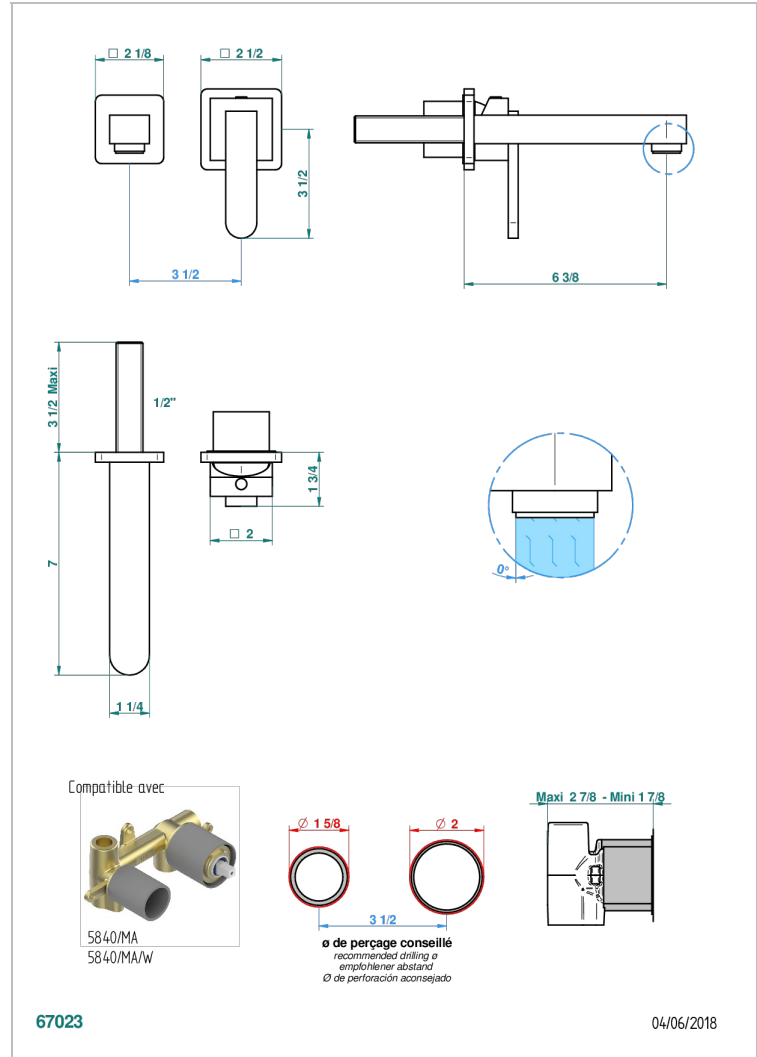

PROFIL METAL

A6A-6541B

Trim only for Built-in basin mixer with spout (two x 1/2" inlets and one 1/2" outlet), without waste

CHARACTERISTIC

- Profil Metal
- Trim only for Built-in basin mixer with spout (two x 1/2" inlets and one 1/2" outlet), without waste

RELATED SKU'S

- Ref. G00-5840/MA/W Rough parts for concealed wall-mounted mixer with 1/2" outlet, for WC douche - WRAS approved

AVAILABLE FINITIONS

Antique nickel - H28
Black ceram - D30
Blush PVD - H62
Brass color PVD - H49
Brown bronze color PVD - F33
Gold color PVD - H52