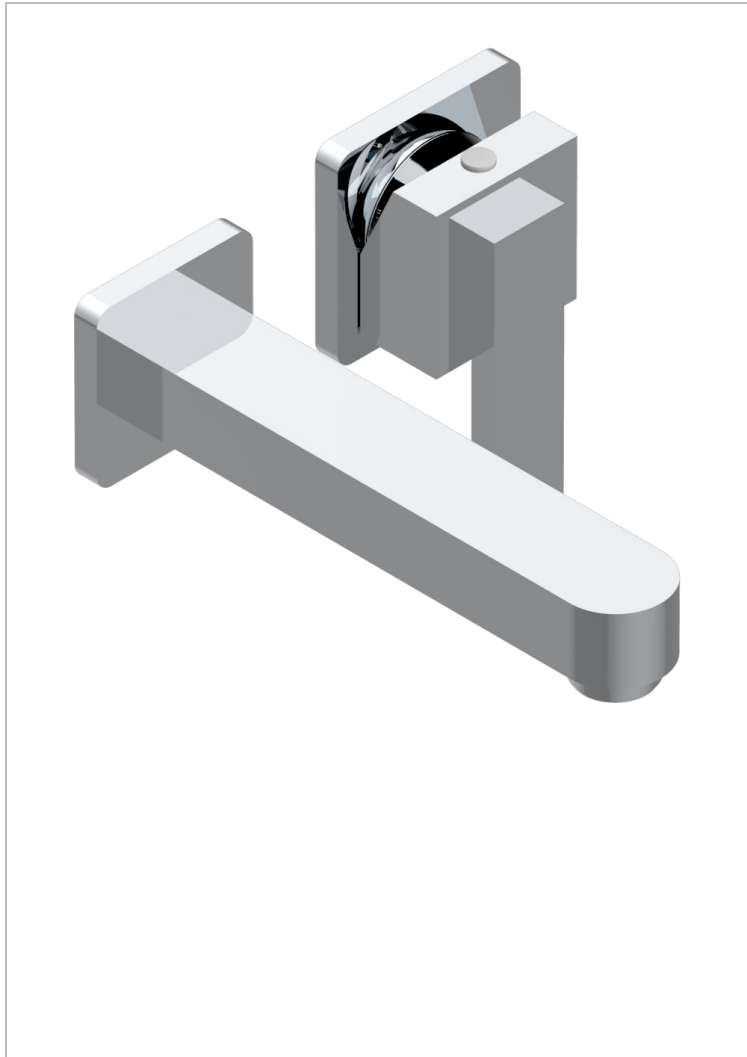

PROFIL METAL

A6A-6541B

Trim only for Built-in basin mixer with spout (two x 1/2" inlets and one 1/2" outlet), without waste

CHARACTERISTIC

- Profil Metal
- Trim only for Built-in basin mixer with spout (two x 1/2" inlets and one 1/2" outlet), without waste

RELATED SKU'S

- Ref. G00-5840/MA/W Rough parts for concealed wall-mounted mixer with 1/2" outlet, for WC douche - WRAS approved

AVAILABLE FINITIONS

Antique nickel - H28
Black ceram - D30
Blush PVD - H62
Brass color PVD - H49
Brown bronze color PVD - F33
Gold color PVD - H52

Nickel color PVD - H55
Polished chrome (color finish) - A02
Polished chrome / Polished gold (color finish) - G02
Polished gold (color finish) - F01
Polished nickel - B01
Soft gold - F30

Soft matt gold - F31
Umber PVD - H66
Varnished matt antique red copper (color finish) - H07