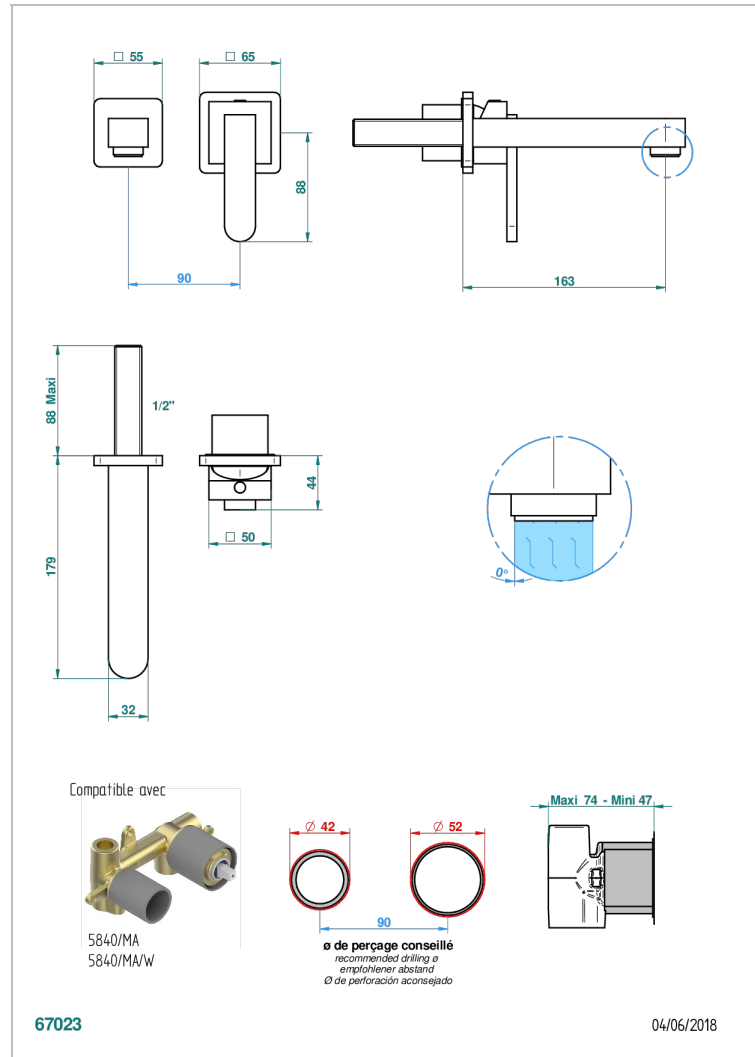

Trim only for Built-in basin mixer with spout (two x 1/2" inlets and one 1/2" outlet), without waste

CARACTERÍSTICAS

- Profil métal
- Trim only for Built-in basin mixer with spout (two x 1/2" inlets and one 1/2" outlet), without waste

PRODUCTOS RELACIONADOS

- Ref. G00-5840/MA Parte empotrada para mezclador mural con salida hembra 1/2

ACABADOS DISPONIBLES

Bronce claro - D01
Cerámica negra mate - D30
Cobre viejo mate - H07
Cromo - A02
Cromo / dorado - G02
Cromo mate - C02