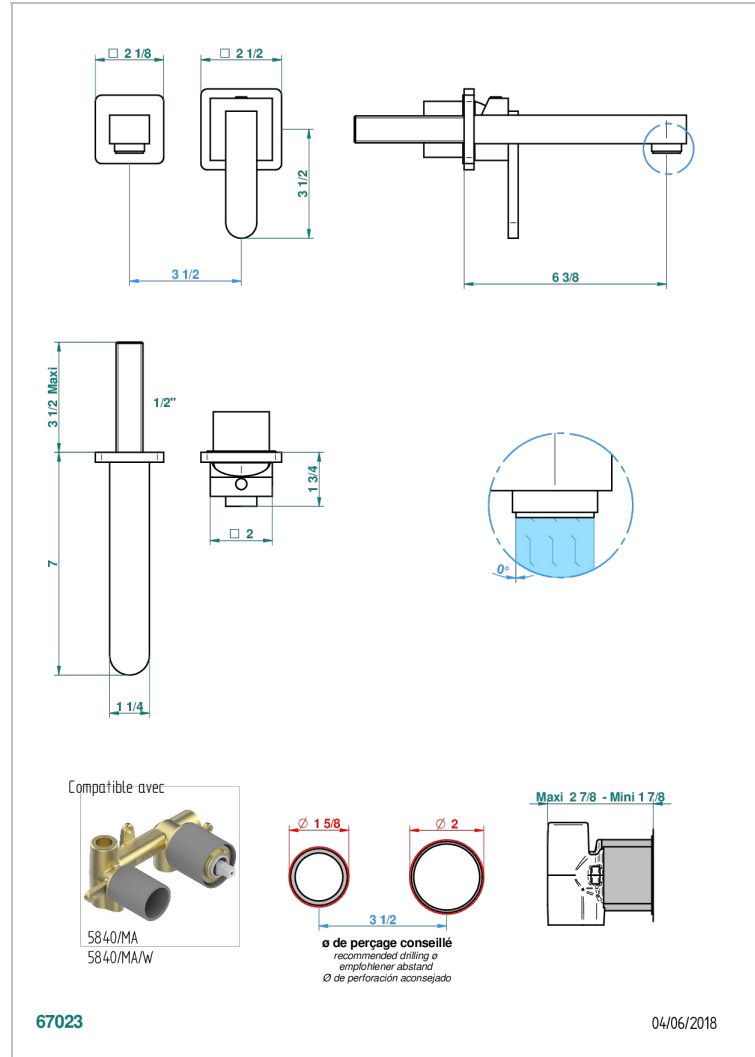

Trim only for Built-in basin mixer with spout (two x 1/2" inlets and one 1/2" outlet), without waste

### CARACTERÍSTICAS

- Profil métal
- Trim only for Built-in basin mixer with spout (two x 1/2" inlets and one 1/2" outlet), without waste

### PRODUCTOS RELACIONADOS

- Ref. G00-5840/MA Parte empotrada para mezclador mural con salida hembra 1/2